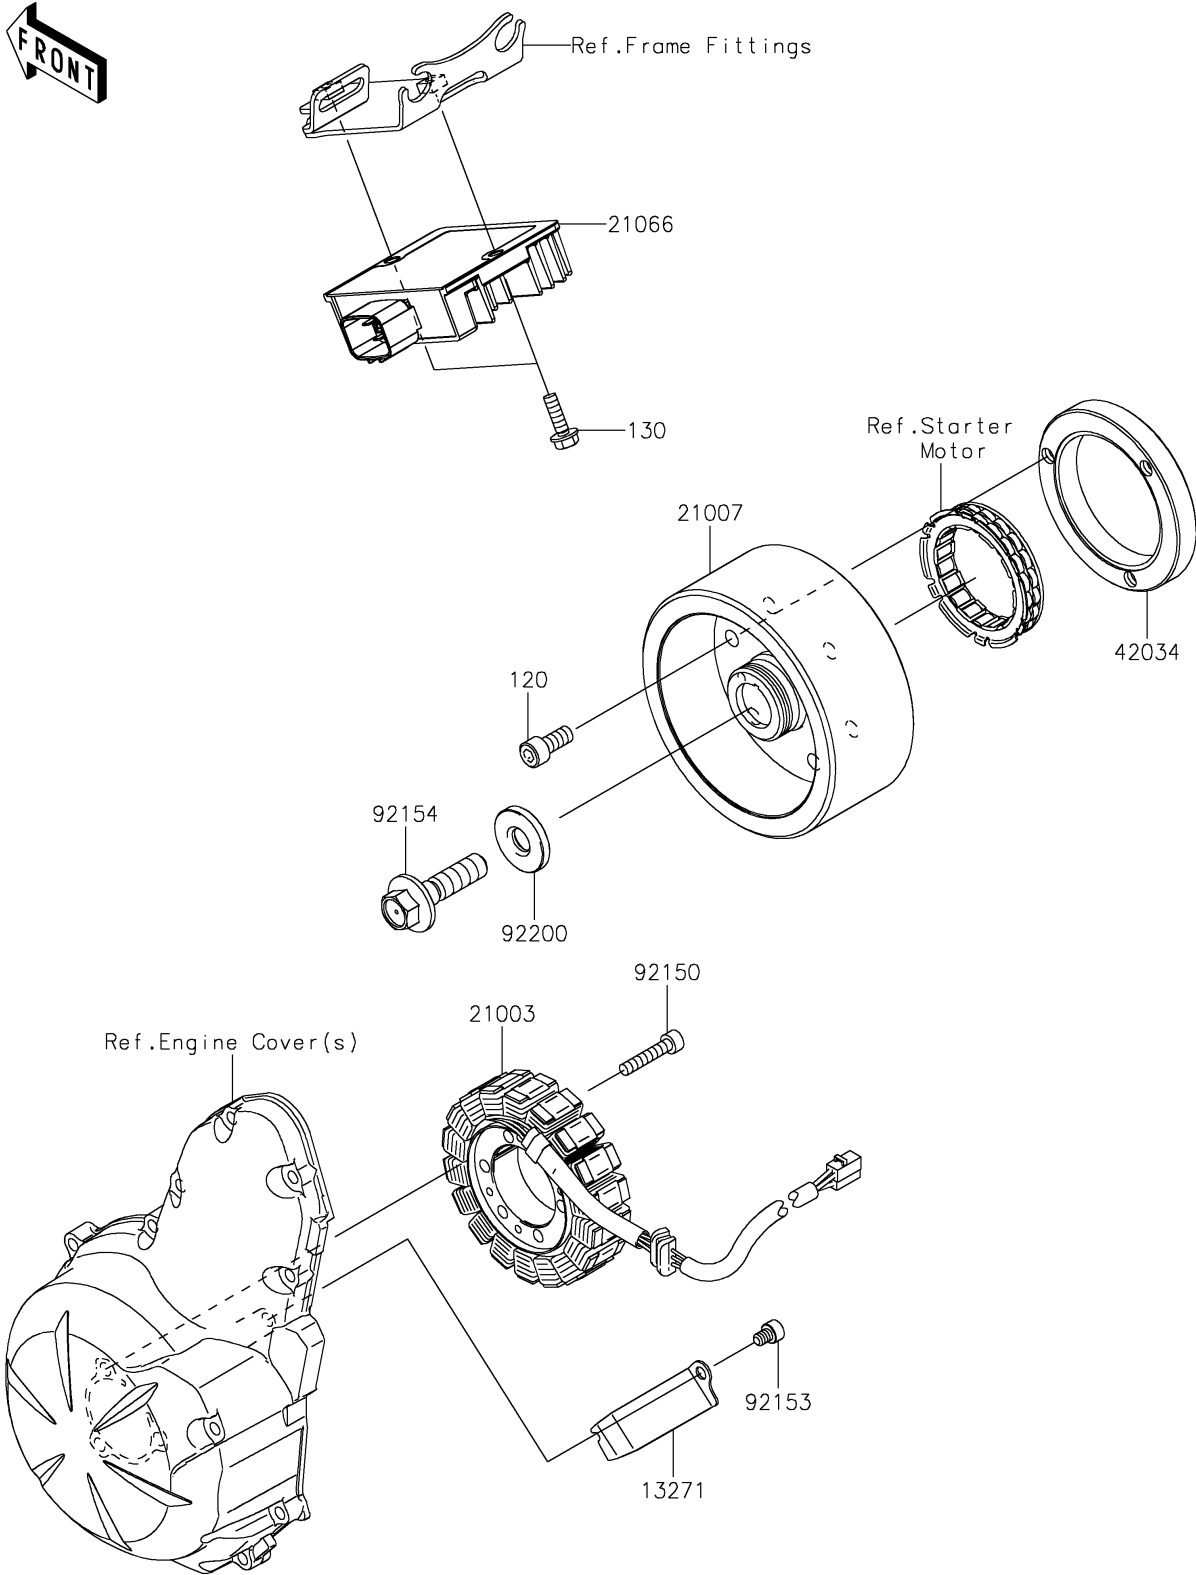

2025 Vulcan S PARTS DIAGRAM

Generator

E1810

2025 Vulcan S PARTS LIST

Generator

ITEM NAME	PART NUMBER	QUANTITY
PLATE (Ref # 13271)	13271-0952	1
STATOR (Ref # 21003)	21003-0206	1
ROTOR (Ref # 21007)	21007-0601	1
REGULATOR-VOLTAGE (Ref # 21066)	21066-0750	1
COUPLING (Ref # 42034)	42034-1143	1
BOLT,SOCKET,6X30 (Ref # 92150)	92150-1433	3
BOLT,SOCKET,6X8 (Ref # 92153)	92153-1414	1
BOLT,FLANGED,12X45 (Ref # 92154)	92154-1812	1
WASHER,12X33X5 (Ref # 92200)	92200-0220	1
BOLT-SOCKET,8X18 (Ref # 120)	120CA0818	3
BOLT-FLANGED,6X20 (Ref # 130)	130BA0620	2