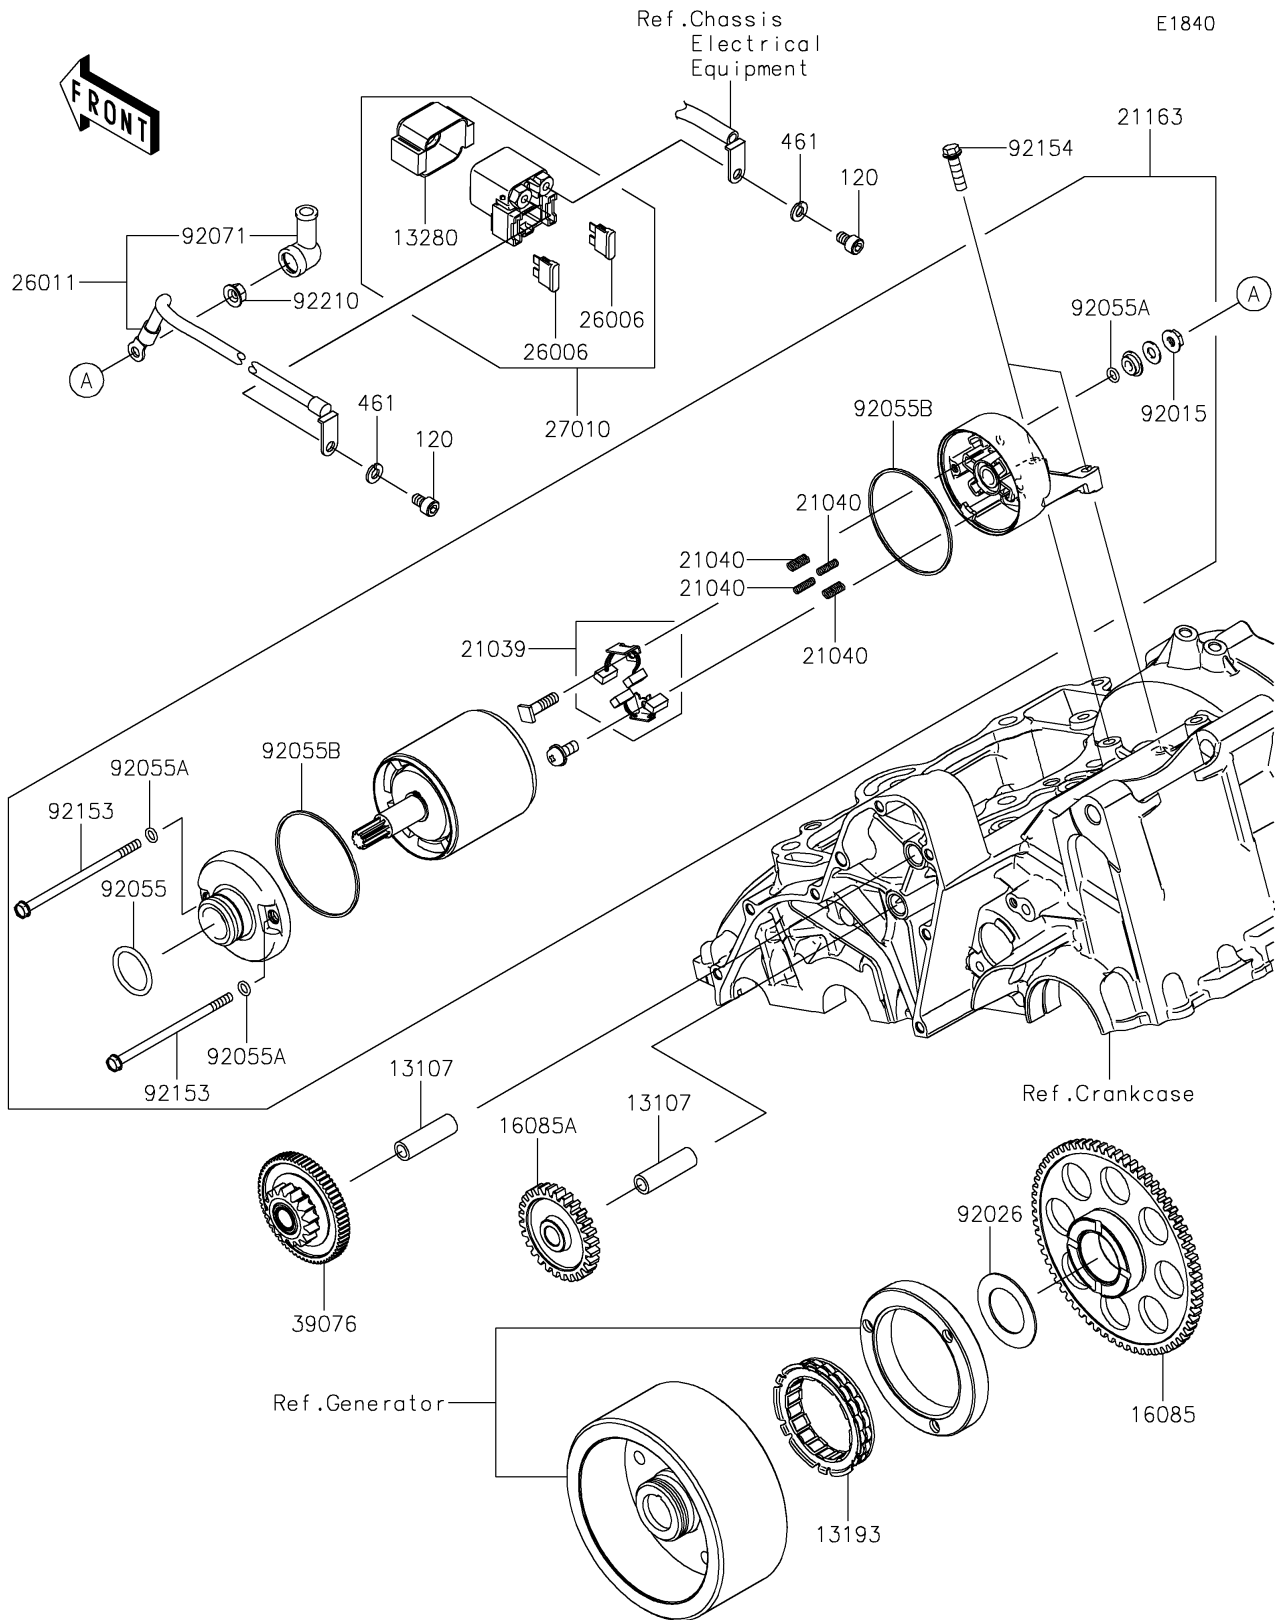

2025 Vulcan S PARTS DIAGRAM

Starter Motor

2025 Vulcan S PARTS LIST

Starter Motor

ITEM NAME	PART NUMBER	QUANTITY
SHAFT,IDLE GEAR (Ref # 13107)	13107-1106	2
CLUTCH-ASSY-ONEWAY (Ref # 13193)	13193-0006	1
HOLDER (Ref # 13280)	13280-0710	1
GEAR,67T (Ref # 16085)	16085-0076	1
GEAR,IDLE,28T (Ref # 16085A)	16085-0148	1
BRUSH,CARBON (Ref # 21039)	21039-0004	1
SPRING-BRUSH (Ref # 21040)	21040-0003	4
STARTER-ELECTRIC (Ref # 21163)	21163-0040	1
FUSE,BLADE,30A,GREEN (Ref # 26006)	26006-1006	2
WIRE-LEAD (Ref # 26011)	26011-0859	1
SWITCH,MAGNETIC (Ref # 27010)	27010-0709	1
LIMITER,16T&66T (Ref # 39076)	39076-0034	1
NUT,STARTER MOTOR (Ref # 92015)	92015-1476	1
SPACER,29.1X47.5X1.2 (Ref # 92026)	92026-087	1
RING-O (Ref # 92055)	92055-1276	1
RING-O,4.5X2.0 (Ref # 92055A)	92055-1370	3
RING-O,STARTER MOTOR (Ref # 92055B)	92055-1381	2
GROMMET (Ref # 92071)	92071-0024	1
BOLT (Ref # 92153)	92153-1783	2
BOLT,FLANGED,6X22 (Ref # 92154)	92154-0504	2
NUT,6MM (Ref # 92210)	92210-0188	1
BOLT-SOCKET,6X10 (Ref # 120)	120CB0610	2
WASHER-SPRING,6MM (Ref # 461)	461DB0600	2