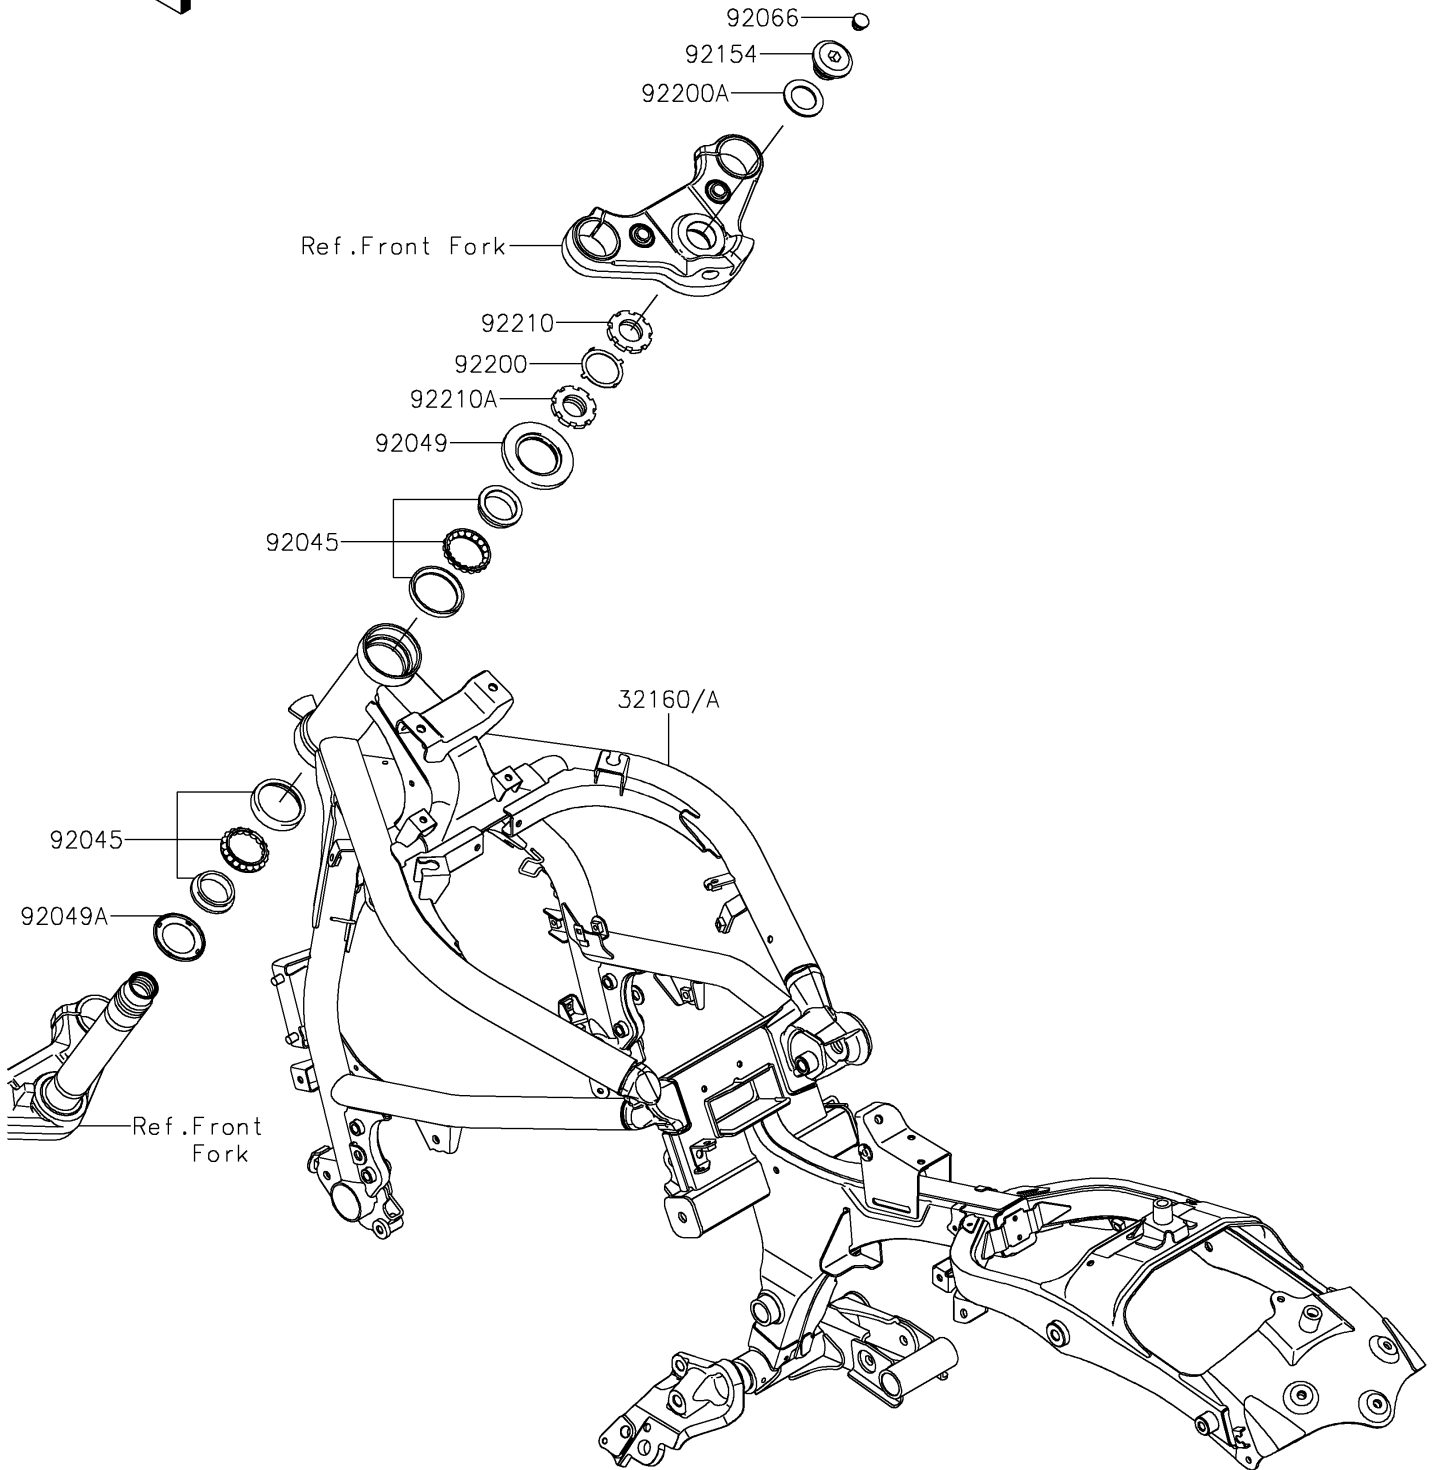

2024 Vulcan S PARTS DIAGRAM

Frame

F2120

2024 Vulcan S PARTS LIST

Frame

ITEM NAME	PART NUMBER	QUANTITY
FRAME-COMP,F.S.BLACK (Ref # 32160A)	32160-0765-18R	1
BEARING-BALL,SF07A17PX1V1 (Ref # 92045)	92045-1384	2
SEAL-OIL (Ref # 92049)	92049-0131	1
SEAL-OIL (Ref # 92049A)	92049-0137	1
PLUG (Ref # 92066)	92066-0071	1
BOLT,26MM (Ref # 92154)	92154-3818	1
WASHER (Ref # 92200)	92200-0036	1
WASHER,27X42X2.3 (Ref # 92200A)	92200-0753	1
NUT,STEERING STEM,35MM (Ref # 92210)	92210-0534	1
NUT,STEERING STEM,35MM (Ref # 92210A)	92210-0535	1