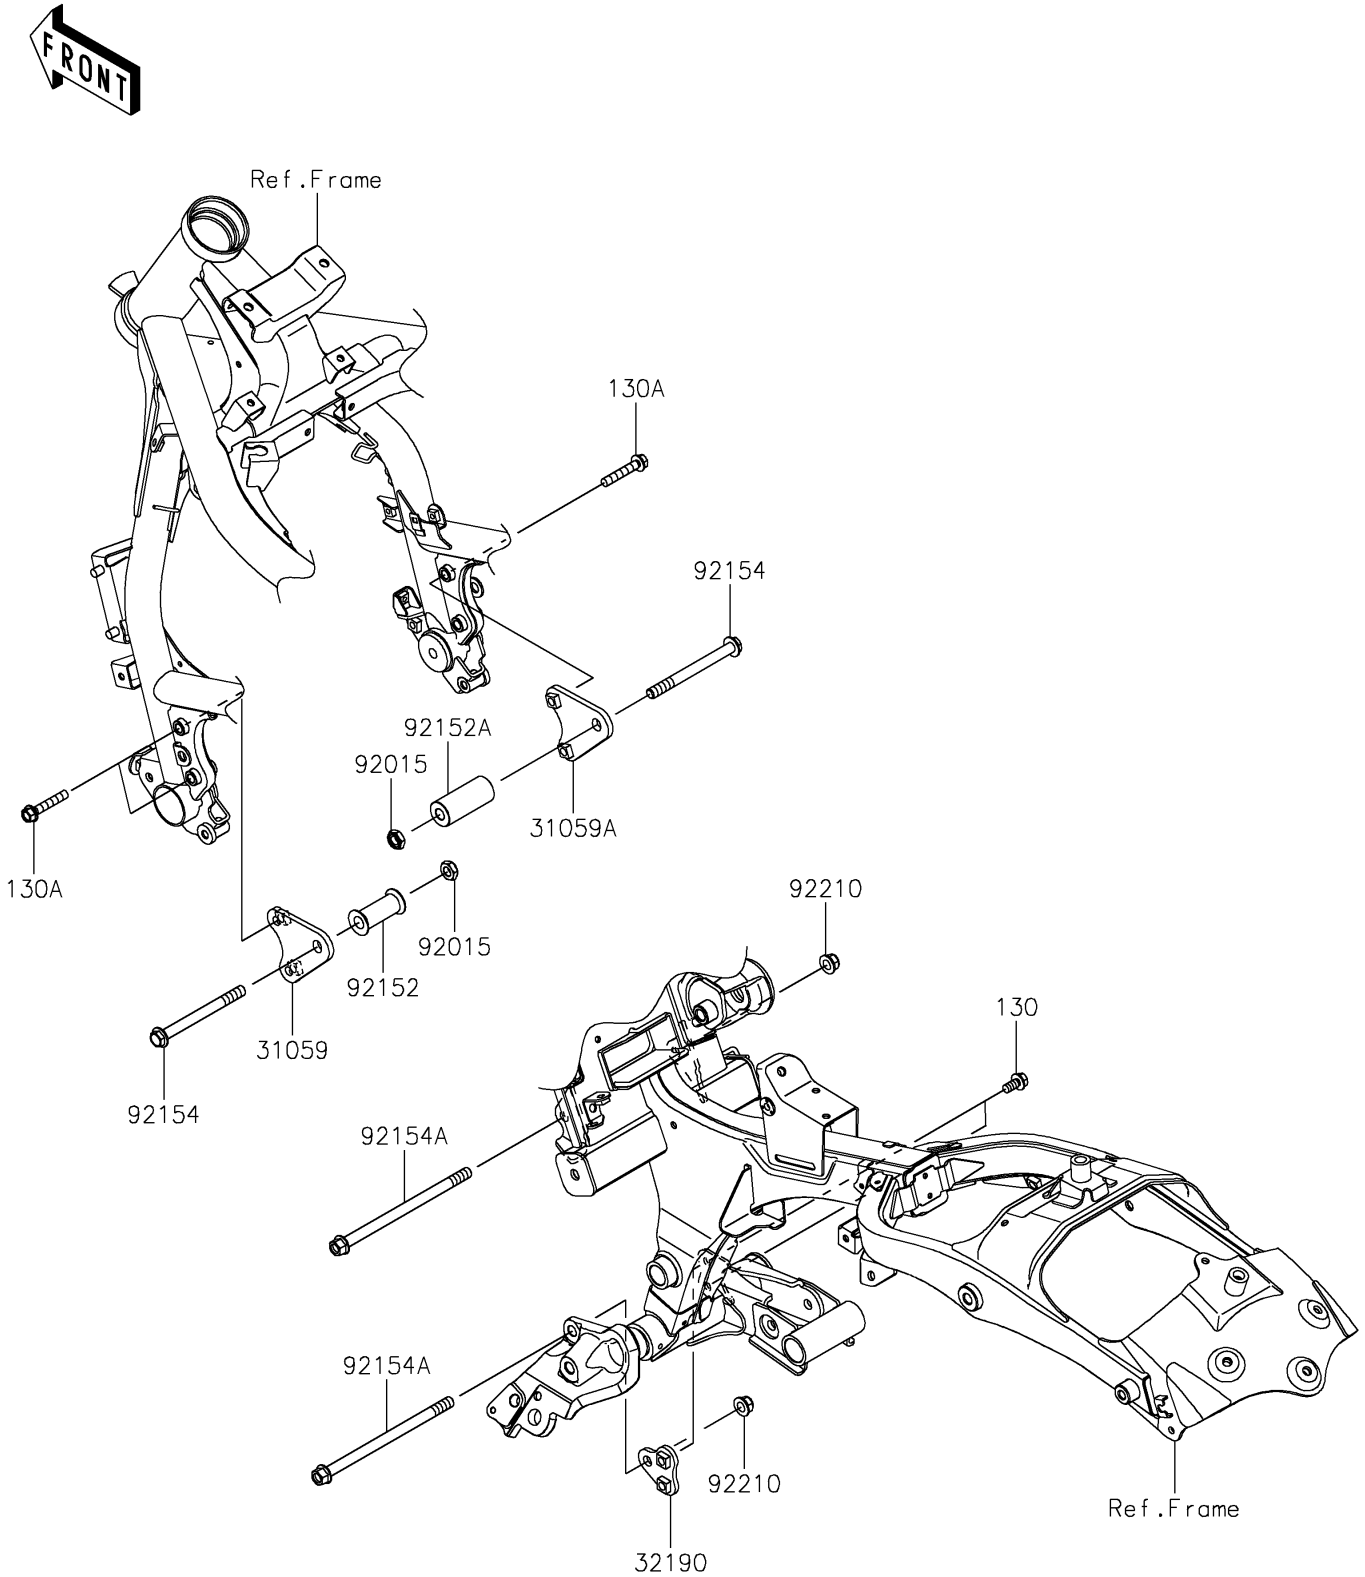

2024 Vulcan S PARTS DIAGRAM

Engine Mount

F2122

2024 Vulcan S PARTS LIST

Engine Mount

ITEM NAME	PART NUMBER	QUANTITY
BRACKET-COMP-ENGINE,LH (Ref # 31059)	31059-0010	1
BRACKET-COMP-ENGINE,RH (Ref # 31059A)	31059-0011	1
BRACKET-ENGINE,RR,RH (Ref # 32190)	32190-0560	1
NUT,LOCK,10MM,BLACK (Ref # 92015)	92015-1188	2
COLLAR,11X26X50.8 (Ref # 92152)	92152-0963	1
COLLAR,11X26X60.7 (Ref # 92152A)	92152-1897	1
BOLT,FLANGED,10X110 (Ref # 92154)	92154-0716	2
BOLT,FLANGED,10X170 (Ref # 92154A)	92154-0840	2
NUT,LOCK,FLANGED,10MM (Ref # 92210)	92210-1081	2
BOLT-FLANGED,8X16 (Ref # 130)	130BA0816	2
BOLT-FLANGED,8X45 (Ref # 130A)	130BA0845	4