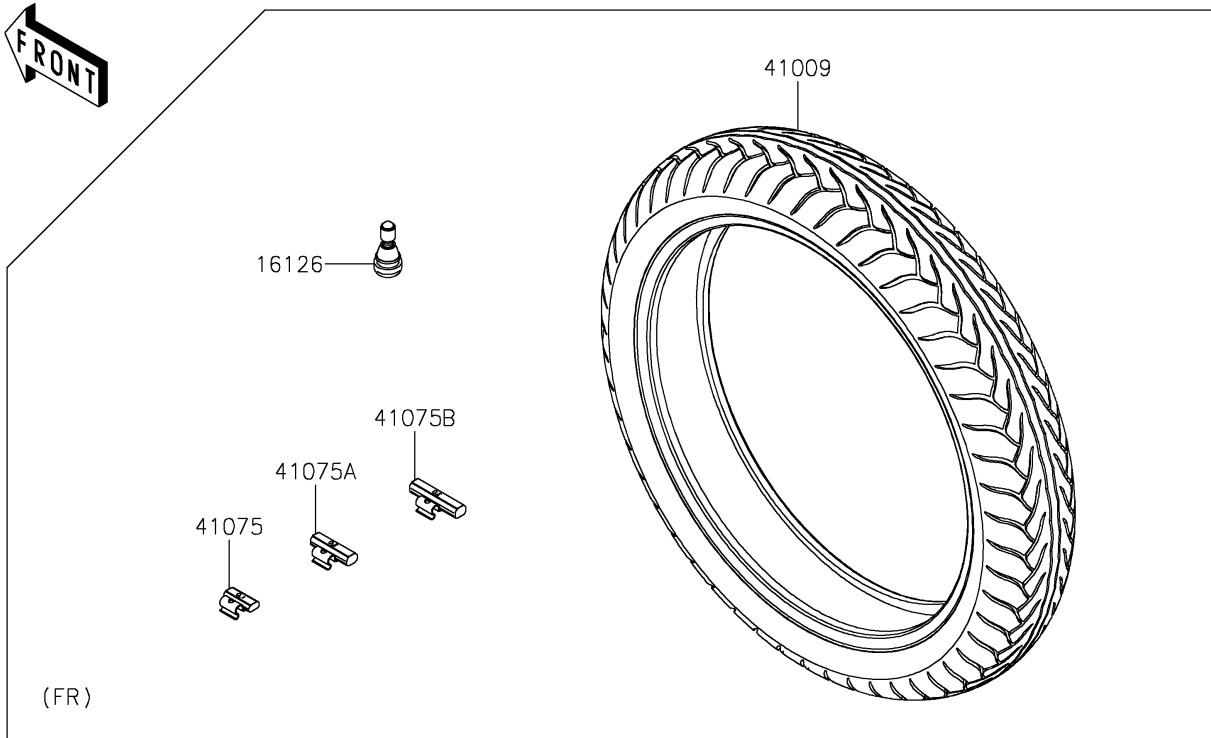

2025 Vulcan S PARTS DIAGRAM

Tires

F2210

2025 Vulcan S PARTS LIST

Tires

ITEM NAME	PART NUMBER	QUANTITY
VALVE,TIRE (Ref # 16126)	16126-1140	2
TIRE,FR,120/70R18(59H),D220F (Ref # 41009)	41009-0659	1
TIRE,RR,160/60ZR17(69H),D220ST (Ref # 41009A)	41009-0693	1
BALANCER-WHEEL,10G,SILVER (Ref # 41075)	41075-0007	AR
BALANCER-WHEEL,20G,SILVER (Ref # 41075A)	41075-0008	AR
BALANCER-WHEEL,30G,SILVER (Ref # 41075B)	41075-0009	AR