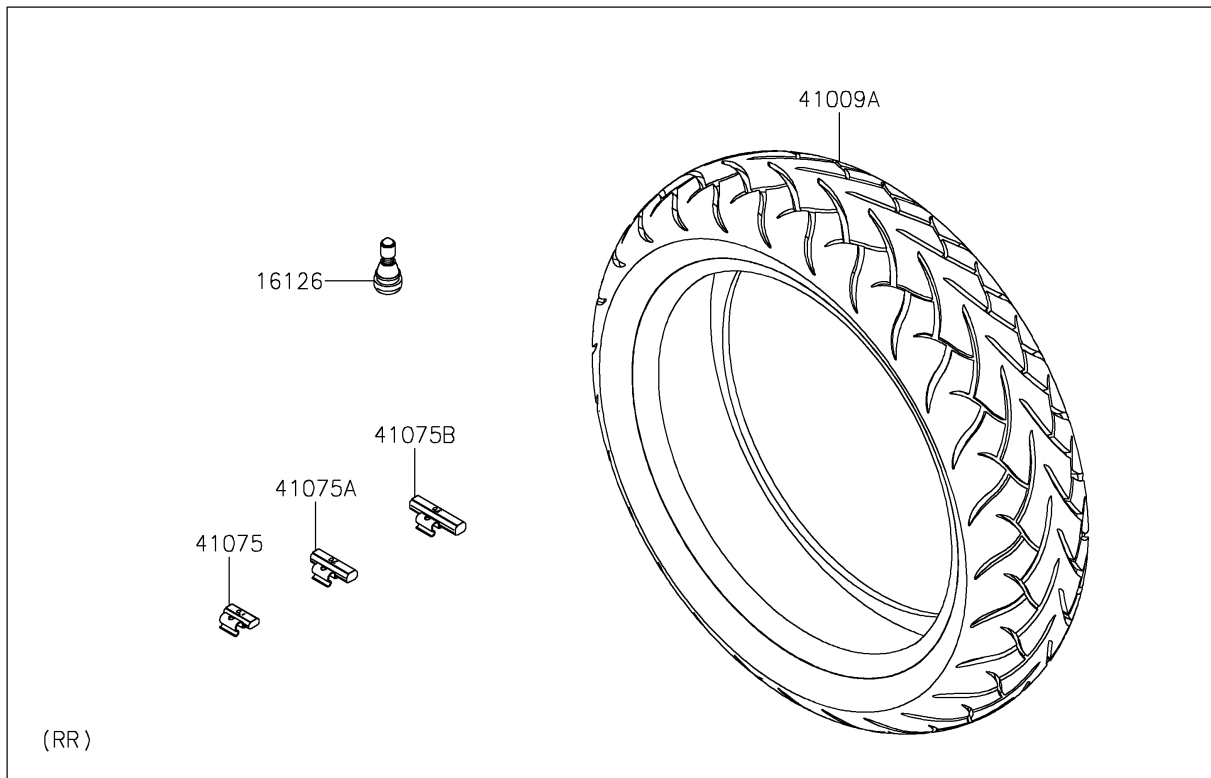

2025 Vulcan S PARTS DIAGRAM

Tires

F2210

2025 Vulcan S PARTS LIST

Tires

ITEM NAME	PART NUMBER	QUANTITY
VALVE,TIRE (Ref # 16126)	16126-1140	2
TIRE,FR,120/70R18(59H),D220F (Ref # 41009)	41009-0659	1
TIRE,RR,160/60ZR17(69H),D220ST (Ref # 41009A)	41009-0693	1
BALANCER-WHEEL,10G,SILVER (Ref # 41075)	41075-0007	AR
BALANCER-WHEEL,20G,SILVER (Ref # 41075A)	41075-0008	AR
BALANCER-WHEEL,30G,SILVER (Ref # 41075B)	41075-0009	AR