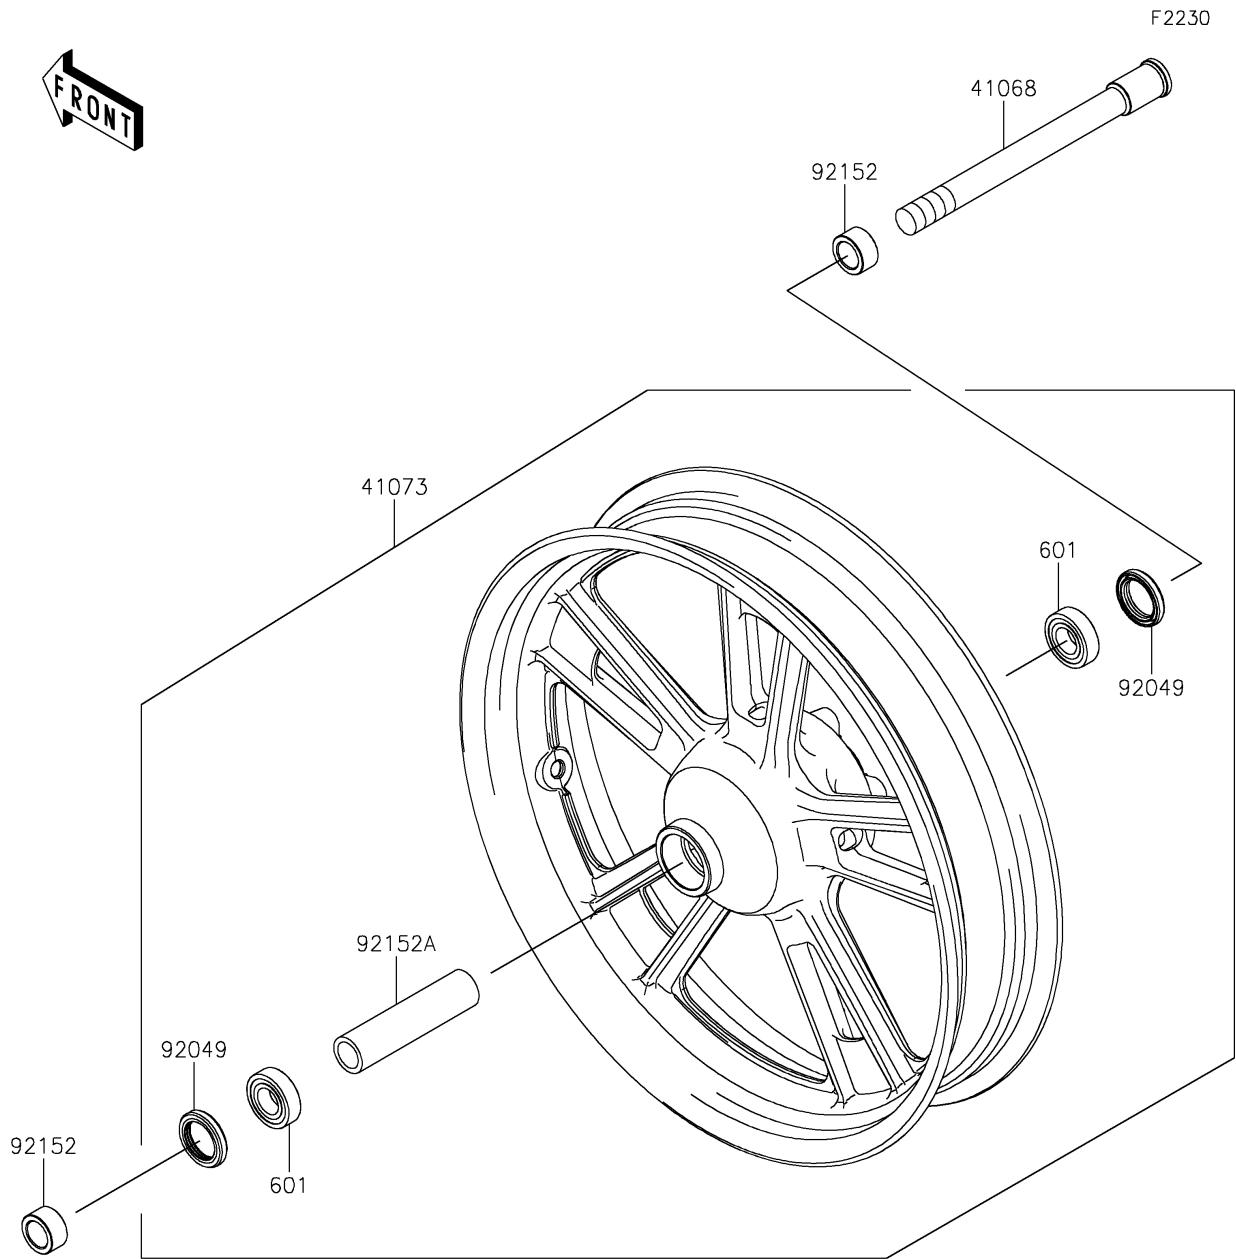

# 2024 VULCAN® S ABS PARTS DIAGRAM

Front Wheel

## 2024 VULCAN® S ABS PARTS LIST

### Front Wheel

ITEM NAME	PART NUMBER	QUANTITY
AXLE,FR (Ref # 41068)	41068-0059	1
WHEEL-ASSY,FR,G.BLACK (Ref # 41073)	41073-0653-QT	1
SEAL-OIL,BJN30427 (Ref # 92049)	92049-0130	2
COLLAR,20X30X15.5 (Ref # 92152)	92152-0946	2
COLLAR,20.2X28X115 (Ref # 92152A)	92152-0958	1
BEARING-BALL,#6004UUC3 (Ref # 601)	601B6004UU	2