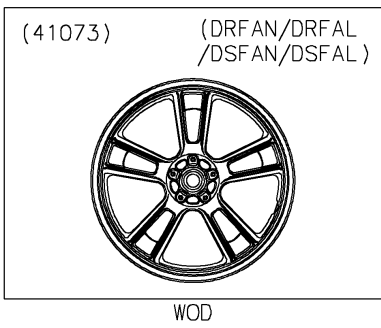

# 2024 VULCAN® S ABS PARTS DIAGRAM

Front Wheel

## 2024 VULCAN® S ABS PARTS LIST

### Front Wheel

ITEM NAME	PART NUMBER	QUANTITY
AXLE,FR (Ref # 41068)	41068-0059	1
WHEEL-ASSY,FR,G.BLACK (Ref # 41073)	41073-0653-QT	1
SEAL-OIL,BJN30427 (Ref # 92049)	92049-0130	2
COLLAR,20X30X15.5 (Ref # 92152)	92152-0946	2
COLLAR,20.2X28X115 (Ref # 92152A)	92152-0958	1
BEARING-BALL,#6004UUC3 (Ref # 601)	601B6004UU	2