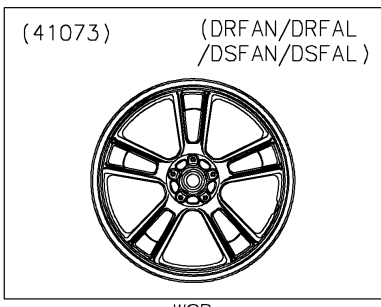

2025 Vulcan S PARTS DIAGRAM

Front Wheel

2025 Vulcan S PARTS LIST

Front Wheel

ITEM NAME	PART NUMBER	QUANTITY
AXLE,FR (Ref # 41068)	41068-0059	1
WHEEL-ASSY,FR,G.BLACK (Ref # 41073)	41073-0653-QT	1
SEAL-OIL,BJN30427 (Ref # 92049)	92049-0130	2
COLLAR,20X30X15.5 (Ref # 92152)	92152-0946	2
COLLAR,20.2X28X115 (Ref # 92152A)	92152-0958	1
BEARING-BALL,#6004UUC3 (Ref # 601)	601B6004UU	2