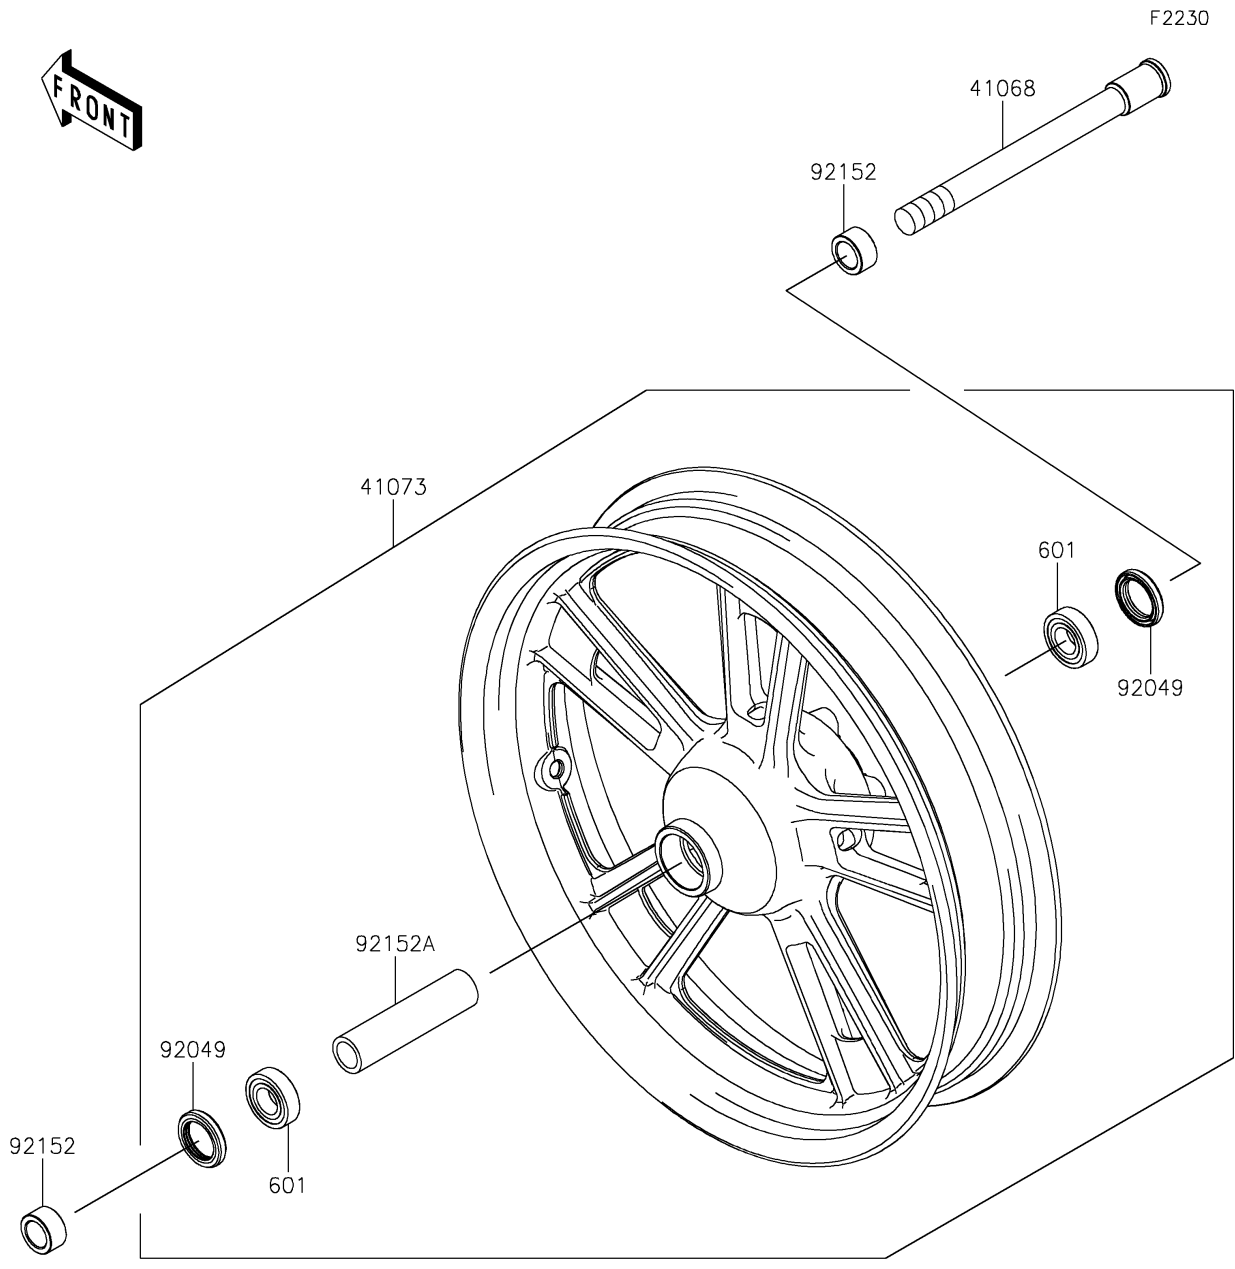

2025 Vulcan S PARTS DIAGRAM

Front Wheel

2025 Vulcan S PARTS LIST

Front Wheel

ITEM NAME	PART NUMBER	QUANTITY
AXLE,FR (Ref # 41068)	41068-0059	1
WHEEL-ASSY,FR,G.BLACK (Ref # 41073)	41073-0653-QT	1
SEAL-OIL,BJN30427 (Ref # 92049)	92049-0130	2
COLLAR,20X30X15.5 (Ref # 92152)	92152-0946	2
COLLAR,20.2X28X115 (Ref # 92152A)	92152-0958	1
BEARING-BALL,#6004UUC3 (Ref # 601)	601B6004UU	2