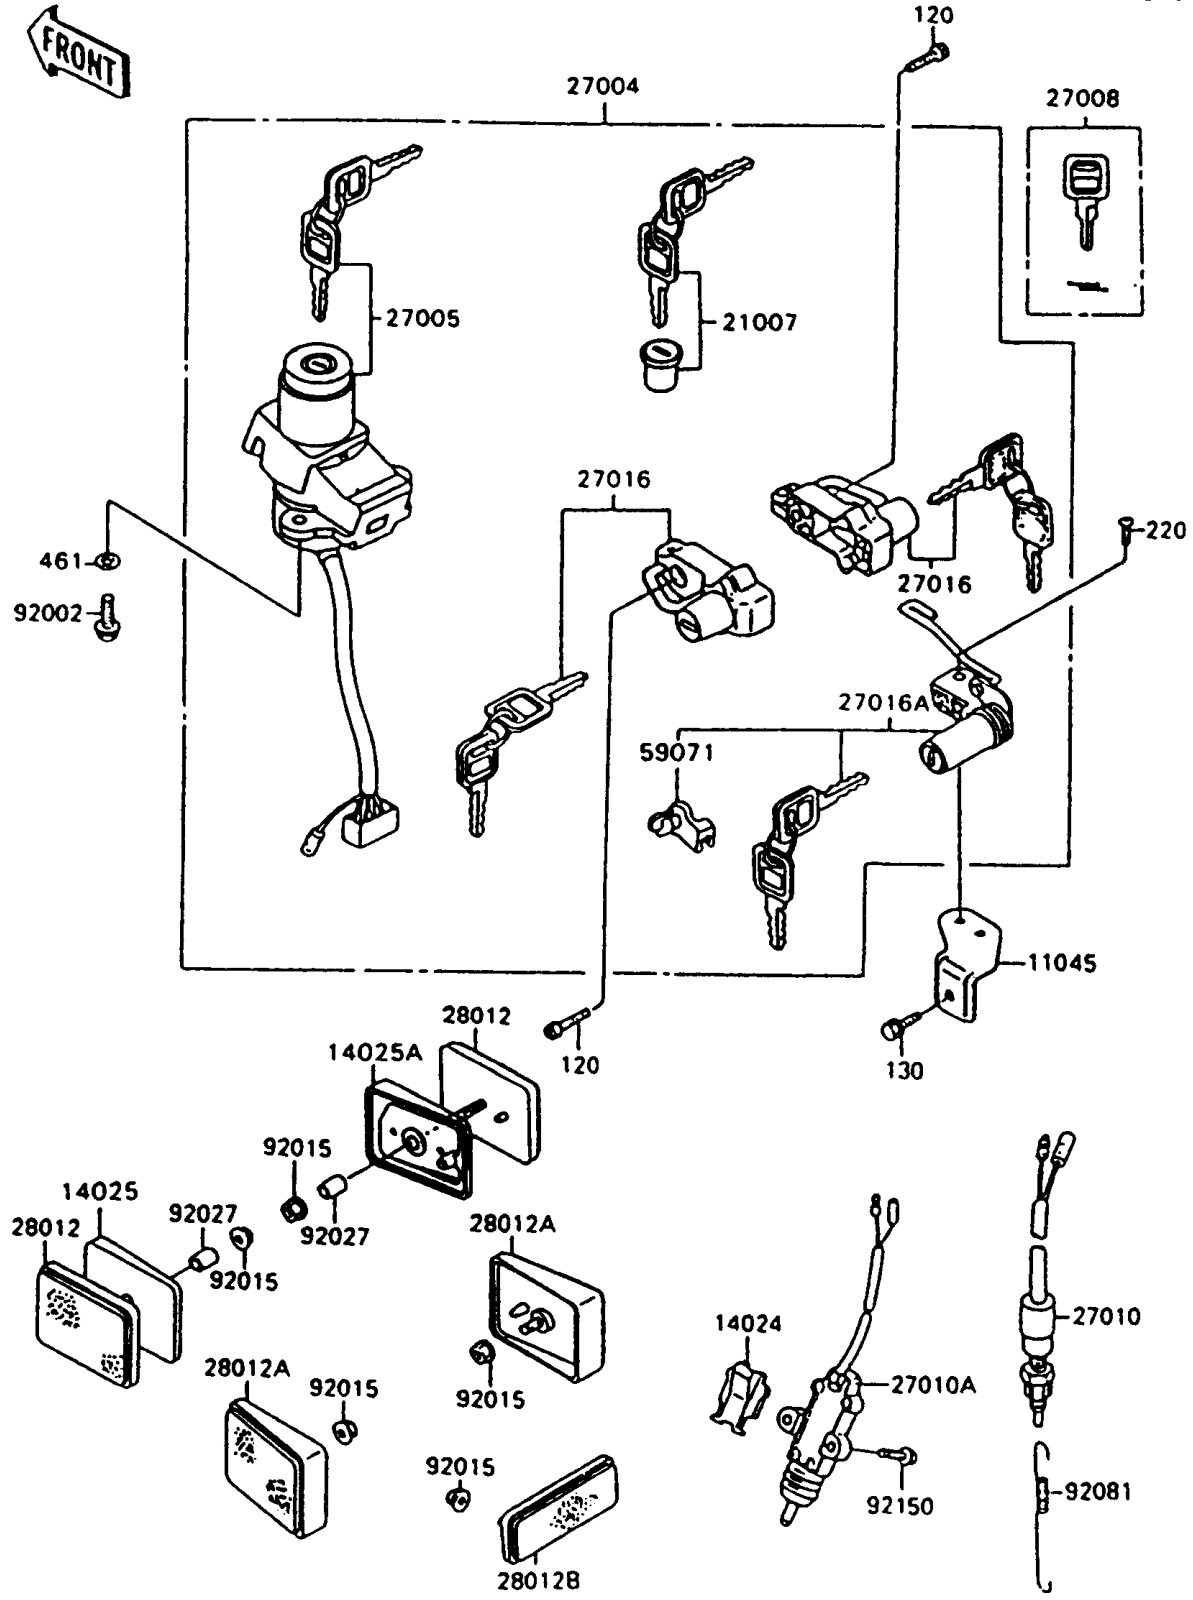

1997 Ninja® 600R PARTS DIAGRAM

Ignition Switch/Locks/Reflectors

F2770-0330

1997 Ninja® 600R PARTS LIST

Ignition Switch/Locks/Reflectors

ITEM NAME	PART NUMBER	QUANTITY
BRACKET,SEAT LOCK (Ref # 11045)	11045-1605	1
COVER,SIDE STAND SWITCH (Ref # 14024)	14024-1532	1
COVER,REFLECTOR,FR (Ref # 14025)	14025-1886	1
COVER,REFLECTOR,FR (Ref # 14025A)	14025-1887	1
ROTOR,LOCK,TANK CAP (Ref # 21007)	21007-5037	1
SWITCH-ASSY (Ref # 27004)	27004-5480	1
SWITCH-ASSY-IGNITION (Ref # 27005)	27005-5105	1
KEY-LOCK,BLANK (Ref # 27008)	27008-1173	1
SWITCH,BRAKE LAMP (Ref # 27010)	27010-1093	1
SWITCH,SIDE STAND (Ref # 27010A)	27010-1226	1
LOCK-ASSY,HELMET (Ref # 27016)	27016-5212	2
LOCK-ASSY,SEAT (Ref # 27016A)	27016-5216	1
REFLECTOR-REFLEX,FR (Ref # 28012)	28012-1052	2
REFLECTOR-REFLEX,RR (Ref # 28012A)	28012-1056	2
REFLECTOR-REFLEX (Ref # 28012B)	28012-1077	1
JOINT (Ref # 59071)	59071-1103	2
BOLT,TORX,6X16 (Ref # 92002)	92002-1333	2
NUT,FLANGED,5MM (Ref # 92015)	92015-1259	5
COLLAR,5X8X14.5 (Ref # 92027)	92027-1789	2
SPRING,BRAKE LAMP SWITCH (Ref # 92081)	92081-1704	1
BOLT,SOCKET,5X20 (Ref # 92150)	92150-1019	2
BOLT-SOCKET,6X20 (Ref # 120)	120S0620	2
BOLT-FLANGED (Ref # 130)	130B0614	1
SCREW-PAN-CROS,6X12 (Ref # 220)	220B0612	2
WASHER-SPRING (Ref # 461)	461L0600	2