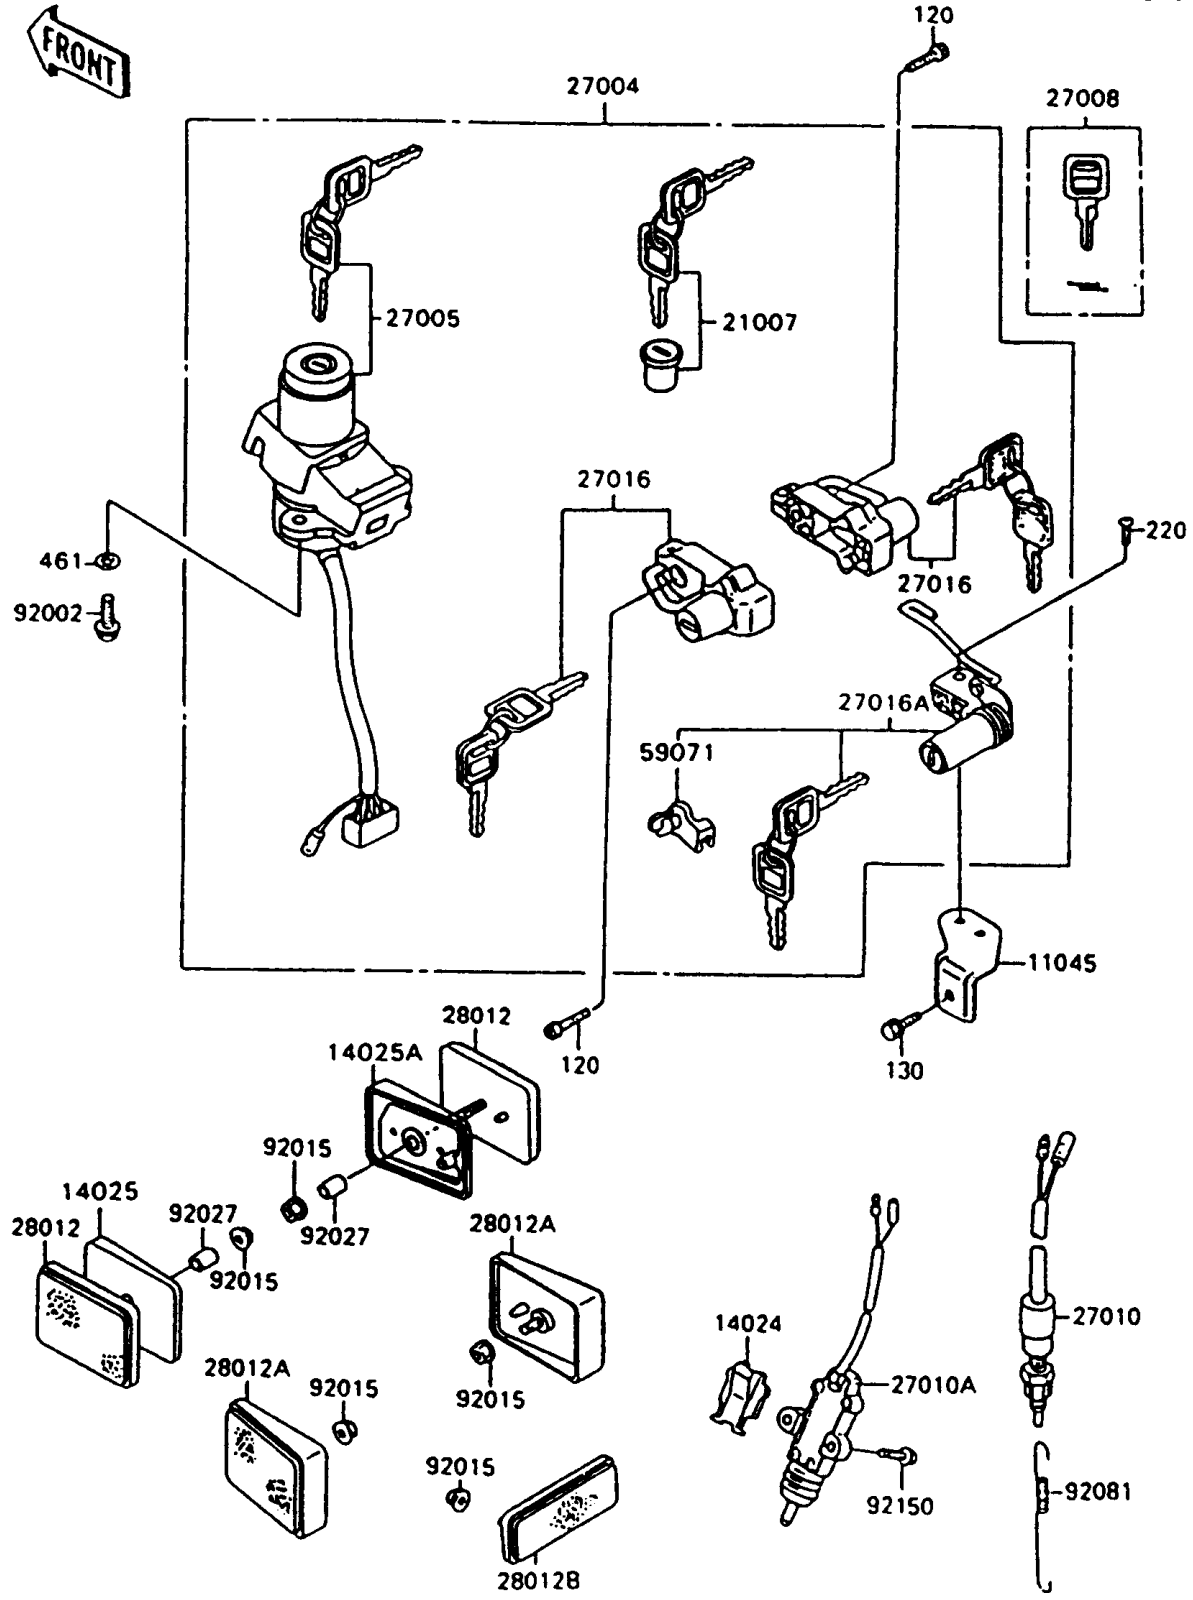

# 1997 Ninja® 600R PARTS DIAGRAM

Ignition Switch/Locks/Reflectors

F2770-0330

# 1997 Ninja® 600R PARTS LIST

## Ignition Switch/Locks/Reflectors

ITEM NAME	PART NUMBER	QUANTITY
BRACKET,SEAT LOCK (Ref # 11045)	11045-1605	1
COVER,SIDE STAND SWITCH (Ref # 14024)	14024-1532	1
COVER,REFLECTOR,FR (Ref # 14025)	14025-1886	1
COVER,REFLECTOR,FR (Ref # 14025A)	14025-1887	1
ROTOR,LOCK,TANK CAP (Ref # 21007)	21007-5037	1
SWITCH-ASSY (Ref # 27004)	27004-5480	1
SWITCH-ASSY-IGNITION (Ref # 27005)	27005-5105	1
KEY-LOCK,BLANK (Ref # 27008)	27008-1173	1
SWITCH,BRAKE LAMP (Ref # 27010)	27010-1093	1
SWITCH,SIDE STAND (Ref # 27010A)	27010-1226	1
LOCK-ASSY,HELMET (Ref # 27016)	27016-5212	2
LOCK-ASSY,SEAT (Ref # 27016A)	27016-5216	1
REFLECTOR-REFLEX,FR (Ref # 28012)	28012-1052	2
REFLECTOR-REFLEX,RR (Ref # 28012A)	28012-1056	2
REFLECTOR-REFLEX (Ref # 28012B)	28012-1077	1
JOINT (Ref # 59071)	59071-1103	2
BOLT,TORX,6X16 (Ref # 92002)	92002-1333	2
NUT,FLANGED,5MM (Ref # 92015)	92015-1259	5
COLLAR,5X8X14.5 (Ref # 92027)	92027-1789	2
SPRING,BRAKE LAMP SWITCH (Ref # 92081)	92081-1704	1
BOLT,SOCKET,5X20 (Ref # 92150)	92150-1019	2
BOLT-SOCKET,6X20 (Ref # 120)	120S0620	2
BOLT-FLANGED (Ref # 130)	130B0614	1
SCREW-PAN-CROS,6X12 (Ref # 220)	220B0612	2
WASHER-SPRING (Ref # 461)	461L0600	2