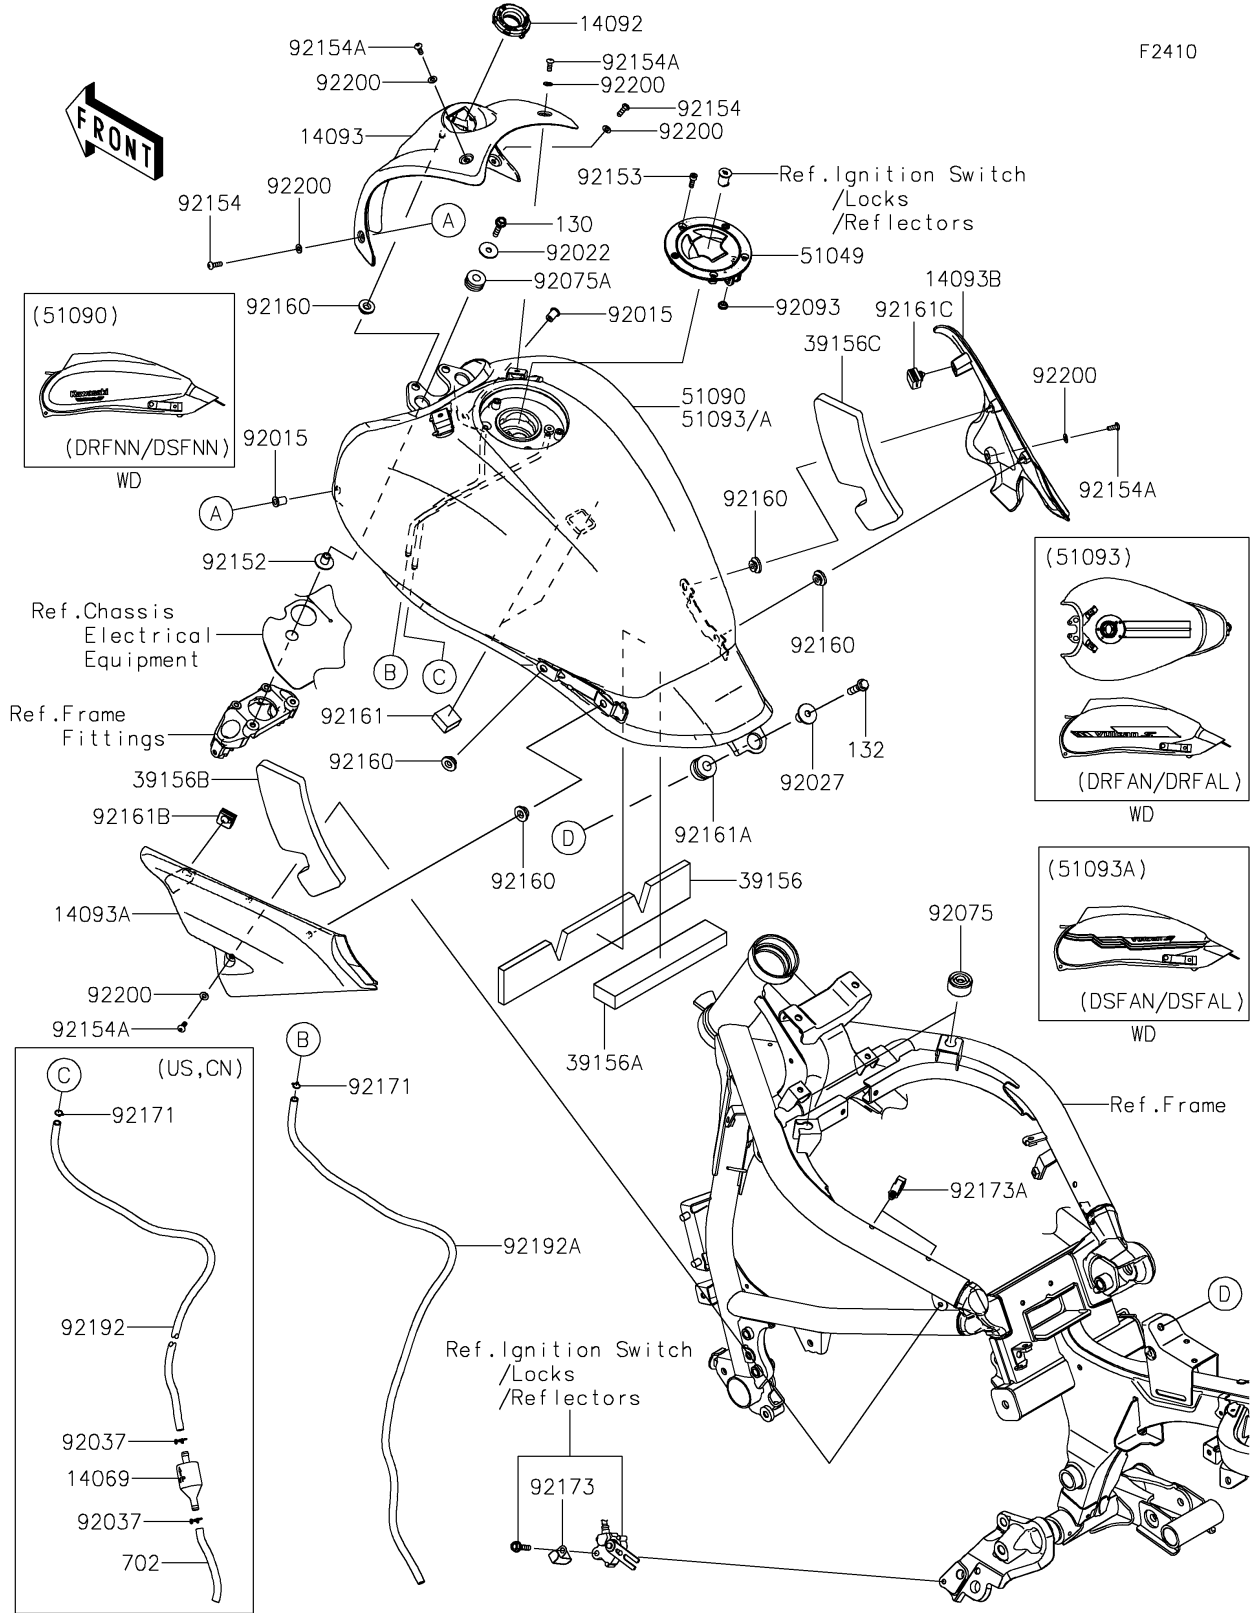

2024 VULCAN® S ABS PARTS DIAGRAM

Fuel Tank

2024 VULCAN® S ABS PARTS LIST

Fuel Tank

ITEM NAME	PART NUMBER	QUANTITY
COVER,IGNITION SW. (Ref # 14092)	14092-1033	1
COVER,TANK,FR,F.S.BLACK (Ref # 14093)	14093-0105-18T	1
COVER,TANK,LH (Ref # 14093A)	14093-0106	1
COVER,TANK,RH (Ref # 14093B)	14093-0107	1
PAD,53X334X10 (Ref # 39156)	39156-1833	1
PAD,38X200X20 (Ref # 39156A)	39156-1893	1
PAD,TANK COVER,LH (Ref # 39156B)	39156-1929	1
PAD,TANK COVER,RH (Ref # 39156C)	39156-1930	1
CAP-TANK,FUEL (Ref # 51049)	51049-0749	1
TANK-COMP-FUEL,P.S.KHAKI (Ref # 51093)	51093-5212-63F	1
NUT,WELL,5MM (Ref # 92015)	92015-1757	2
WASHER,7X24X1.6 (Ref # 92022)	92022-228	2
COLLAR,L=19.3 (Ref # 92027)	92027-1780	1
DAMPER (Ref # 92075)	92075-015	2
DAMPER,10X24X12 (Ref # 92075A)	92075-1690	2
SEAL,FUEL TANK CAP (Ref # 92093)	92093-1030	1
COLLAR,6.5X10X13.1 (Ref # 92152)	92152-0910	2
BOLT,SOCKET,5X16 (Ref # 92153)	92153-1616	3
BOLT,SOCKET,5X16 (Ref # 92154)	92154-1470	2
BOLT,SOCKET,5X12 (Ref # 92154A)	92154-1471	4
DAMPER (Ref # 92160)	92160-1613	6
DAMPER,T=13 (Ref # 92161)	92161-0792	2
DAMPER,12X28X17 (Ref # 92161A)	92161-1494	1
DAMPER,TANK COVER,LH (Ref # 92161B)	92161-1679	1
DAMPER,TANK COVER,RH (Ref # 92161C)	92161-1744	1
CLAMP (Ref # 92173)	92173-0833	1
CLAMP,HOLDER CLIP (Ref # 92173A)	92173-0868	2
TUBE,DRAIN,6X9X870 (Ref # 92192A)	92192-1433	1
WASHER,5.3X11X1 (Ref # 92200)	92200-0973	6

2024 VULCAN® S ABS PARTS LIST

Fuel Tank

ITEM NAME	PART NUMBER	QUANTITY
BOLT-FLANGED,6X25 (Ref # 130)	130CA0625	2
BOLT-FLANGED-SMALL,8X30 (Ref # 132)	132BA0830	1