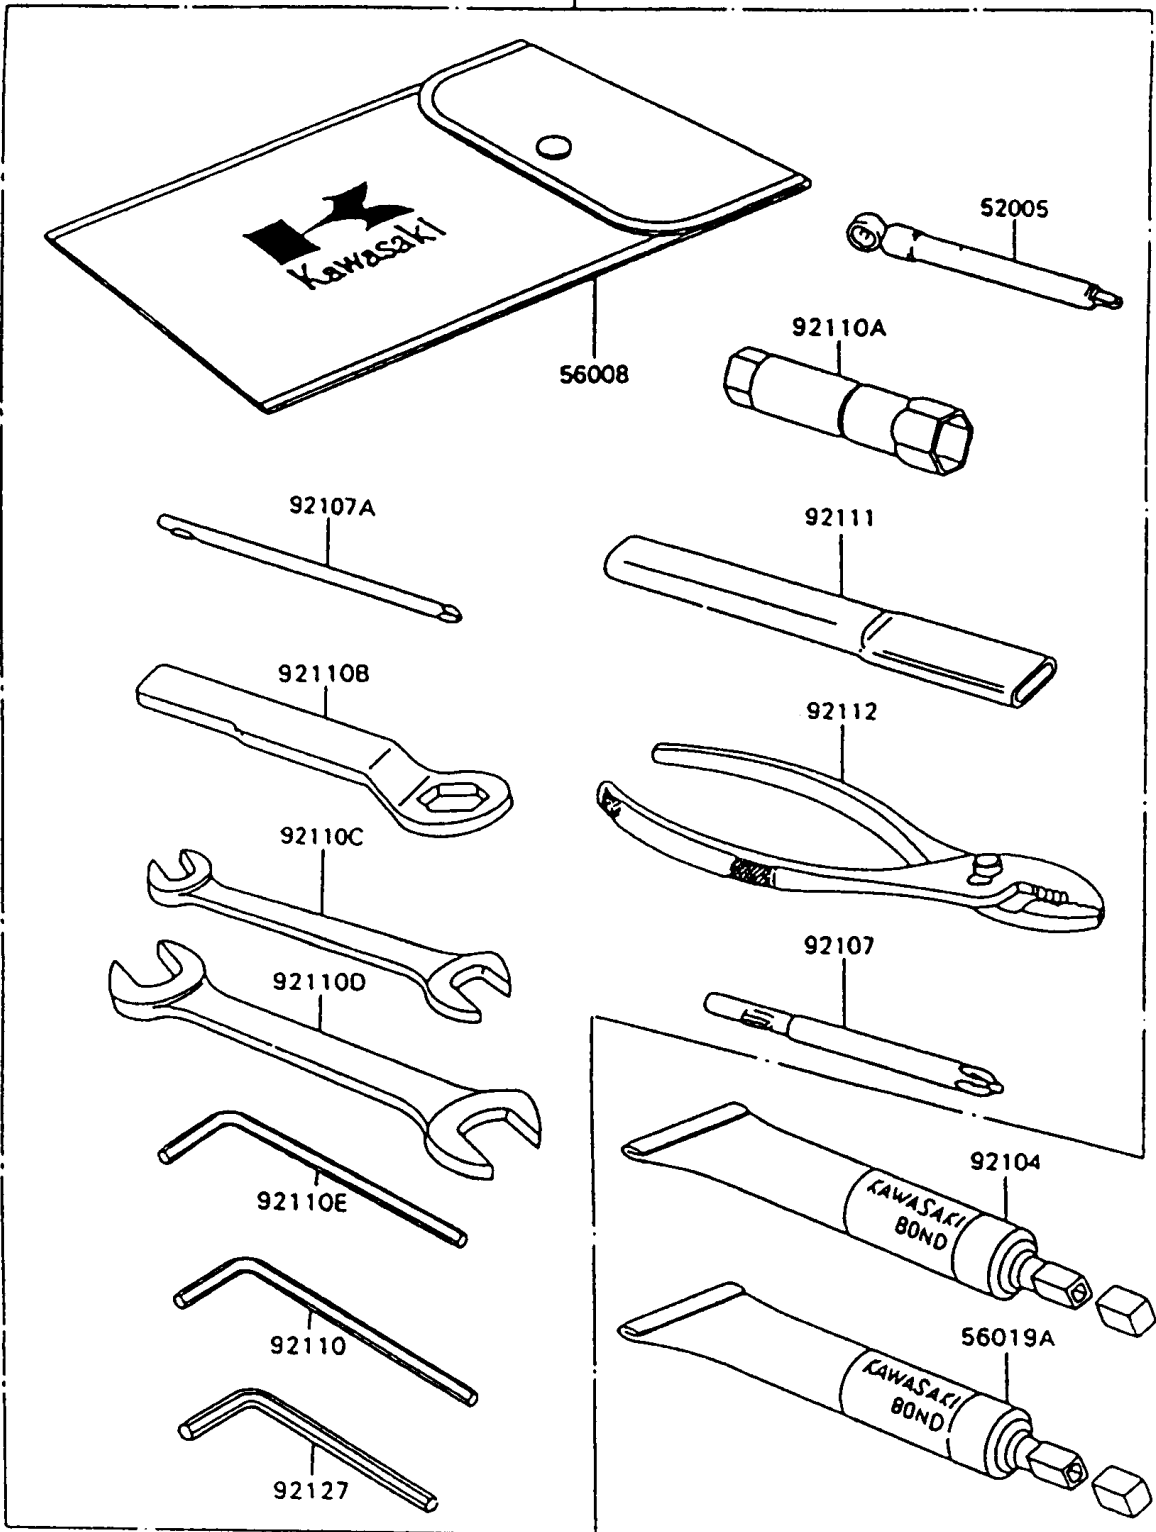

# 1997 Ninja® 600R PARTS DIAGRAM

Owner's Tools

56007

F2810-0215

## Owner's Tools

ITEM NAME	PART NUMBER	QUANTITY
GAUGE,AIR,3.5KG/CM2 (Ref # 52005)	52005-1031	1
TOOLKIT (Ref # 56007)	56007-1322	1
BAG,TOOL (Ref # 56008)	56008-1075	1
THREE BOND TB1211,HT/RS,WHITE (Ref # 56019A)	56019-120	1
GASKET-LIQUID,TUBE,100G,BLACK (Ref # 92104)	92104-1003	1
TOOL-DRIVER,#3PHILLIPS (Ref # 92107)	92107-005	1
TOOL-DRIVER,#2PHILLIPS (Ref # 92107A)	92107-1053	1
TOOL-WRENCH,ALLEN,5MM (Ref # 92110)	92110-1015	1
TOOL-WRENCH,BOX,18MM (Ref # 92110A)	92110-1111	1
TOOL-WRENCH,BOX END,24MM (Ref # 92110B)	92110-1150	1
TOOL-WRENCH,OPEN END,10X12 (Ref # 92110C)	92110-1152	1
TOOL-WRENCH,OPEN END,14X17 (Ref # 92110D)	92110-1153	1
TOOL-WRENCH,ALLEN,4MM (Ref # 92110E)	92110-3703	1
TOOL-BAR,BOX END WRENCH (Ref # 92111)	92111-1051	1
TOOL-PLIERS (Ref # 92112)	92112-003	1
TOOL-WRENCH,ALLEN,6MM (Ref # 92127)	92127-003	1