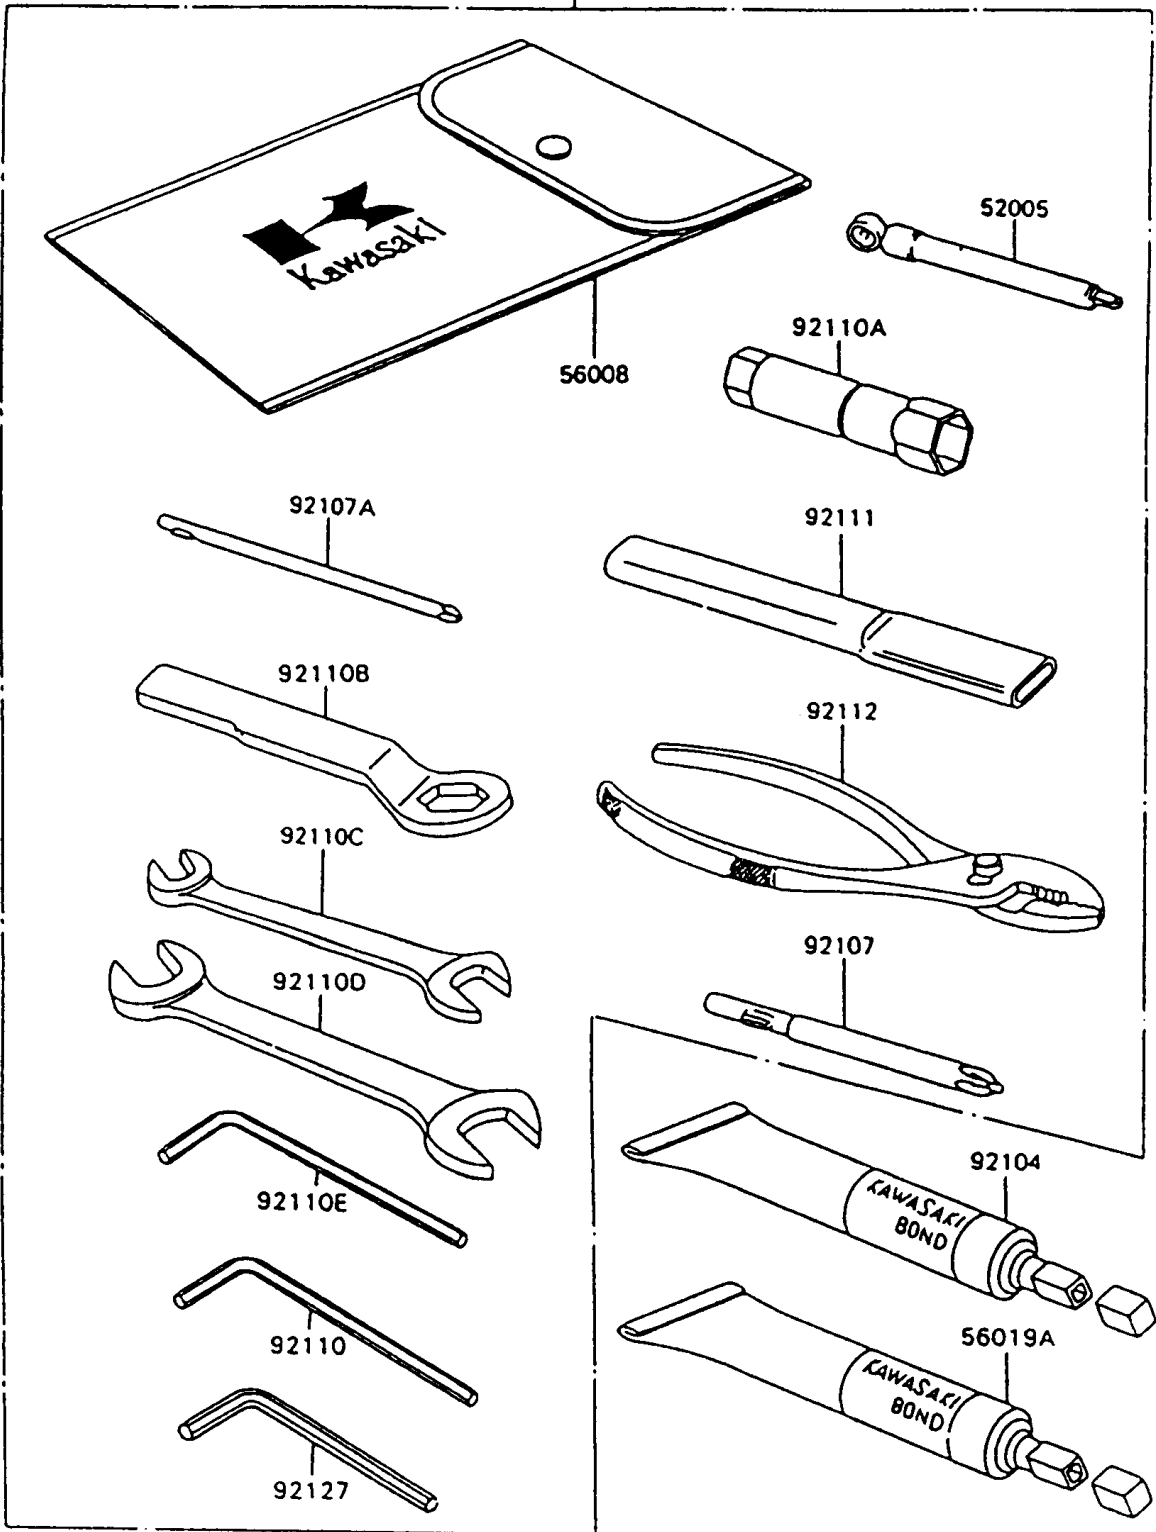

1997 Ninja® 600R PARTS DIAGRAM

Owner's Tools

56007

F2810-0215

1997 Ninja® 600R PARTS LIST

Owner's Tools

ITEM NAME	PART NUMBER	QUANTITY
GAUGE,AIR,3.5KG/CM2 (Ref # 52005)	52005-1031	1
TOOLKIT (Ref # 56007)	56007-1322	1
BAG,TOOL (Ref # 56008)	56008-1075	1
THREE BOND TB1211,HT/RS,WHITE (Ref # 56019A)	56019-120	1
GASKET-LIQUID,TUBE,100G,BLACK (Ref # 92104)	92104-1003	1
TOOL-DRIVER,#3PHILLIPS (Ref # 92107)	92107-005	1
TOOL-DRIVER,#2PHILLIPS (Ref # 92107A)	92107-1053	1
TOOL-WRENCH,ALLEN,5MM (Ref # 92110)	92110-1015	1
TOOL-WRENCH,BOX,18MM (Ref # 92110A)	92110-1111	1
TOOL-WRENCH,BOX END,24MM (Ref # 92110B)	92110-1150	1
TOOL-WRENCH,OPEN END,10X12 (Ref # 92110C)	92110-1152	1
TOOL-WRENCH,OPEN END,14X17 (Ref # 92110D)	92110-1153	1
TOOL-WRENCH,ALLEN,4MM (Ref # 92110E)	92110-3703	1
TOOL-BAR,BOX END WRENCH (Ref # 92111)	92111-1051	1
TOOL-PLIERS (Ref # 92112)	92112-003	1
TOOL-WRENCH,ALLEN,6MM (Ref # 92127)	92127-003	1