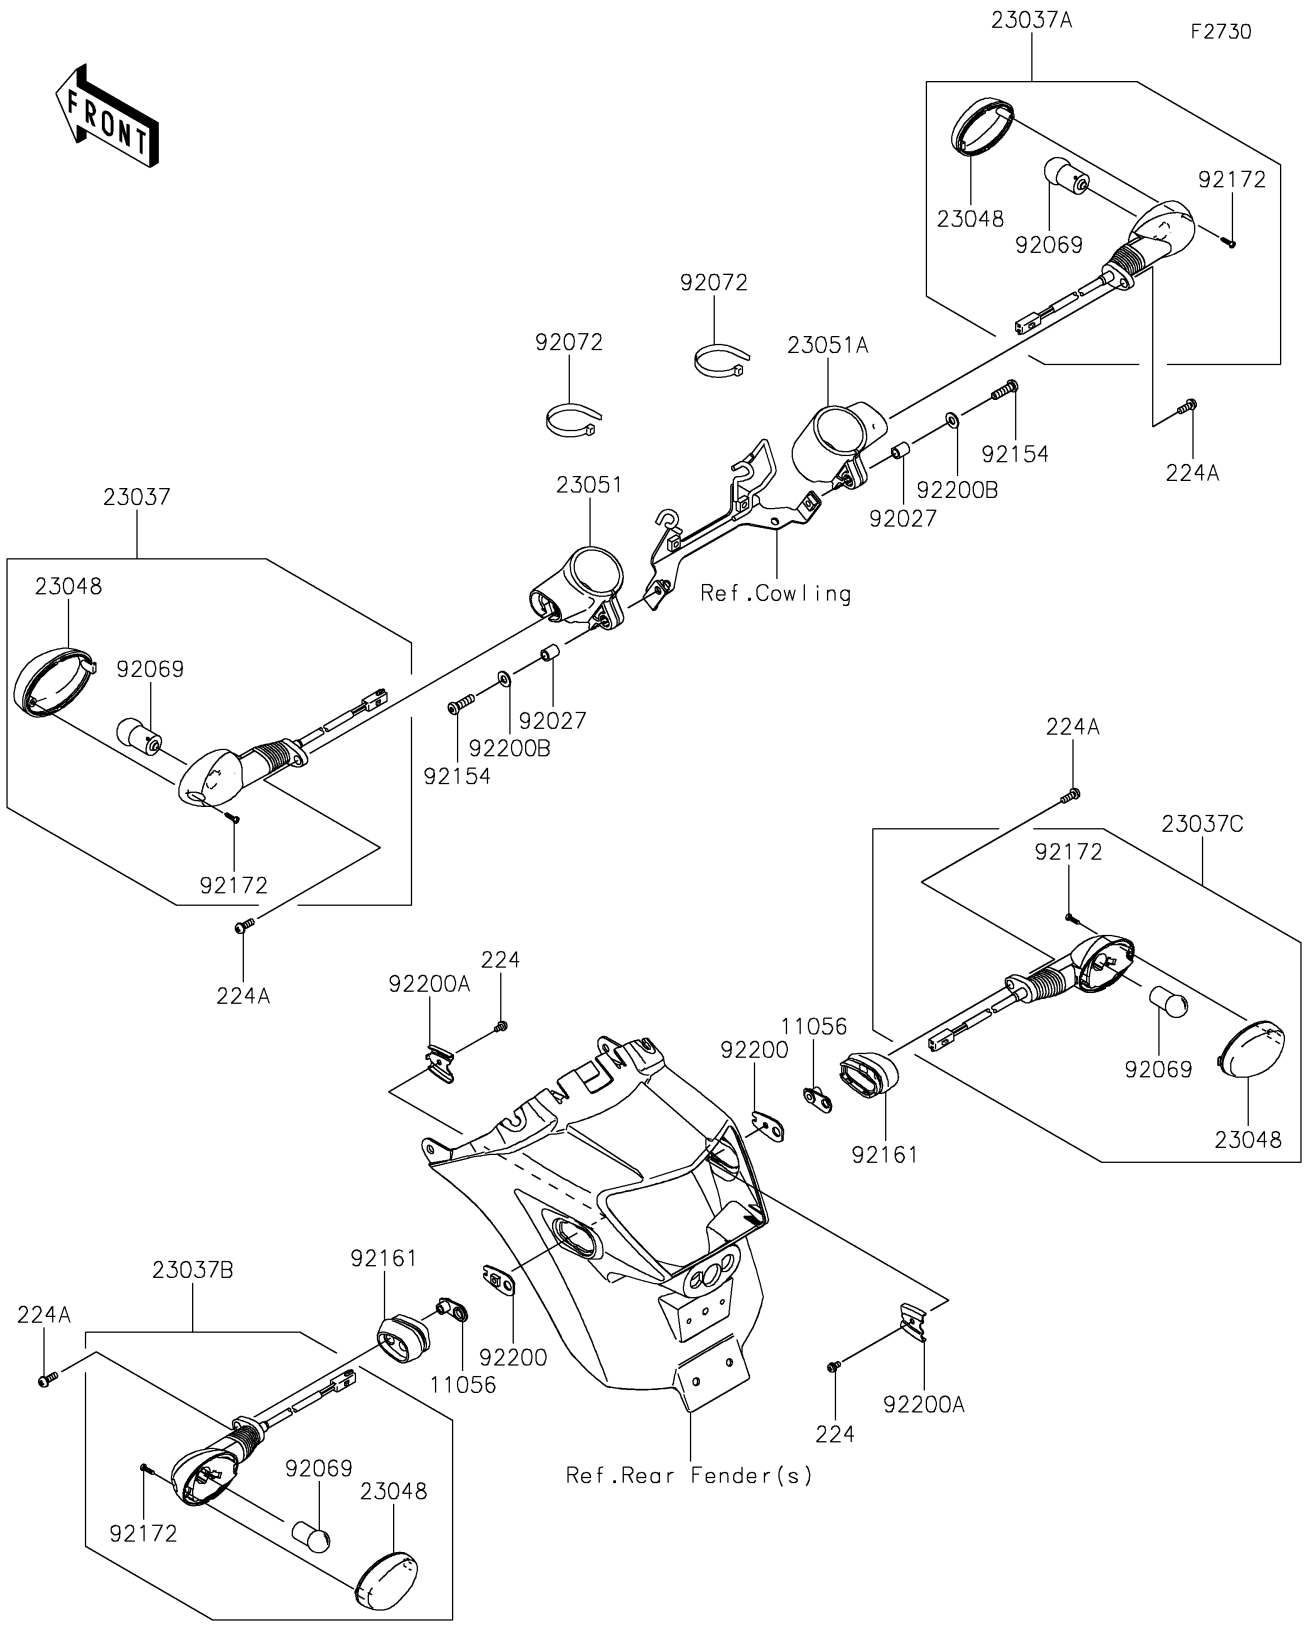

# 2025 Vulcan S PARTS DIAGRAM

## Turn Signals

## 2025 Vulcan S PARTS LIST

### Turn Signals

ITEM NAME	PART NUMBER	QUANTITY
BRACKET,6MM (Ref # 11056)	11056-4156	2
LAMP-ASSY-SIGNAL,FR,LH (Ref # 23037)	23037-0416	1
LAMP-ASSY-SIGNAL,FR,RH (Ref # 23037A)	23037-0417	1
LAMP-ASSY-SIGNAL,RR,LH (Ref # 23037B)	23037-0452	1
LAMP-ASSY-SIGNAL,RR,RH (Ref # 23037C)	23037-0453	1
LENS-SIGNAL LAMP (Ref # 23048)	23048-0035	4
BRACKET-SIGNAL LAMP,LH (Ref # 23051)	23051-0042	1
BRACKET-SIGNAL LAMP,RH (Ref # 23051A)	23051-0043	1
COLLAR,6.8X10X12 (Ref # 92027)	92027-162	2
BULB,12V 10W (Ref # 92069)	92069-0106	4
BAND,L=152 (Ref # 92072)	92072-3874	2
BOLT,SOCKET,6X22 (Ref # 92154)	92154-0402	2
DAMPER,SIGNAL LAMP (Ref # 92161)	92161-1680	2
SCREW,TAPPING,2.9X13 (Ref # 92172)	92172-0343	4
WASHER,SIGNAL LAMP (Ref # 92200)	92200-0164	2
WASHER,SIGNAL LAMP (Ref # 92200A)	92200-0165	2
WASHER,6.5X14X1.2 (Ref # 92200B)	92200-0964	2
SCREW-PAN-WP-CROS,4X8 (Ref # 224)	224AB0408	2
SCREW-PAN-WP-CROS,6X14 (Ref # 224A)	224AB0614	4