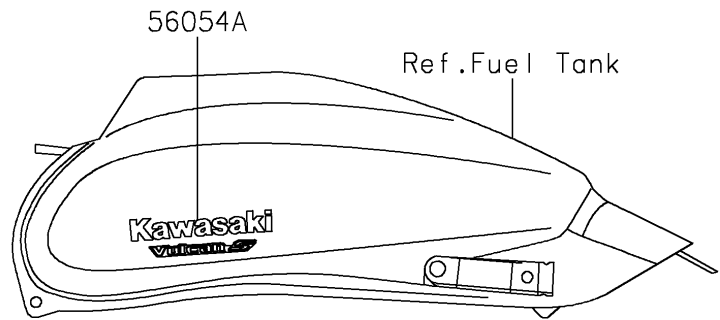

# 2024 Vulcan S PARTS DIAGRAM

Decals(Black)(DRFNN/DSFNN)

F2861

## 2024 Vulcan S PARTS LIST

Decals(Black)(DRFNN/DSFNN)

ITEM NAME	PART NUMBER	QUANTITY
MARK,ABS (Ref # 56054)	56054-1064	2
MARK,KAWASAKI,VULCAN S (Ref # 56054A)	56054-2289	2