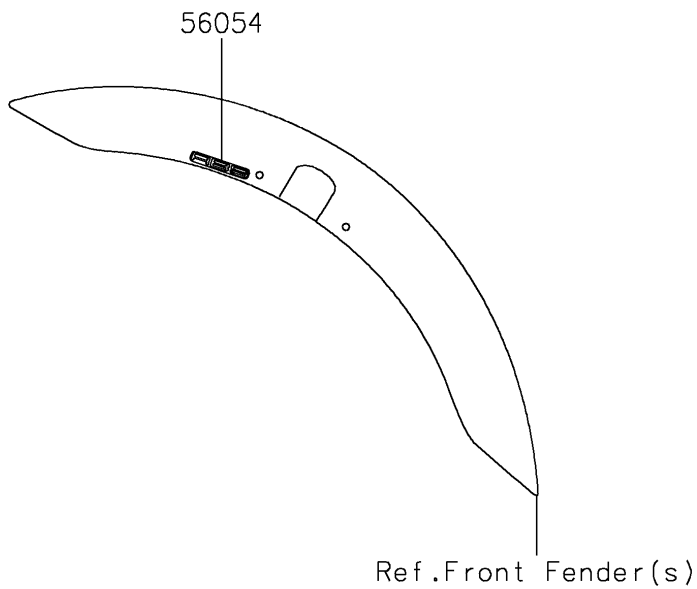

# 2024 Vulcan S PARTS DIAGRAM

Decals(Black)(DRFNN/DSFNN)

F2861

## 2024 Vulcan S PARTS LIST

Decals(Black)(DRFNN/DSFNN)

ITEM NAME	PART NUMBER	QUANTITY
MARK,ABS (Ref # 56054)	56054-1064	2
MARK,KAWASAKI,VULCAN S (Ref # 56054A)	56054-2289	2