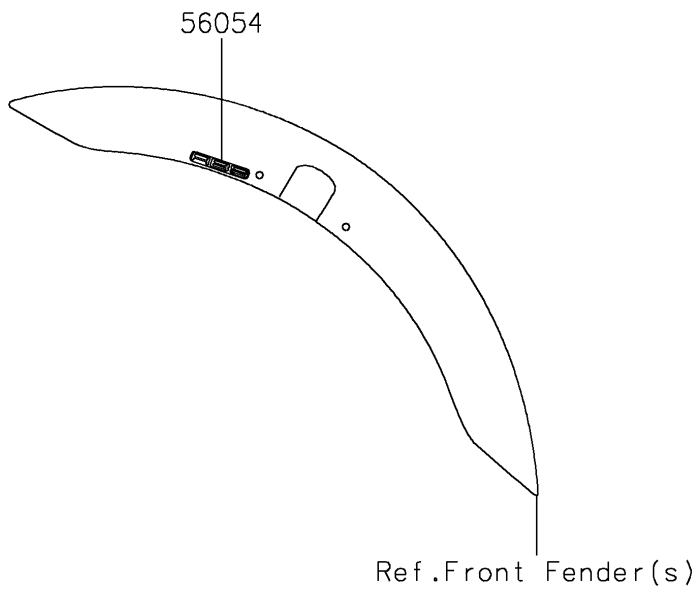

# 2025 Vulcan S PARTS DIAGRAM

Decals(Black)(DRFNN/DSFNN)

F2861

## 2025 Vulcan S PARTS LIST

Decals(Black)(DRFNN/DSFNN)

ITEM NAME	PART NUMBER	QUANTITY
MARK,ABS (Ref # 56054)	56054-1064	2
MARK,KAWASAKI,VULCAN S (Ref # 56054A)	56054-2289	2