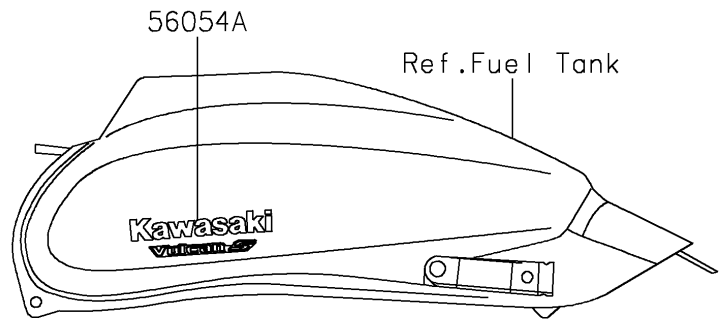

# 2025 Vulcan S PARTS DIAGRAM

Decals(Black)(DRFNN/DSFNN)

F2861

## 2025 Vulcan S PARTS LIST

Decals(Black)(DRFNN/DSFNN)

ITEM NAME	PART NUMBER	QUANTITY
MARK,ABS (Ref # 56054)	56054-1064	2
MARK,KAWASAKI,VULCAN S (Ref # 56054A)	56054-2289	2