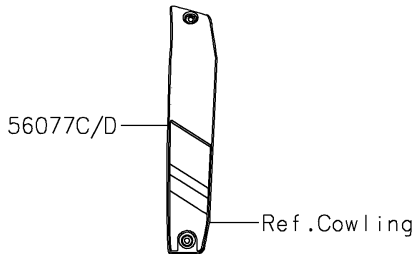

2025 Vulcan S PARTS DIAGRAM

Decals(Khaki)(DRFAN/DRFAL)

F2861A

2025 Vulcan S PARTS LIST

Decals(Khaki)(DRFAN/DRFAL)

ITEM NAME	PART NUMBER	QUANTITY
MARK,ABS (Ref # 56054)	56054-1412	2
MARK,CLUTCH COVER,KAWASAKI (Ref # 56054A)	56054-1728	1
PATTERN,FR WHEEL,GOLD,6X1496 (Ref # 56076)	56076-7667	2
PATTERN,RR WHEEL,GOLD,6X1424 (Ref # 56076A)	56076-7668	2
PATTERN,FUEL TANK,UPP (Ref # 56077)	56077-1061	1
PATTERN,FUEL TANK,LH (Ref # 56077A)	56077-1062	1
PATTERN,FUEL TANK,RH (Ref # 56077B)	56077-1063	1
PATTERN,SHROUD COVER,LH (Ref # 56077C)	56077-1064	1
PATTERN,SHROUD COVER,RH (Ref # 56077D)	56077-1065	1
RIM STRIPE APPLICATOR (Ref # 57001)	57001-1752	AR