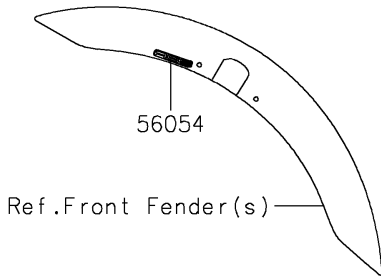

2025 Vulcan S PARTS DIAGRAM

Decals(Khaki)(DRFAN/DRFAL)

F2861A

2025 Vulcan S PARTS LIST

Decals(Khaki)(DRFAN/DRFAL)

ITEM NAME	PART NUMBER	QUANTITY
MARK,ABS (Ref # 56054)	56054-1412	2
MARK,CLUTCH COVER,KAWASAKI (Ref # 56054A)	56054-1728	1
PATTERN,FR WHEEL,GOLD,6X1496 (Ref # 56076)	56076-7667	2
PATTERN,RR WHEEL,GOLD,6X1424 (Ref # 56076A)	56076-7668	2
PATTERN,FUEL TANK,UPP (Ref # 56077)	56077-1061	1
PATTERN,FUEL TANK,LH (Ref # 56077A)	56077-1062	1
PATTERN,FUEL TANK,RH (Ref # 56077B)	56077-1063	1
PATTERN,SHROUD COVER,LH (Ref # 56077C)	56077-1064	1
PATTERN,SHROUD COVER,RH (Ref # 56077D)	56077-1065	1
RIM STRIPE APPLICATOR (Ref # 57001)	57001-1752	AR