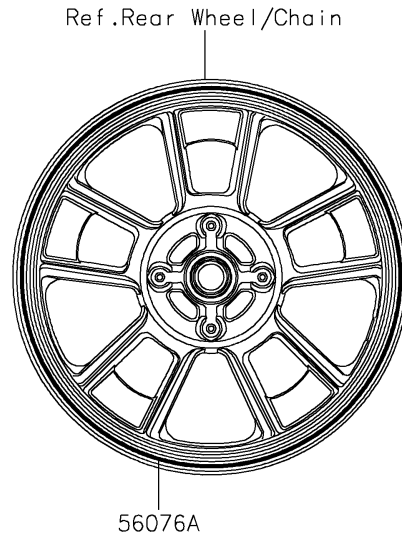

2025 Vulcan S PARTS DIAGRAM

Decals(Khaki)(DRFAN/DRFAL)

F2861A

2025 Vulcan S PARTS LIST

Decals(Khaki)(DRFAN/DRFAL)

ITEM NAME	PART NUMBER	QUANTITY
MARK,ABS (Ref # 56054)	56054-1412	2
MARK,CLUTCH COVER,KAWASAKI (Ref # 56054A)	56054-1728	1
PATTERN,FR WHEEL,GOLD,6X1496 (Ref # 56076)	56076-7667	2
PATTERN,RR WHEEL,GOLD,6X1424 (Ref # 56076A)	56076-7668	2
PATTERN,FUEL TANK,UPP (Ref # 56077)	56077-1061	1
PATTERN,FUEL TANK,LH (Ref # 56077A)	56077-1062	1
PATTERN,FUEL TANK,RH (Ref # 56077B)	56077-1063	1
PATTERN,SHROUD COVER,LH (Ref # 56077C)	56077-1064	1
PATTERN,SHROUD COVER,RH (Ref # 56077D)	56077-1065	1
RIM STRIPE APPLICATOR (Ref # 57001)	57001-1752	AR