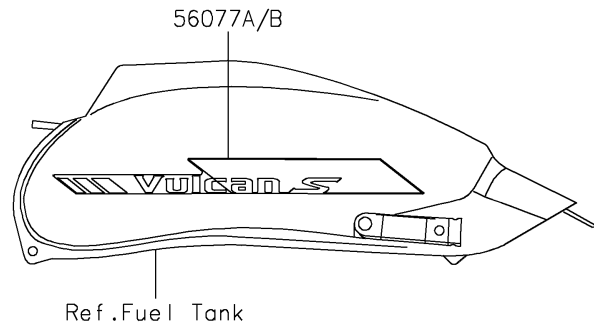

2025 Vulcan S PARTS DIAGRAM

Decals(Khaki)(DRFAN/DRFAL)

F2861A

2025 Vulcan S PARTS LIST

Decals(Khaki)(DRFAN/DRFAL)

ITEM NAME	PART NUMBER	QUANTITY
MARK,ABS (Ref # 56054)	56054-1412	2
MARK,CLUTCH COVER,KAWASAKI (Ref # 56054A)	56054-1728	1
PATTERN,FR WHEEL,GOLD,6X1496 (Ref # 56076)	56076-7667	2
PATTERN,RR WHEEL,GOLD,6X1424 (Ref # 56076A)	56076-7668	2
PATTERN,FUEL TANK,UPP (Ref # 56077)	56077-1061	1
PATTERN,FUEL TANK,LH (Ref # 56077A)	56077-1062	1
PATTERN,FUEL TANK,RH (Ref # 56077B)	56077-1063	1
PATTERN,SHROUD COVER,LH (Ref # 56077C)	56077-1064	1
PATTERN,SHROUD COVER,RH (Ref # 56077D)	56077-1065	1
RIM STRIPE APPLICATOR (Ref # 57001)	57001-1752	AR