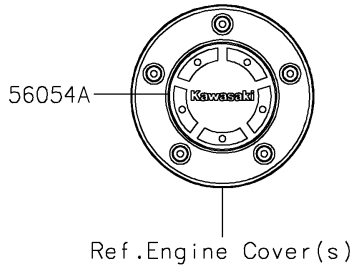

2025 Vulcan S PARTS DIAGRAM

Decals(Khaki)(DRFAN/DRFAL)

F2861A

2025 Vulcan S PARTS LIST

Decals(Khaki)(DRFAN/DRFAL)

ITEM NAME	PART NUMBER	QUANTITY
MARK,ABS (Ref # 56054)	56054-1412	2
MARK,CLUTCH COVER,KAWASAKI (Ref # 56054A)	56054-1728	1
PATTERN,FR WHEEL,GOLD,6X1496 (Ref # 56076)	56076-7667	2
PATTERN,RR WHEEL,GOLD,6X1424 (Ref # 56076A)	56076-7668	2
PATTERN,FUEL TANK,UPP (Ref # 56077)	56077-1061	1
PATTERN,FUEL TANK,LH (Ref # 56077A)	56077-1062	1
PATTERN,FUEL TANK,RH (Ref # 56077B)	56077-1063	1
PATTERN,SHROUD COVER,LH (Ref # 56077C)	56077-1064	1
PATTERN,SHROUD COVER,RH (Ref # 56077D)	56077-1065	1
RIM STRIPE APPLICATOR (Ref # 57001)	57001-1752	AR