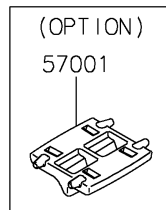

2025 Vulcan S PARTS DIAGRAM

Decals(Khaki)(DRFAN/DRFAL)

F2861A

2025 Vulcan S PARTS LIST

Decals(Khaki)(DRFAN/DRFAL)

ITEM NAME	PART NUMBER	QUANTITY
MARK,ABS (Ref # 56054)	56054-1412	2
MARK,CLUTCH COVER,KAWASAKI (Ref # 56054A)	56054-1728	1
PATTERN,FR WHEEL,GOLD,6X1496 (Ref # 56076)	56076-7667	2
PATTERN,RR WHEEL,GOLD,6X1424 (Ref # 56076A)	56076-7668	2
PATTERN,FUEL TANK,UPP (Ref # 56077)	56077-1061	1
PATTERN,FUEL TANK,LH (Ref # 56077A)	56077-1062	1
PATTERN,FUEL TANK,RH (Ref # 56077B)	56077-1063	1
PATTERN,SHROUD COVER,LH (Ref # 56077C)	56077-1064	1
PATTERN,SHROUD COVER,RH (Ref # 56077D)	56077-1065	1
RIM STRIPE APPLICATOR (Ref # 57001)	57001-1752	AR