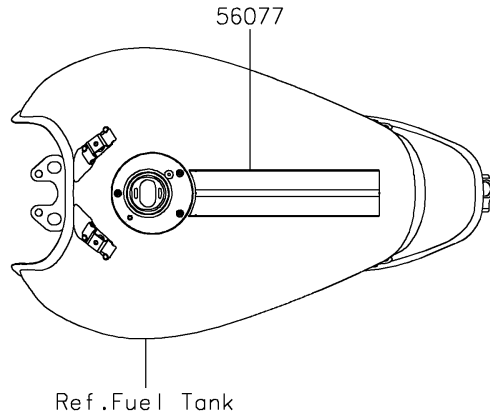

2025 Vulcan S PARTS DIAGRAM

Decals(Khaki)(DRFAN/DRFAL)

F2861A

2025 Vulcan S PARTS LIST

Decals(Khaki)(DRFAN/DRFAL)

ITEM NAME	PART NUMBER	QUANTITY
MARK,ABS (Ref # 56054)	56054-1412	2
MARK,CLUTCH COVER,KAWASAKI (Ref # 56054A)	56054-1728	1
PATTERN,FR WHEEL,GOLD,6X1496 (Ref # 56076)	56076-7667	2
PATTERN,RR WHEEL,GOLD,6X1424 (Ref # 56076A)	56076-7668	2
PATTERN,FUEL TANK,UPP (Ref # 56077)	56077-1061	1
PATTERN,FUEL TANK,LH (Ref # 56077A)	56077-1062	1
PATTERN,FUEL TANK,RH (Ref # 56077B)	56077-1063	1
PATTERN,SHROUD COVER,LH (Ref # 56077C)	56077-1064	1
PATTERN,SHROUD COVER,RH (Ref # 56077D)	56077-1065	1
RIM STRIPE APPLICATOR (Ref # 57001)	57001-1752	AR