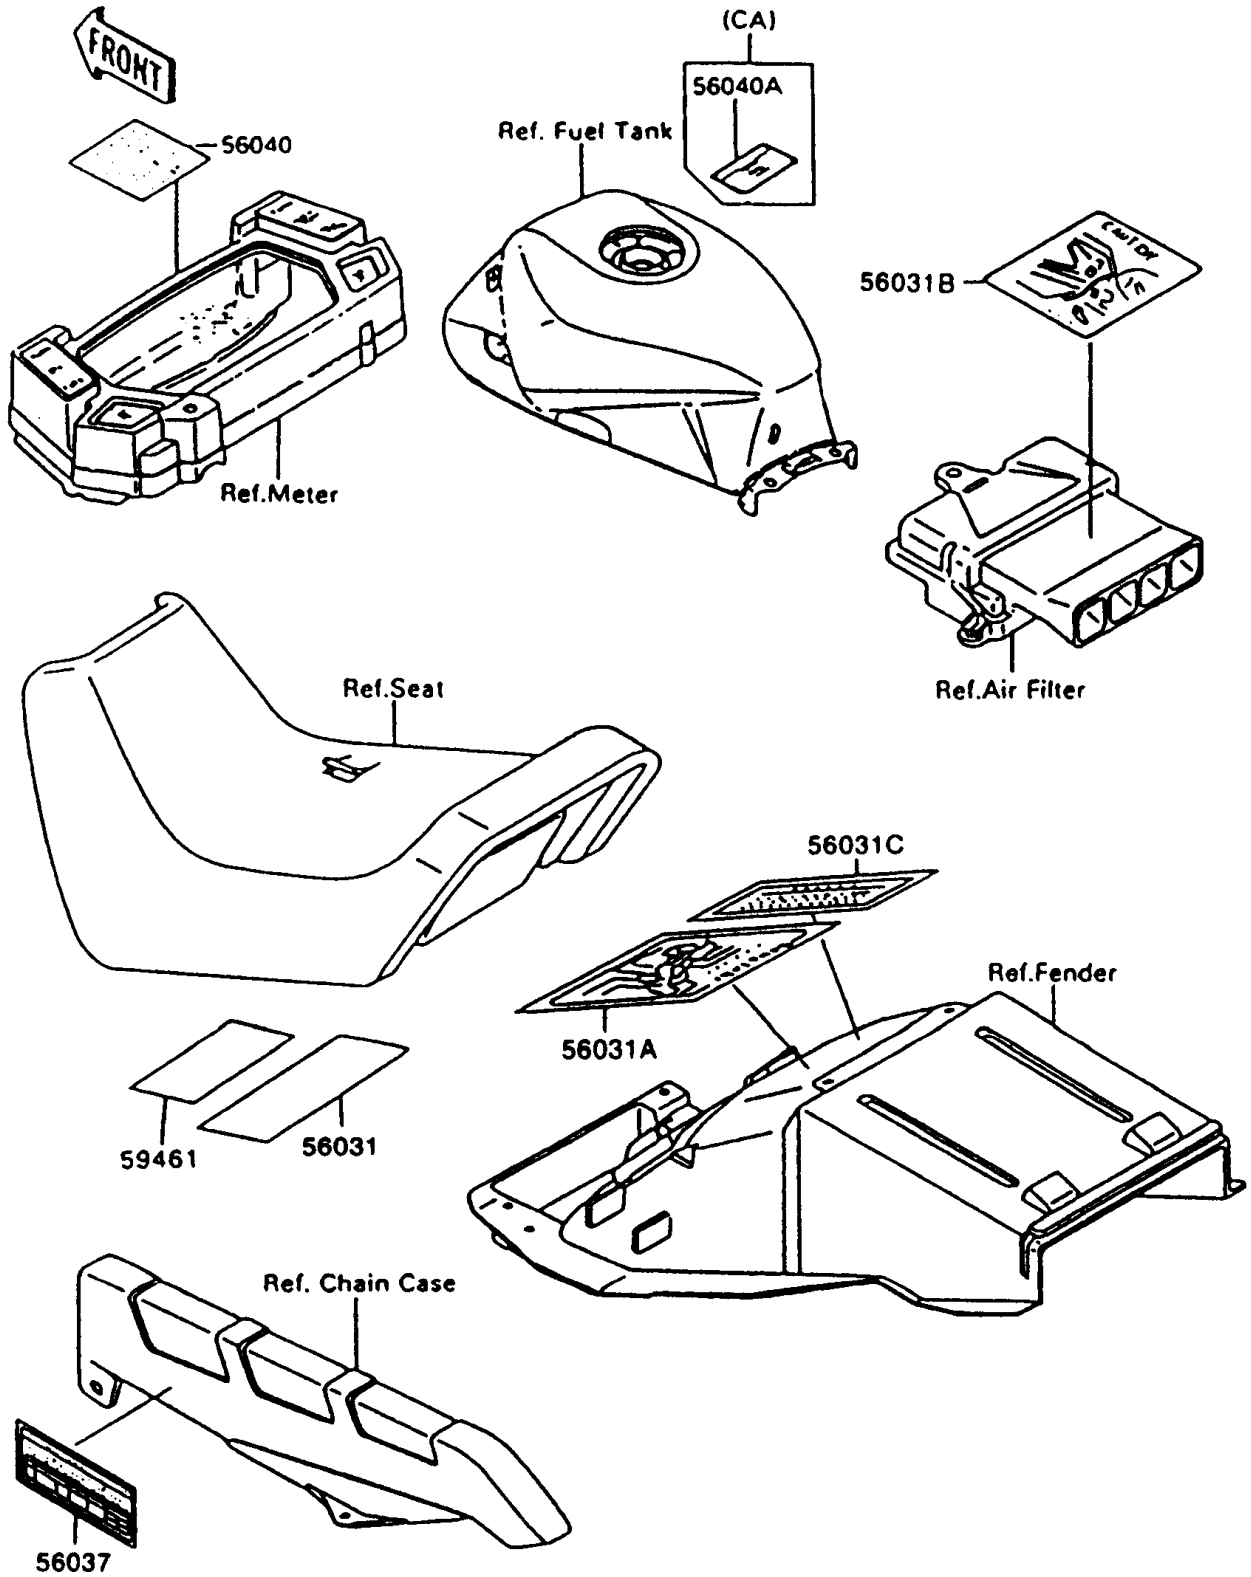

1997 Ninja® 600R PARTS DIAGRAM

Labels

F2860-0598

1997 Ninja® 600R PARTS LIST

Labels

ITEM NAME	PART NUMBER	QUANTITY
LABEL-MANUAL,OIL & OIL FILTER (Ref # 56031)	56031-1093	1
LABEL-MANUAL,DAILY SAFETY (Ref # 56031A)	56031-1550	1
LABEL-MANUAL,BATTERY VENT (Ref # 56031B)	56031-1551	1
LABEL-MANUAL,CHAIN (Ref # 56031C)	56031-1983	1
LABEL-SPECIFICATION,TIRE&LOAD (Ref # 56037)	56037-1430	1
LABEL-WARNING,BREAK IN CAUTION (Ref # 56040)	56040-1007	1
LABEL-WARNING,EVAPO (Ref # 56040A)	56040-1121	1
LABEL-CERTIFICATION,EVAPO ROUT (Ref # 59461)	59461-1425	1