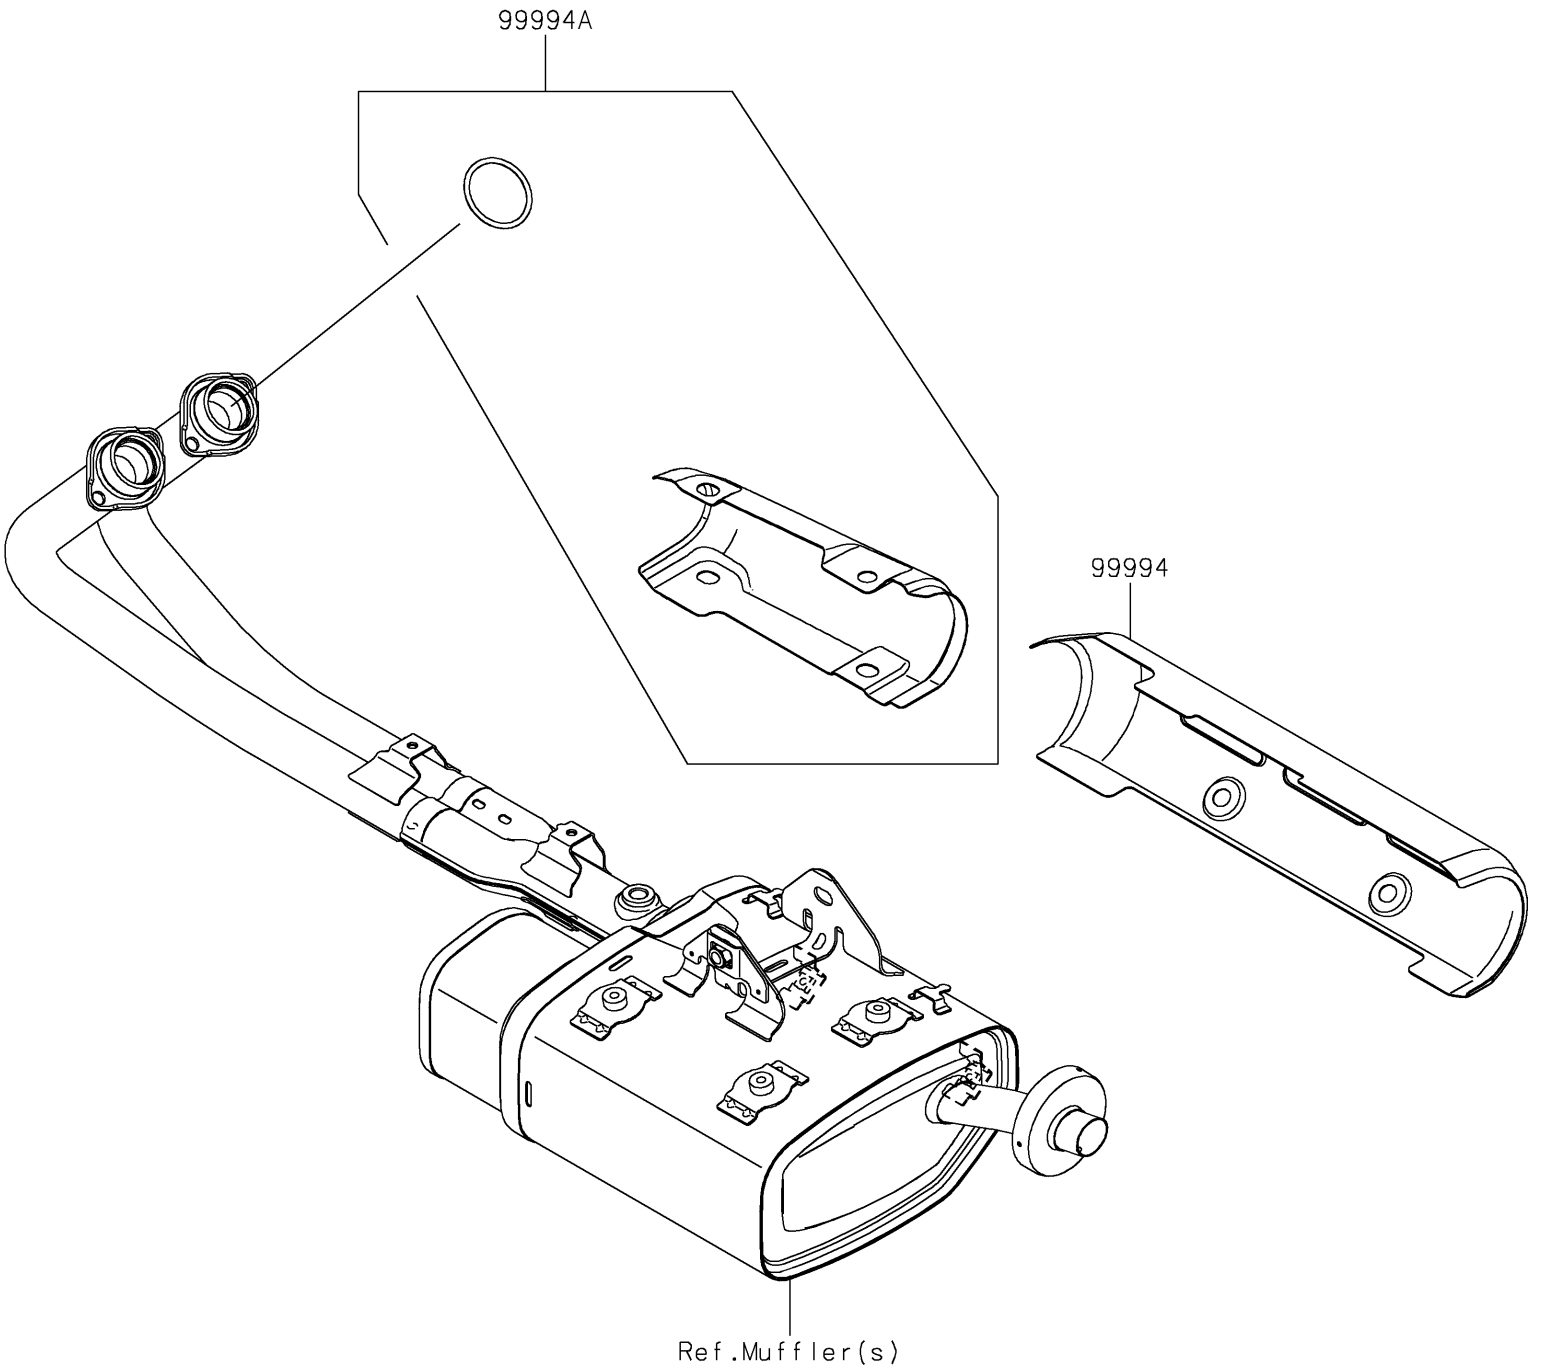

2025 Vulcan S PARTS DIAGRAM

Accessory(Muffler Cover)

F2910

2025 Vulcan S PARTS LIST

Accessory(Muffler Cover)

ITEM NAME	PART NUMBER	QUANTITY
KIT-ACCESSORY,COVER,MUFFLER (Ref # 99994)	99994-0578	1
KIT-ACCESSORY,COVER,EX-PIPE (Ref # 99994A)	99994-0579	1