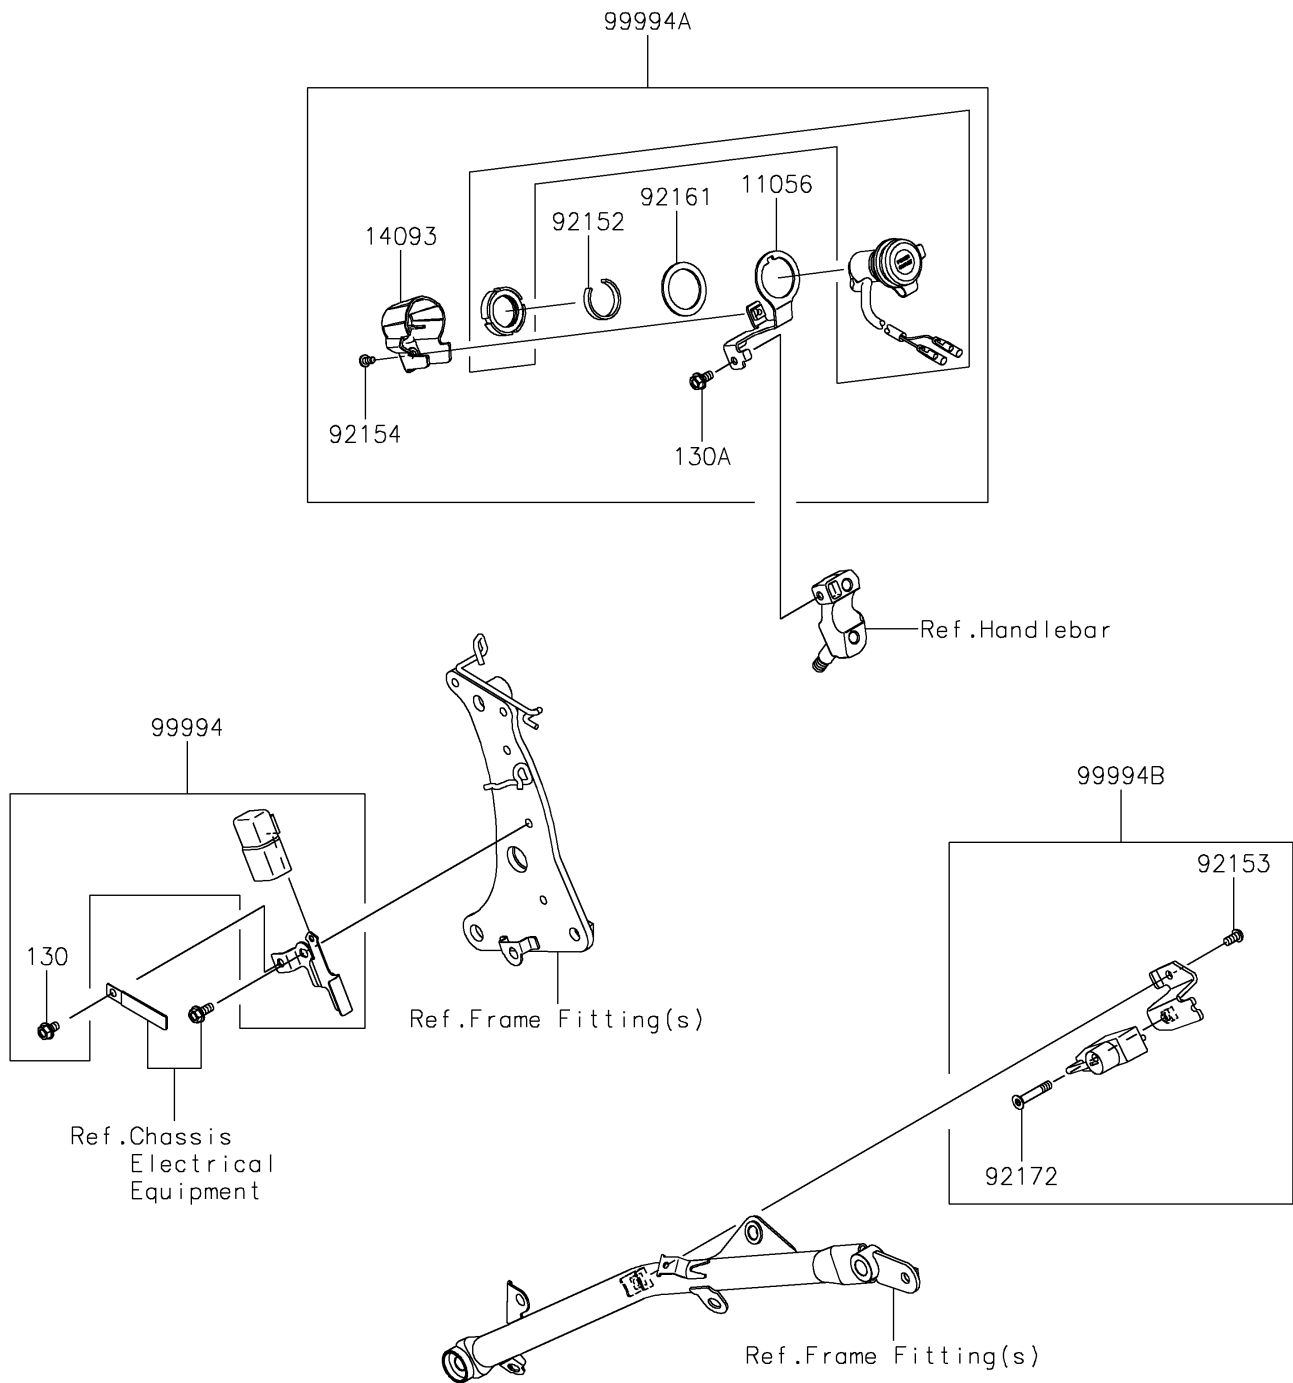

2025 Vulcan S PARTS DIAGRAM

Accessory(Helmet Lock etc.)

F2910C

2025 Vulcan S PARTS LIST

Accessory(Helmet Lock etc.)

ITEM NAME	PART NUMBER	QUANTITY
BRACKET (Ref # 11056)	11056-7538	1
COVER,SOCKET (Ref # 14093)	14093-0212	1
COLLAR (Ref # 92152)	92152-2135	1
BOLT,6X12 (Ref # 92153)	92153-0906	1
BOLT,SOCKET,5X10 (Ref # 92154)	92154-1292	1
DAMPER (Ref # 92161)	92161-1789	1
SCREW,HEXLOBE,6X35 (Ref # 92172)	92172-0835	1
KIT-ACCESSORY,RELAY (Ref # 99994)	99994-0510	1
KIT-ACCESSORY,DC SOCKET (Ref # 99994A)	99994-0541	1
KIT-ACCESSORY,HELMET LOCK (Ref # 99994B)	99994-0880	1
BOLT-FLANGED,6X10 (Ref # 130)	130AA0610	1
BOLT-FLANGED,6X12 (Ref # 130A)	130BB0612	1