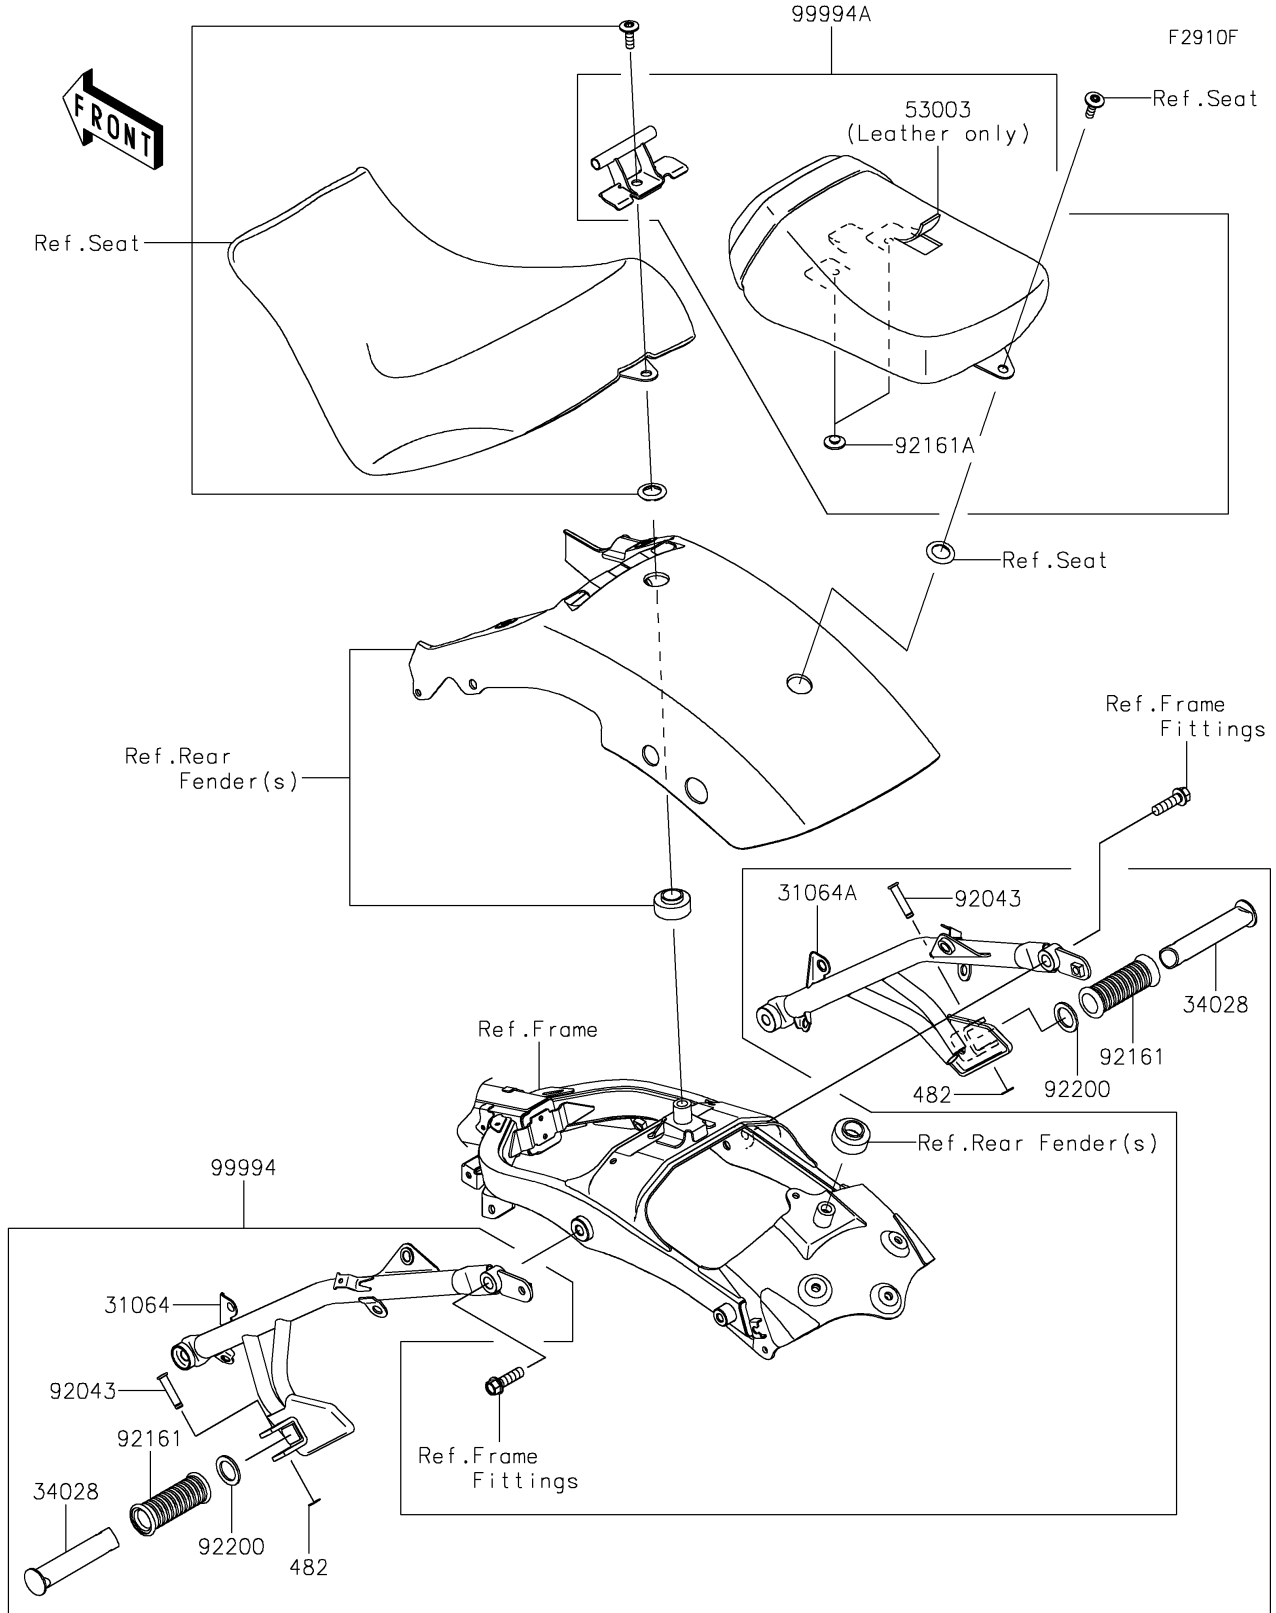

2024 Vulcan S PARTS DIAGRAM

Accessory(Passenger Seat)

2024 Vulcan S PARTS LIST

Accessory(Passenger Seat)

ITEM NAME	PART NUMBER	QUANTITY
PIPE-COMP,RR,LH,F.S.BLACK (Ref # 31064)	31064-0650-18R	1
PIPE-COMP,RR,RH,F.S.BLACK (Ref # 31064A)	31064-0651-18R	1
STEP,RR (Ref # 34028)	34028-0344	2
LEATHER,RR SEAT,BLACK (Ref # 53003)	53003-0568-MA	1
PIN,8X36.5 (Ref # 92043)	92043-1339	2
DAMPER,STEP (Ref # 92161)	92161-0232	2
DAMPER,8X22X10 (Ref # 92161A)	92161-1685	2
WASHER,22.5X33X2.3 (Ref # 92200)	92200-1482	2
KIT-ACCESSORY,REAR STEP (Ref # 99994)	99994-0570	1
KIT-ACCESSORY,PASSENGER SEAT (Ref # 99994A)	99994-1558	1
CIRCLIP-TYPE-E (Ref # 482)	482EA7000	2