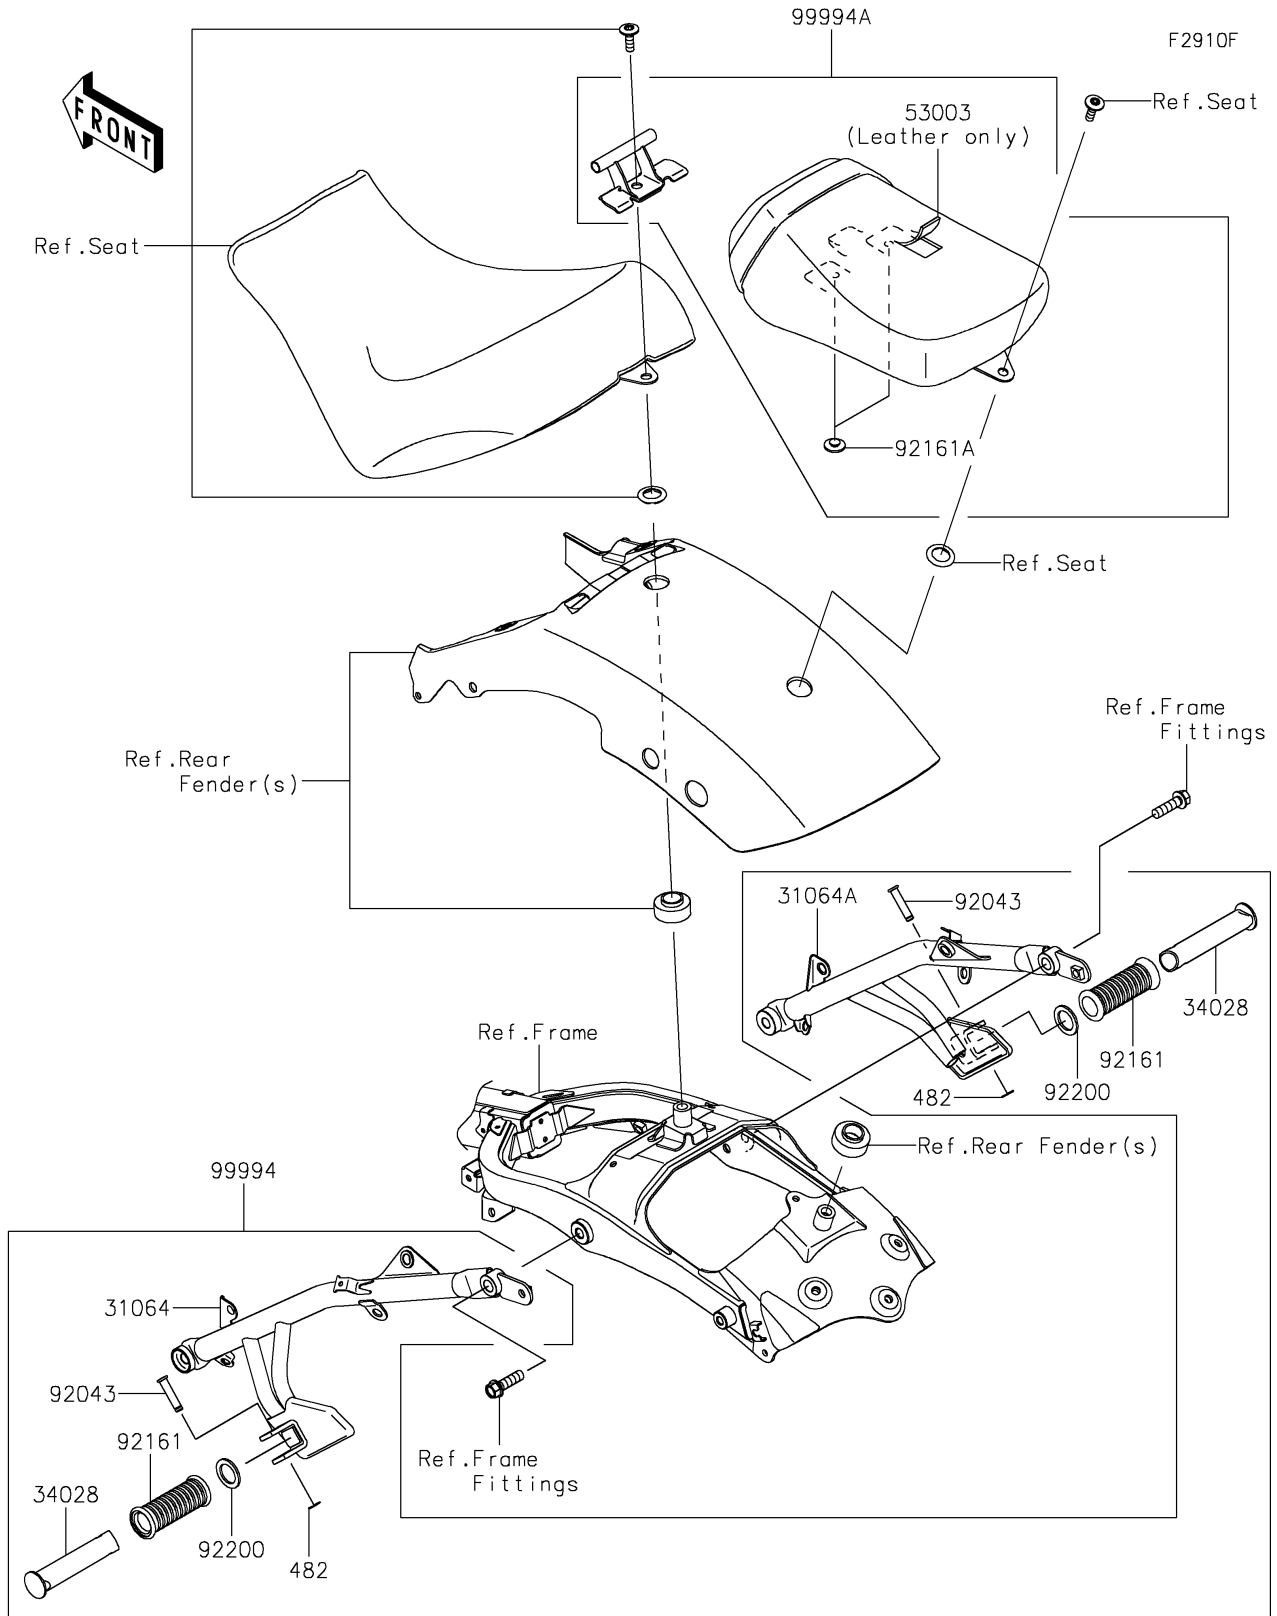

# 2025 Vulcan S PARTS DIAGRAM

Accessory(Passenger Seat)

## 2025 Vulcan S PARTS LIST

Accessory(Passenger Seat)

ITEM NAME	PART NUMBER	QUANTITY
PIPE-COMP,RR,LH,F.S.BLACK (Ref # 31064)	31064-0650-18R	1
PIPE-COMP,RR,RH,F.S.BLACK (Ref # 31064A)	31064-0651-18R	1
STEP,RR (Ref # 34028)	34028-0344	2
LEATHER,RR SEAT,BLACK (Ref # 53003)	53003-0568-MA	1
PIN,8X36.5 (Ref # 92043)	92043-1339	2
DAMPER,STEP (Ref # 92161)	92161-0232	2
DAMPER,8X22X10 (Ref # 92161A)	92161-1685	2
WASHER,22.5X33X2.3 (Ref # 92200)	92200-1482	2
KIT-ACCESSORY,REAR STEP (Ref # 99994)	99994-0570	1
KIT-ACCESSORY,PASSENGER SEAT (Ref # 99994A)	99994-1558	1
CIRCLIP-TYPE-E (Ref # 482)	482EA7000	2