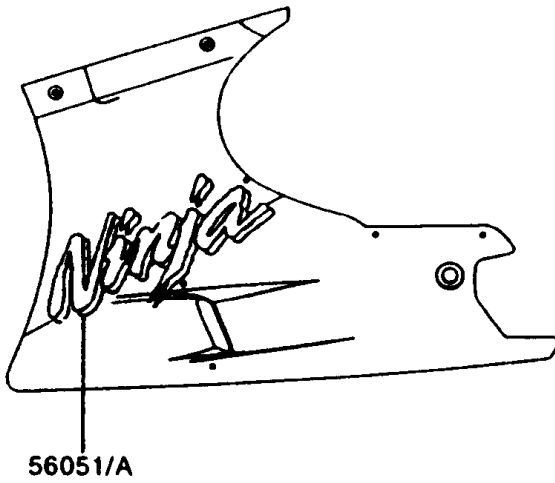

1997 Ninja® 600R PARTS DIAGRAM

Decals

F2861

1997 Ninja® 600R PARTS LIST

Decals

ITEM NAME	PART NUMBER	QUANTITY
MARK,LWR COWLING,LH,NINJA (Ref # 56051)	56051-1566	1
MARK,LWR COWLING,RH,NINJA (Ref # 56051A)	56051-1567	1
PATTERN,SIDE COVER,LH (Ref # 56061)	56061-1869	1
PATTERN,SIDE COVER,RH (Ref # 56061A)	56061-1870	1
PATTERN,SEAT COVER,LH (Ref # 56061B)	56061-1871	1
PATTERN,SEAT COVER,RH (Ref # 56061C)	56061-1872	1
PATTERN,UPP COWLING,LH (Ref # 56061D)	56061-1873	1
PATTERN,UPP COWLING,RH (Ref # 56061E)	56061-1874	1
PATTERN,UPP COWLING,FR,LH (Ref # 56061F)	56061-1875	1
PATTERN,UPP COWLING,FR,RH (Ref # 56061G)	56061-1876	1
PATTERN,UPP COWLING,RR,LH (Ref # 56061H)	56061-1877	1
PATTERN,UPP COWLING,RR,RH (Ref # 56061I)	56061-1878	1