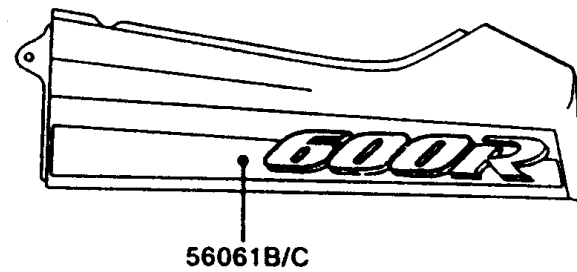

1997 Ninja® 600R PARTS DIAGRAM

Decals

F2861

1997 Ninja® 600R PARTS LIST

Decals

ITEM NAME	PART NUMBER	QUANTITY
MARK,LWR COWLING,LH,NINJA (Ref # 56051)	56051-1566	1
MARK,LWR COWLING,RH,NINJA (Ref # 56051A)	56051-1567	1
PATTERN,SIDE COVER,LH (Ref # 56061)	56061-1869	1
PATTERN,SIDE COVER,RH (Ref # 56061A)	56061-1870	1
PATTERN,SEAT COVER,LH (Ref # 56061B)	56061-1871	1
PATTERN,SEAT COVER,RH (Ref # 56061C)	56061-1872	1
PATTERN,UPP COWLING,LH (Ref # 56061D)	56061-1873	1
PATTERN,UPP COWLING,RH (Ref # 56061E)	56061-1874	1
PATTERN,UPP COWLING,FR,LH (Ref # 56061F)	56061-1875	1
PATTERN,UPP COWLING,FR,RH (Ref # 56061G)	56061-1876	1
PATTERN,UPP COWLING,RR,LH (Ref # 56061H)	56061-1877	1
PATTERN,UPP COWLING,RR,RH (Ref # 56061I)	56061-1878	1