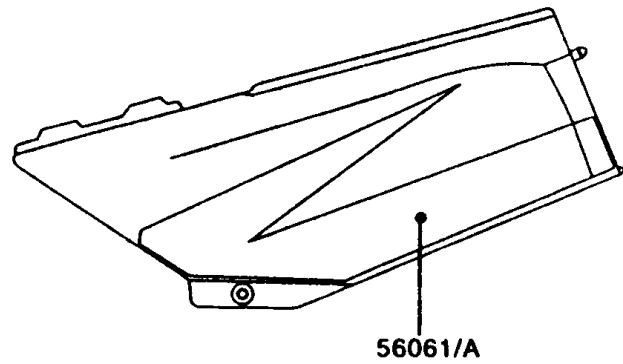

1997 Ninja® 600R PARTS DIAGRAM

Decals

F2861

1997 Ninja® 600R PARTS LIST

Decals

ITEM NAME	PART NUMBER	QUANTITY
MARK,LWR COWLING,LH,NINJA (Ref # 56051)	56051-1566	1
MARK,LWR COWLING,RH,NINJA (Ref # 56051A)	56051-1567	1
PATTERN,SIDE COVER,LH (Ref # 56061)	56061-1869	1
PATTERN,SIDE COVER,RH (Ref # 56061A)	56061-1870	1
PATTERN,SEAT COVER,LH (Ref # 56061B)	56061-1871	1
PATTERN,SEAT COVER,RH (Ref # 56061C)	56061-1872	1
PATTERN,UPP COWLING,LH (Ref # 56061D)	56061-1873	1
PATTERN,UPP COWLING,RH (Ref # 56061E)	56061-1874	1
PATTERN,UPP COWLING,FR,LH (Ref # 56061F)	56061-1875	1
PATTERN,UPP COWLING,FR,RH (Ref # 56061G)	56061-1876	1
PATTERN,UPP COWLING,RR,LH (Ref # 56061H)	56061-1877	1
PATTERN,UPP COWLING,RR,RH (Ref # 56061I)	56061-1878	1