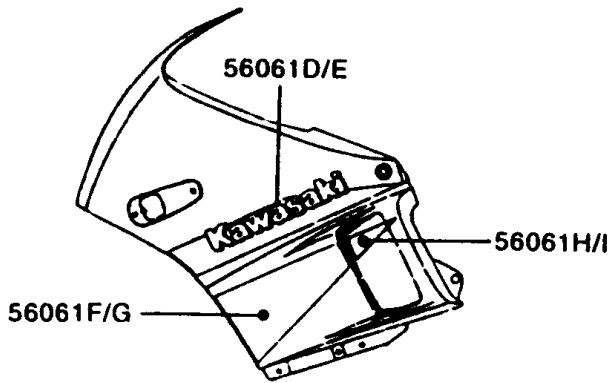

1997 Ninja® 600R PARTS DIAGRAM

Decals

F2861

1997 Ninja® 600R PARTS LIST

Decals

ITEM NAME	PART NUMBER	QUANTITY
MARK,LWR COWLING,LH,NINJA (Ref # 56051)	56051-1566	1
MARK,LWR COWLING,RH,NINJA (Ref # 56051A)	56051-1567	1
PATTERN,SIDE COVER,LH (Ref # 56061)	56061-1869	1
PATTERN,SIDE COVER,RH (Ref # 56061A)	56061-1870	1
PATTERN,SEAT COVER,LH (Ref # 56061B)	56061-1871	1
PATTERN,SEAT COVER,RH (Ref # 56061C)	56061-1872	1
PATTERN,UPP COWLING,LH (Ref # 56061D)	56061-1873	1
PATTERN,UPP COWLING,RH (Ref # 56061E)	56061-1874	1
PATTERN,UPP COWLING,FR,LH (Ref # 56061F)	56061-1875	1
PATTERN,UPP COWLING,FR,RH (Ref # 56061G)	56061-1876	1
PATTERN,UPP COWLING,RR,LH (Ref # 56061H)	56061-1877	1
PATTERN,UPP COWLING,RR,RH (Ref # 56061I)	56061-1878	1