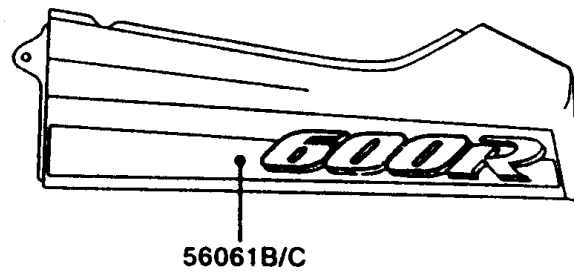

1997 Ninja® 600R PARTS DIAGRAM

Decals

F2861

1997 Ninja® 600R PARTS LIST

Decals

ITEM NAME	PART NUMBER	QUANTITY
MARK,LWR COWLING,LH,NINJA (Ref # 56051)	56051-1566	1
MARK,LWR COWLING,RH,NINJA (Ref # 56051A)	56051-1567	1
PATTERN,SIDE COVER,LH (Ref # 56061)	56061-1869	1
PATTERN,SIDE COVER,RH (Ref # 56061A)	56061-1870	1
PATTERN,SEAT COVER,LH (Ref # 56061B)	56061-1871	1
PATTERN,SEAT COVER,RH (Ref # 56061C)	56061-1872	1
PATTERN,UPP COWLING,LH (Ref # 56061D)	56061-1873	1
PATTERN,UPP COWLING,RH (Ref # 56061E)	56061-1874	1
PATTERN,UPP COWLING,FR,LH (Ref # 56061F)	56061-1875	1
PATTERN,UPP COWLING,FR,RH (Ref # 56061G)	56061-1876	1
PATTERN,UPP COWLING,RR,LH (Ref # 56061H)	56061-1877	1
PATTERN,UPP COWLING,RR,RH (Ref # 56061I)	56061-1878	1