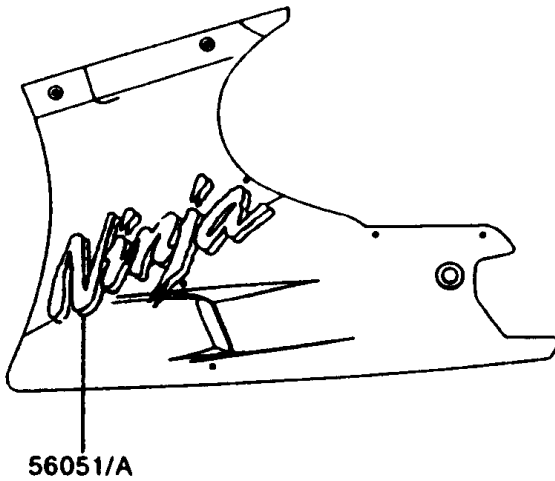

1997 Ninja® 600R PARTS DIAGRAM

Decals

F2861

1997 Ninja® 600R PARTS LIST

Decals

ITEM NAME	PART NUMBER	QUANTITY
MARK,LWR COWLING,LH,NINJA (Ref # 56051)	56051-1566	1
MARK,LWR COWLING,RH,NINJA (Ref # 56051A)	56051-1567	1
PATTERN,SIDE COVER,LH (Ref # 56061)	56061-1869	1
PATTERN,SIDE COVER,RH (Ref # 56061A)	56061-1870	1
PATTERN,SEAT COVER,LH (Ref # 56061B)	56061-1871	1
PATTERN,SEAT COVER,RH (Ref # 56061C)	56061-1872	1
PATTERN,UPP COWLING,LH (Ref # 56061D)	56061-1873	1
PATTERN,UPP COWLING,RH (Ref # 56061E)	56061-1874	1
PATTERN,UPP COWLING,FR,LH (Ref # 56061F)	56061-1875	1
PATTERN,UPP COWLING,FR,RH (Ref # 56061G)	56061-1876	1
PATTERN,UPP COWLING,RR,LH (Ref # 56061H)	56061-1877	1
PATTERN,UPP COWLING,RR,RH (Ref # 56061I)	56061-1878	1