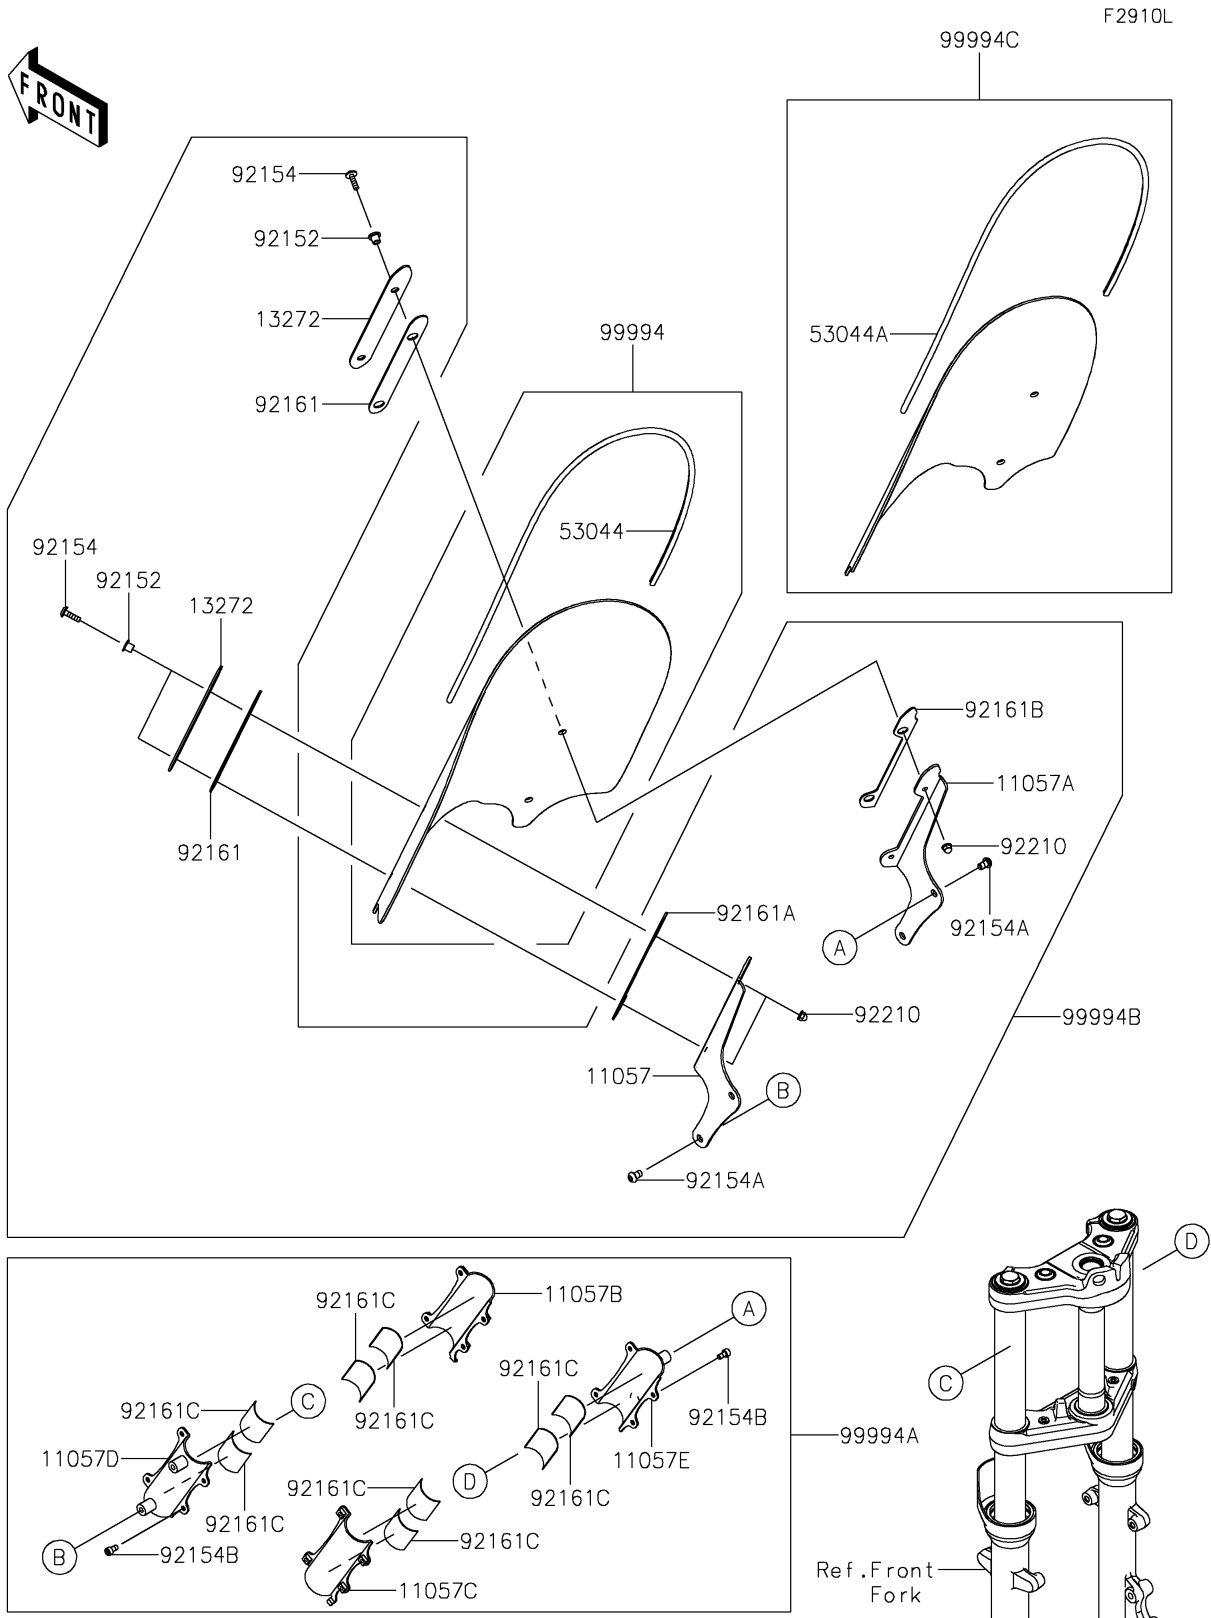

2025 Vulcan S PARTS DIAGRAM

Accessory(Windshield)

2025 Vulcan S PARTS LIST

Accessory(Windshield)

ITEM NAME	PART NUMBER	QUANTITY
BRACKET,LH (Ref # 11057)	11057-0212	1
BRACKET,RH (Ref # 11057A)	11057-0213	1
BRACKET,LH,INNER (Ref # 11057B)	11057-0215	1
BRACKET,RH,INNER (Ref # 11057C)	11057-0217	1
BRACKET,LH,OUTER (Ref # 11057D)	11057-0857	1
BRACKET,RH,OUTER (Ref # 11057E)	11057-0858	1
PLATE (Ref # 13272)	13272-2181	2
TRIM (Ref # 53044)	53044-0606	1
TRIM,WINDSHIELD,SHORT TYPE (Ref # 53044A)	53044-1272	1
COLLAR,6.8X10X10.9 (Ref # 92152)	92152-2261	4
BOLT,SOCKET,6X22 (Ref # 92154)	92154-0787	4
BOLT,SOCKET,8X14 (Ref # 92154A)	92154-1032	4
BOLT-SOCKET,6X12 (Ref # 92154B)	92154-2688	8
DAMPER (Ref # 92161)	92161-1862	2
DAMPER (Ref # 92161A)	92161-1863	1
DAMPER (Ref # 92161B)	92161-1864	1
DAMPER,60X140X1 (Ref # 92161C)	92161-1868	8
NUT,CAP,6MM (Ref # 92210)	92210-0322	4
KIT,WINDSHIELD LARGE W/O KQR (Ref # 99994)	99994-0823	1
KIT-ACCESSORY,WSHLD-BKT(F/F) (Ref # 99994A)	99994-0824	1
KIT-ACCESSORY,WSHLD-BKT (Ref # 99994B)	99994-0825	1
KIT,WINDSHIELD MEDIUM W/O KQR (Ref # 99994C)	99994-0828	1