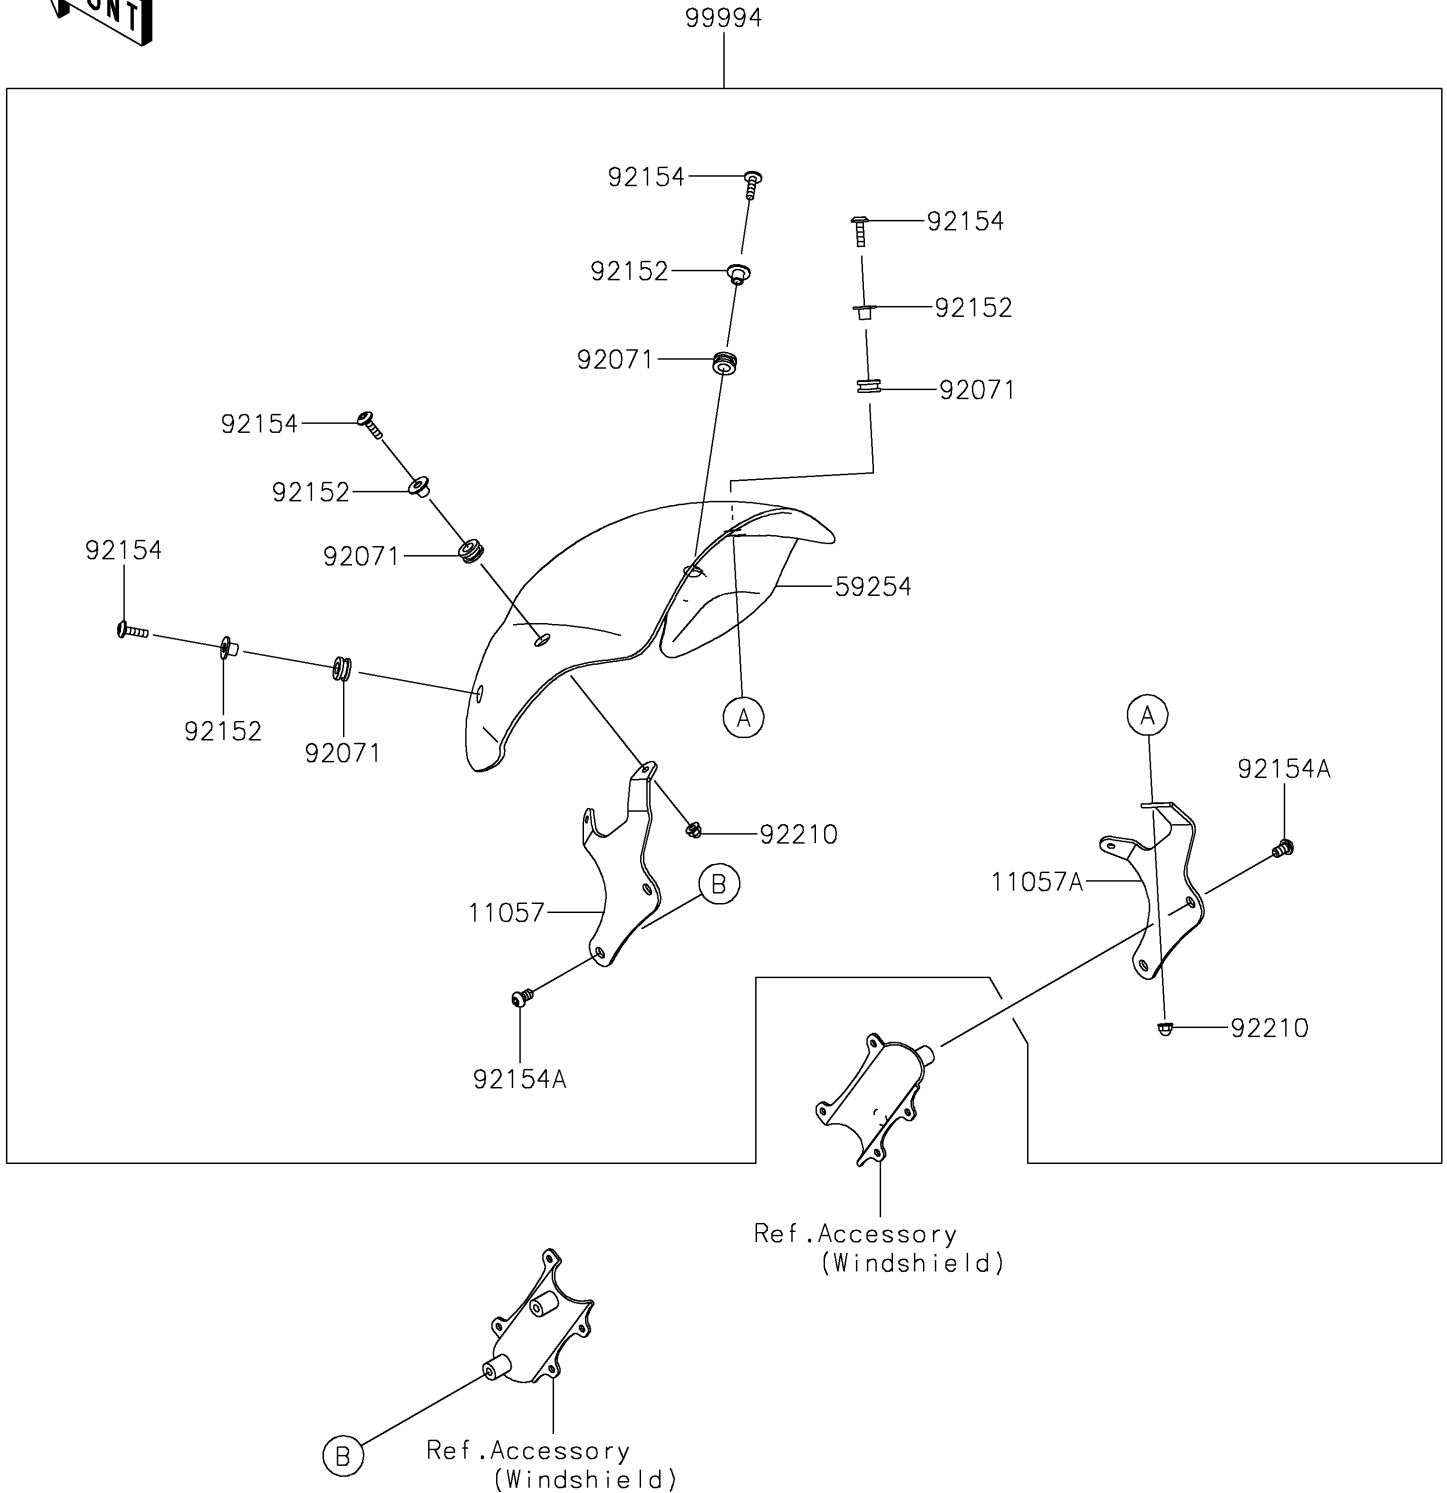

2024 VULCAN® S ABS PARTS DIAGRAM

Accessory(Cafe Deflector)

F2910M

2024 VULCAN® S ABS PARTS LIST

Accessory(Cafe Deflector)

ITEM NAME	PART NUMBER	QUANTITY
BRACKET,LH (Ref # 11057)	11057-0220	1
BRACKET,RH (Ref # 11057A)	11057-0221	1
DEFLECTOR (Ref # 59254)	59254-0005	1
GROMMET,10X20X10 (Ref # 92071)	92071-0759	4
COLLAR,6.8X10X11.1 (Ref # 92152)	92152-2251	4
BOLT,SOCKET,6X22 (Ref # 92154)	92154-0787	4
BOLT,SOCKET,8X14 (Ref # 92154A)	92154-1032	4
NUT,CAP,6MM (Ref # 92210)	92210-0322	4
KIT-ACC,CAFE DEFLECTOR W/O KQR (Ref # 99994)	99994-0826	1