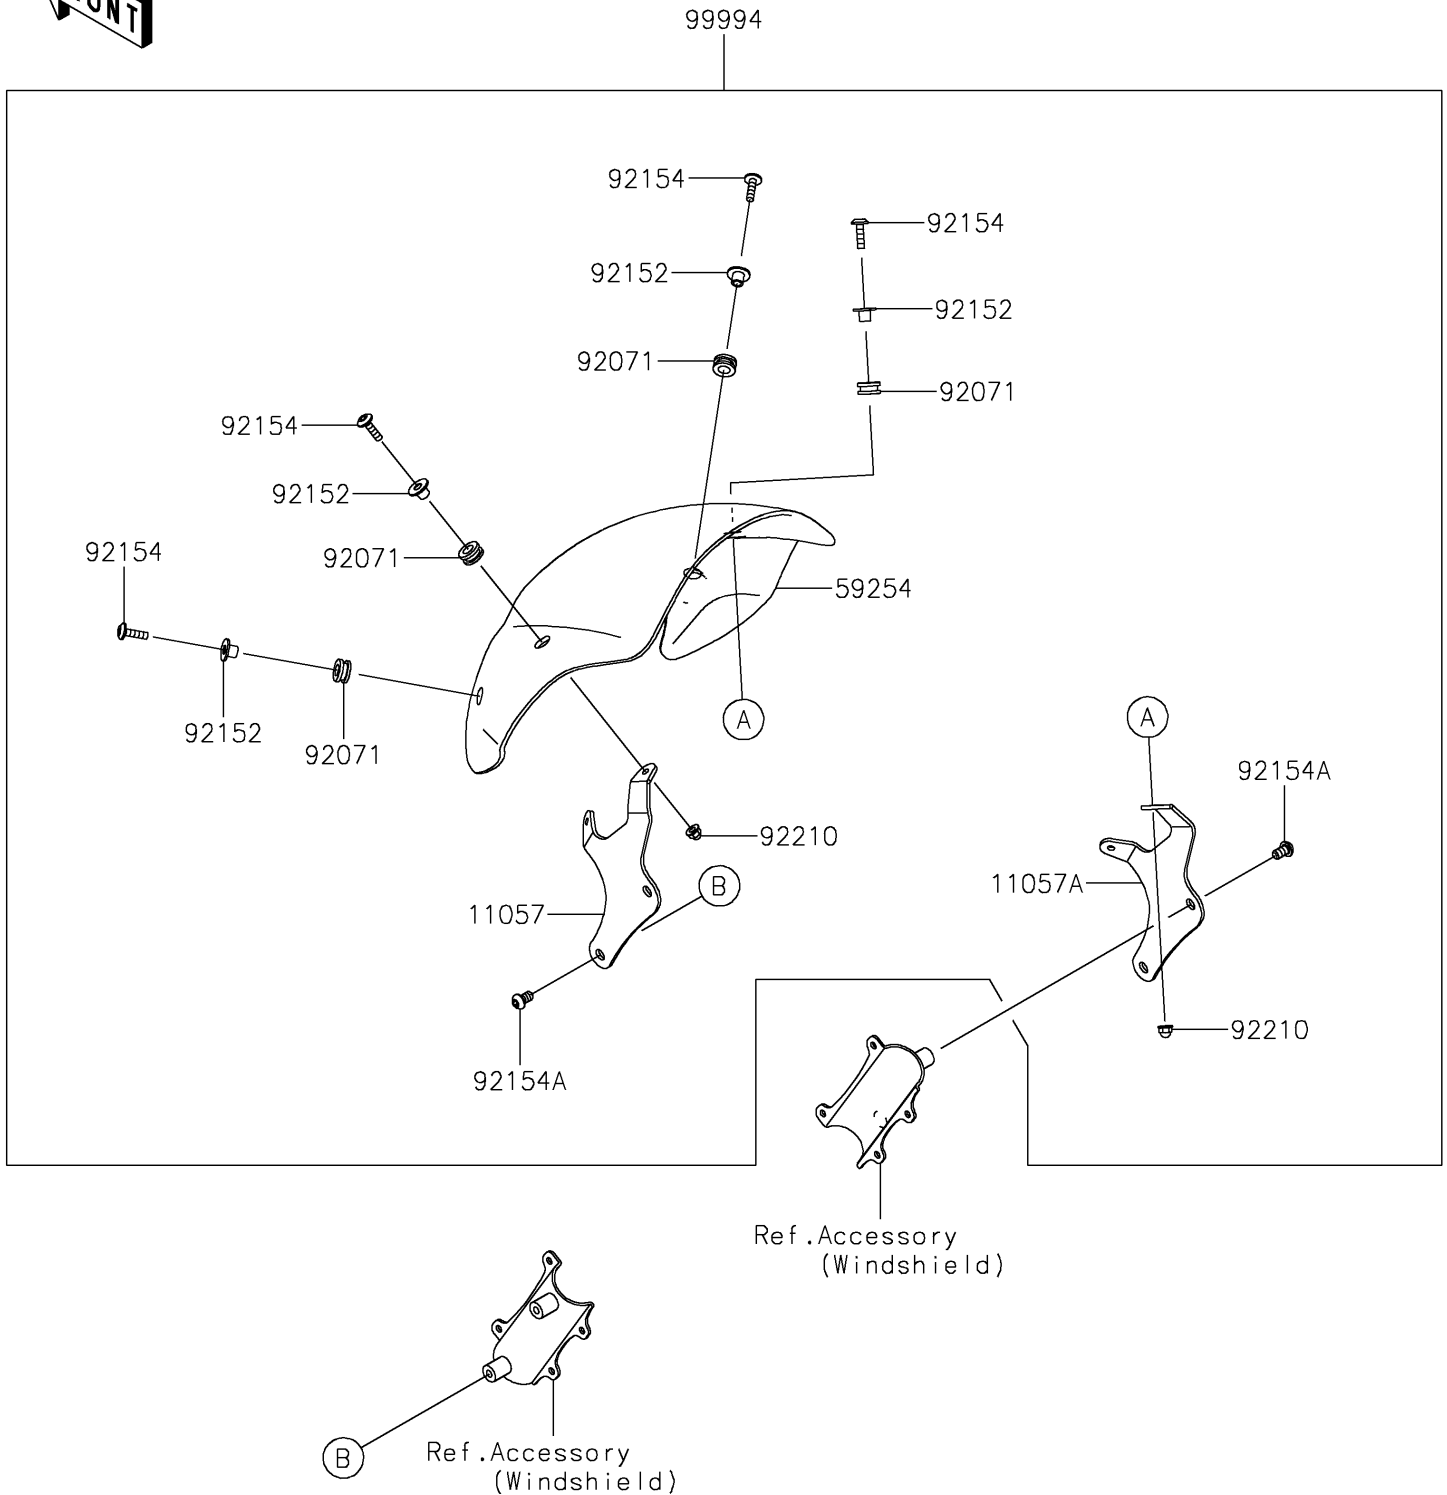

2025 Vulcan S PARTS DIAGRAM

Accessory(Cafe Deflector)

F2910M

2025 Vulcan S PARTS LIST

Accessory(Cafe Deflector)

ITEM NAME	PART NUMBER	QUANTITY
BRACKET,LH (Ref # 11057)	11057-0220	1
BRACKET,RH (Ref # 11057A)	11057-0221	1
DEFLECTOR (Ref # 59254)	59254-0005	1
GROMMET,10X20X10 (Ref # 92071)	92071-0759	4
COLLAR,6.8X10X11.1 (Ref # 92152)	92152-2251	4
BOLT,SOCKET,6X22 (Ref # 92154)	92154-0787	4
BOLT,SOCKET,8X14 (Ref # 92154A)	92154-1032	4
NUT,CAP,6MM (Ref # 92210)	92210-0322	4
KIT-ACC,CAFE DEFLECTOR W/O KQR (Ref # 99994)	99994-0826	1