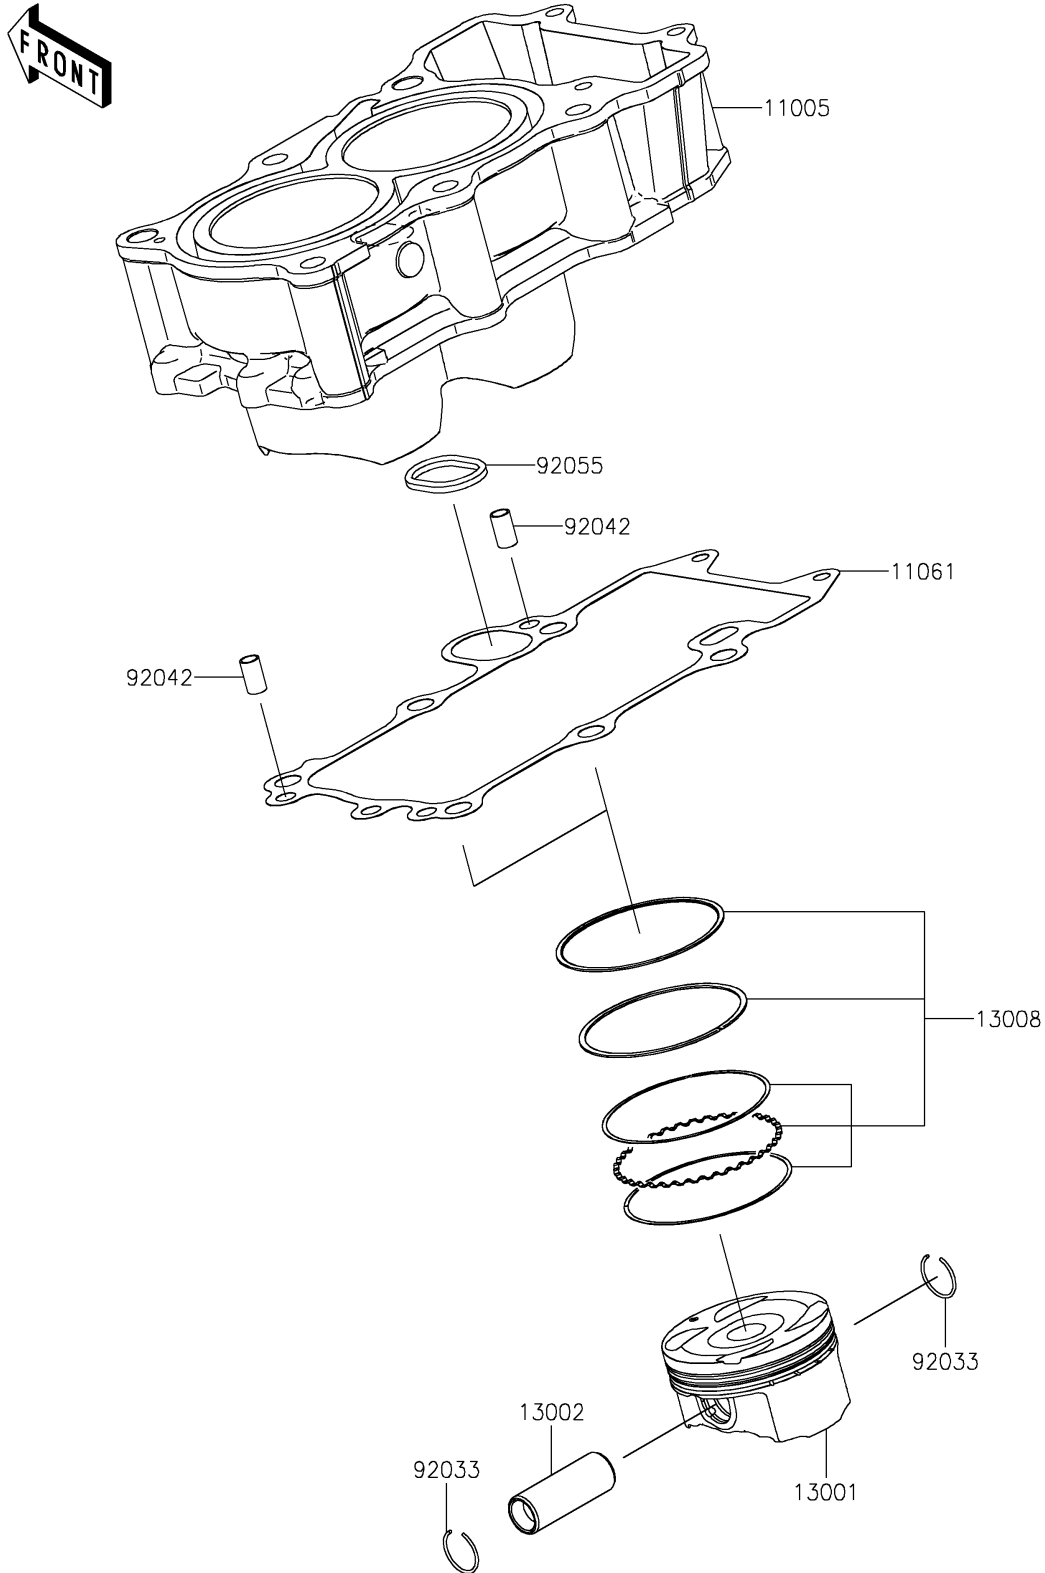

2025 Z500 ABS PARTS DIAGRAM

Cylinder/Piston(s)

E1120

2025 Z500 ABS PARTS LIST

Cylinder/Piston(s)

ITEM NAME	PART NUMBER	QUANTITY
CYLINDER-ENGINE (Ref # 11005)	11005-0740	1
GASKET,CYLINDER BASE (Ref # 11061)	11061-1458	1
PISTON-ENGINE (Ref # 13001)	13001-0853	2
PIN-PISTON (Ref # 13002)	13002-0050	2
RING-SET-PISTON (Ref # 13008)	13008-0603	2
RING-SNAP (Ref # 92033)	92033-1054	4
PIN,DOWEL,6.3X8X14 (Ref # 92042)	92042-007	2
RING-O (Ref # 92055)	92055-0888	1