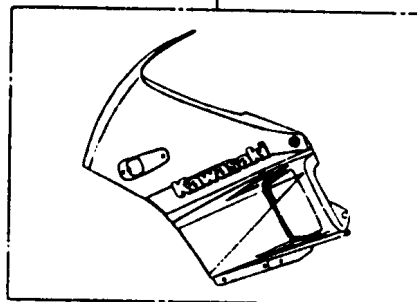

1997 Ninja® 600R PARTS DIAGRAM

Cowling

(55050/A)

WD

(55028)

WOD

1997 Ninja® 600R PARTS LIST

Cowling

ITEM NAME	PART NUMBER	QUANTITY
BRACKET,COWLING (Ref # 11045)	11045-1538	1
COVER,HEAD LAMP,F.RED (Ref # 14024)	14024-1408-B1	1
COVER,COWLING,INNER,RH (Ref # 14024A)	14024-1538	1
COVER,TRIM END (Ref # 14025)	14025-1756	2
WINDSHIELD (Ref # 39154)	39154-1107	1
TRIM,WINDSHIELD (Ref # 53044)	53044-1130	1
TRIM,COWLING,LH (Ref # 53044A)	53044-1193	1
TRIM,COWLING,RH (Ref # 53044B)	53044-1194	1
TRIM (Ref # 53044C)	53044-1198	1
COWLING,LWR,RED/BLUE (Ref # 55028)	55028-1156-3D	1
COWLING-ASSY.,UPP,LH,F.RED (Ref # 55050)	55050-5068-B1	1
COWLING-ASSY.,UPP,RH,F.RED (Ref # 55050A)	55050-5069-B1	1
MIRROR-ASSY,LH (Ref # 56001)	56001-1319	1
MIRROR-ASSY,RH (Ref # 56001A)	56001-1320	1
SCREW,6X14 (Ref # 92009)	92009-1288	4
SCREW,5X16 (Ref # 92009A)	92009-1654	6
SCREW,5X20 (Ref # 92009B)	92009-1656	8
NUT,CAP,8MM,BLACK (Ref # 92015)	92015-1174	1
NUT,WELL,5MM (Ref # 92015A)	92015-1640	10
NUT,5MM (Ref # 92015B)	92015-1710	4
WASHER,NYLON,5.3X11.5X1.5 (Ref # 92022)	92022-1521	6
WASHER,6.5X16X1.0 (Ref # 92022A)	92022-1654	2
GROMMET (Ref # 92071)	92071-056	2
DAMPER (Ref # 92075)	92075-1634	2
DAMPER,MIRROR (Ref # 92075A)	92075-1929	2
DAMPER (Ref # 92075B)	92075-1936	2
COLLAR,L=6.5,BLACK (Ref # 92143)	92143-1086	2
COLLAR,L=19.6 (Ref # 92143A)	92143-1100	2
COLLAR,BLACK (Ref # 92143B)	92143-1226	2