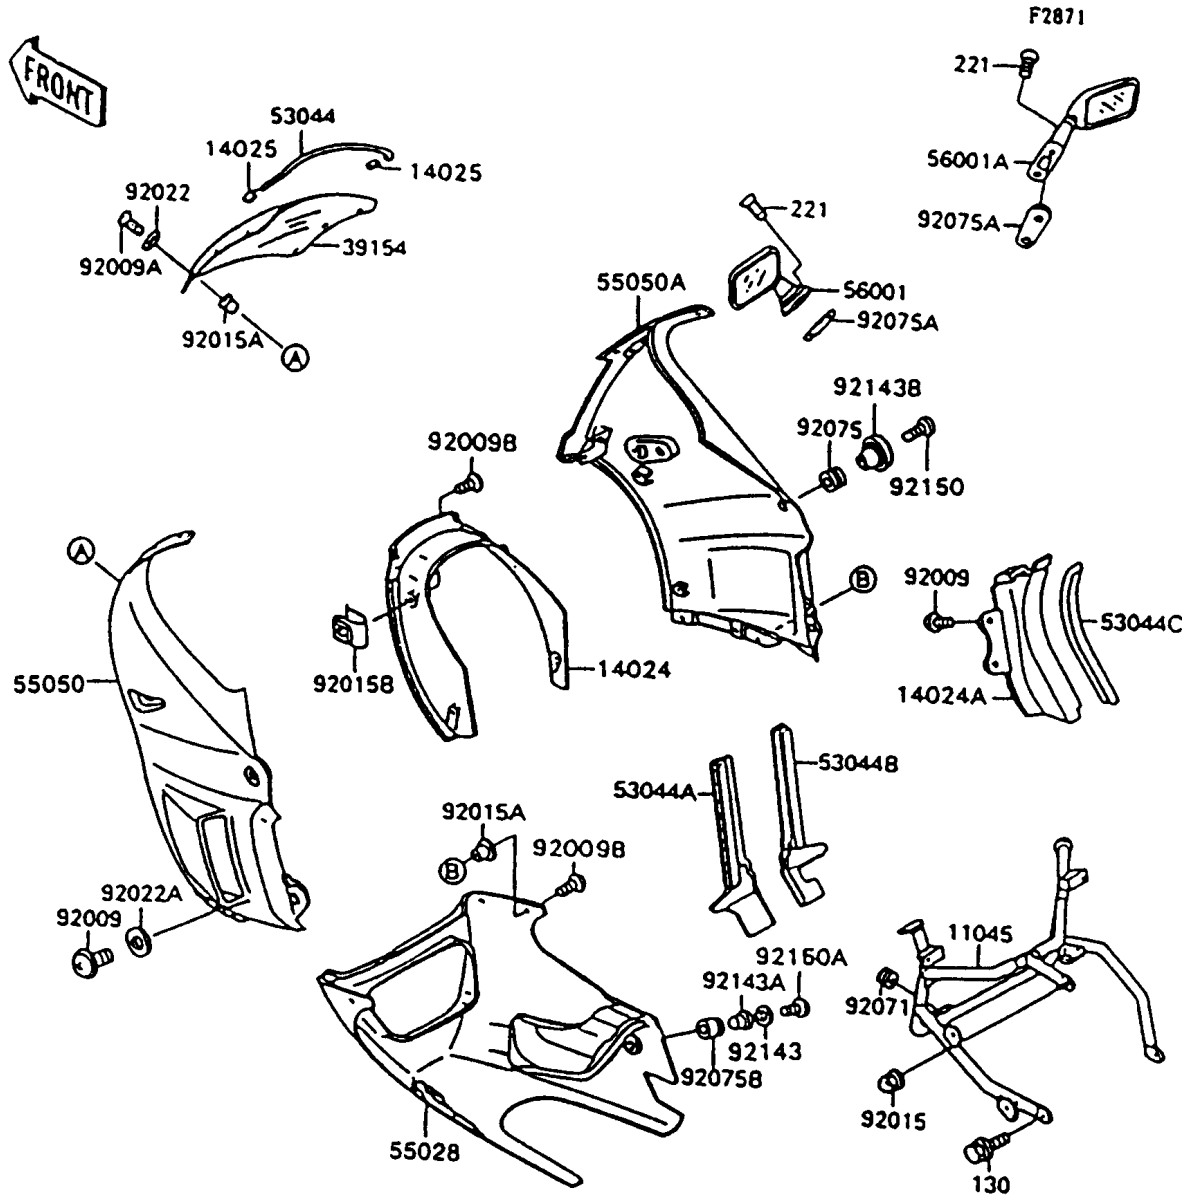

1997 Ninja® 600R PARTS DIAGRAM

Cowling

(55050/A)

WD

(55028)

WOD

1997 Ninja® 600R PARTS LIST

Cowling

ITEM NAME	PART NUMBER	QUANTITY
BRACKET,COWLING (Ref # 11045)	11045-1538	1
COVER,HEAD LAMP,F.RED (Ref # 14024)	14024-1408-B1	1
COVER,COWLING,INNER,RH (Ref # 14024A)	14024-1538	1
COVER,TRIM END (Ref # 14025)	14025-1756	2
WINDSHIELD (Ref # 39154)	39154-1107	1
TRIM,WINDSHIELD (Ref # 53044)	53044-1130	1
TRIM,COWLING,LH (Ref # 53044A)	53044-1193	1
TRIM,COWLING,RH (Ref # 53044B)	53044-1194	1
TRIM (Ref # 53044C)	53044-1198	1
COWLING,LWR,RED/BLUE (Ref # 55028)	55028-1156-3D	1
COWLING-ASSY.,UPP,LH,F.RED (Ref # 55050)	55050-5068-B1	1
COWLING-ASSY.,UPP,RH,F.RED (Ref # 55050A)	55050-5069-B1	1
MIRROR-ASSY,LH (Ref # 56001)	56001-1319	1
MIRROR-ASSY,RH (Ref # 56001A)	56001-1320	1
SCREW,6X14 (Ref # 92009)	92009-1288	4
SCREW,5X16 (Ref # 92009A)	92009-1654	6
SCREW,5X20 (Ref # 92009B)	92009-1656	8
NUT,CAP,8MM,BLACK (Ref # 92015)	92015-1174	1
NUT,WELL,5MM (Ref # 92015A)	92015-1640	10
NUT,5MM (Ref # 92015B)	92015-1710	4
WASHER,NYLON,5.3X11.5X1.5 (Ref # 92022)	92022-1521	6
WASHER,6.5X16X1.0 (Ref # 92022A)	92022-1654	2
GROMMET (Ref # 92071)	92071-056	2
DAMPER (Ref # 92075)	92075-1634	2
DAMPER,MIRROR (Ref # 92075A)	92075-1929	2
DAMPER (Ref # 92075B)	92075-1936	2
COLLAR,L=6.5,BLACK (Ref # 92143)	92143-1086	2
COLLAR,L=19.6 (Ref # 92143A)	92143-1100	2
COLLAR,BLACK (Ref # 92143B)	92143-1226	2

1997 Ninja® 600R PARTS LIST

Cowling

ITEM NAME	PART NUMBER	QUANTITY
BOLT,SOCKET,6X18 (Ref # 92150)	92150-1553	2
BOLT,SOCKET,6X30 (Ref # 92150A)	92150-1554	2
BOLT-FLANGED,8X12,BLACK (Ref # 130)	130C0812	2
SCREW-CSK-CROS,6X30 (Ref # 221)	221C0630	4