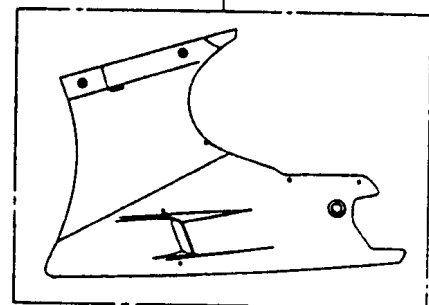

1997 Ninja® 600R PARTS DIAGRAM

Cowling

(55050/A)

WD

(55028)

WOD

1997 Ninja® 600R PARTS LIST

Cowling

ITEM NAME	PART NUMBER	QUANTITY
BRACKET,COWLING (Ref # 11045)	11045-1538	1
COVER,HEAD LAMP,F.RED (Ref # 14024)	14024-1408-B1	1
COVER,COWLING,INNER,RH (Ref # 14024A)	14024-1538	1
COVER,TRIM END (Ref # 14025)	14025-1756	2
WINDSHIELD (Ref # 39154)	39154-1107	1
TRIM,WINDSHIELD (Ref # 53044)	53044-1130	1
TRIM,COWLING,LH (Ref # 53044A)	53044-1193	1
TRIM,COWLING,RH (Ref # 53044B)	53044-1194	1
TRIM (Ref # 53044C)	53044-1198	1
COWLING,LWR,RED/BLUE (Ref # 55028)	55028-1156-3D	1
COWLING-ASSY.,UPP,LH,F.RED (Ref # 55050)	55050-5068-B1	1
COWLING-ASSY.,UPP,RH,F.RED (Ref # 55050A)	55050-5069-B1	1
MIRROR-ASSY,LH (Ref # 56001)	56001-1319	1
MIRROR-ASSY,RH (Ref # 56001A)	56001-1320	1
SCREW,6X14 (Ref # 92009)	92009-1288	4
SCREW,5X16 (Ref # 92009A)	92009-1654	6
SCREW,5X20 (Ref # 92009B)	92009-1656	8
NUT,CAP,8MM,BLACK (Ref # 92015)	92015-1174	1
NUT,WELL,5MM (Ref # 92015A)	92015-1640	10
NUT,5MM (Ref # 92015B)	92015-1710	4
WASHER,NYLON,5.3X11.5X1.5 (Ref # 92022)	92022-1521	6
WASHER,6.5X16X1.0 (Ref # 92022A)	92022-1654	2
GROMMET (Ref # 92071)	92071-056	2
DAMPER (Ref # 92075)	92075-1634	2
DAMPER,MIRROR (Ref # 92075A)	92075-1929	2
DAMPER (Ref # 92075B)	92075-1936	2
COLLAR,L=6.5,BLACK (Ref # 92143)	92143-1086	2
COLLAR,L=19.6 (Ref # 92143A)	92143-1100	2
COLLAR,BLACK (Ref # 92143B)	92143-1226	2