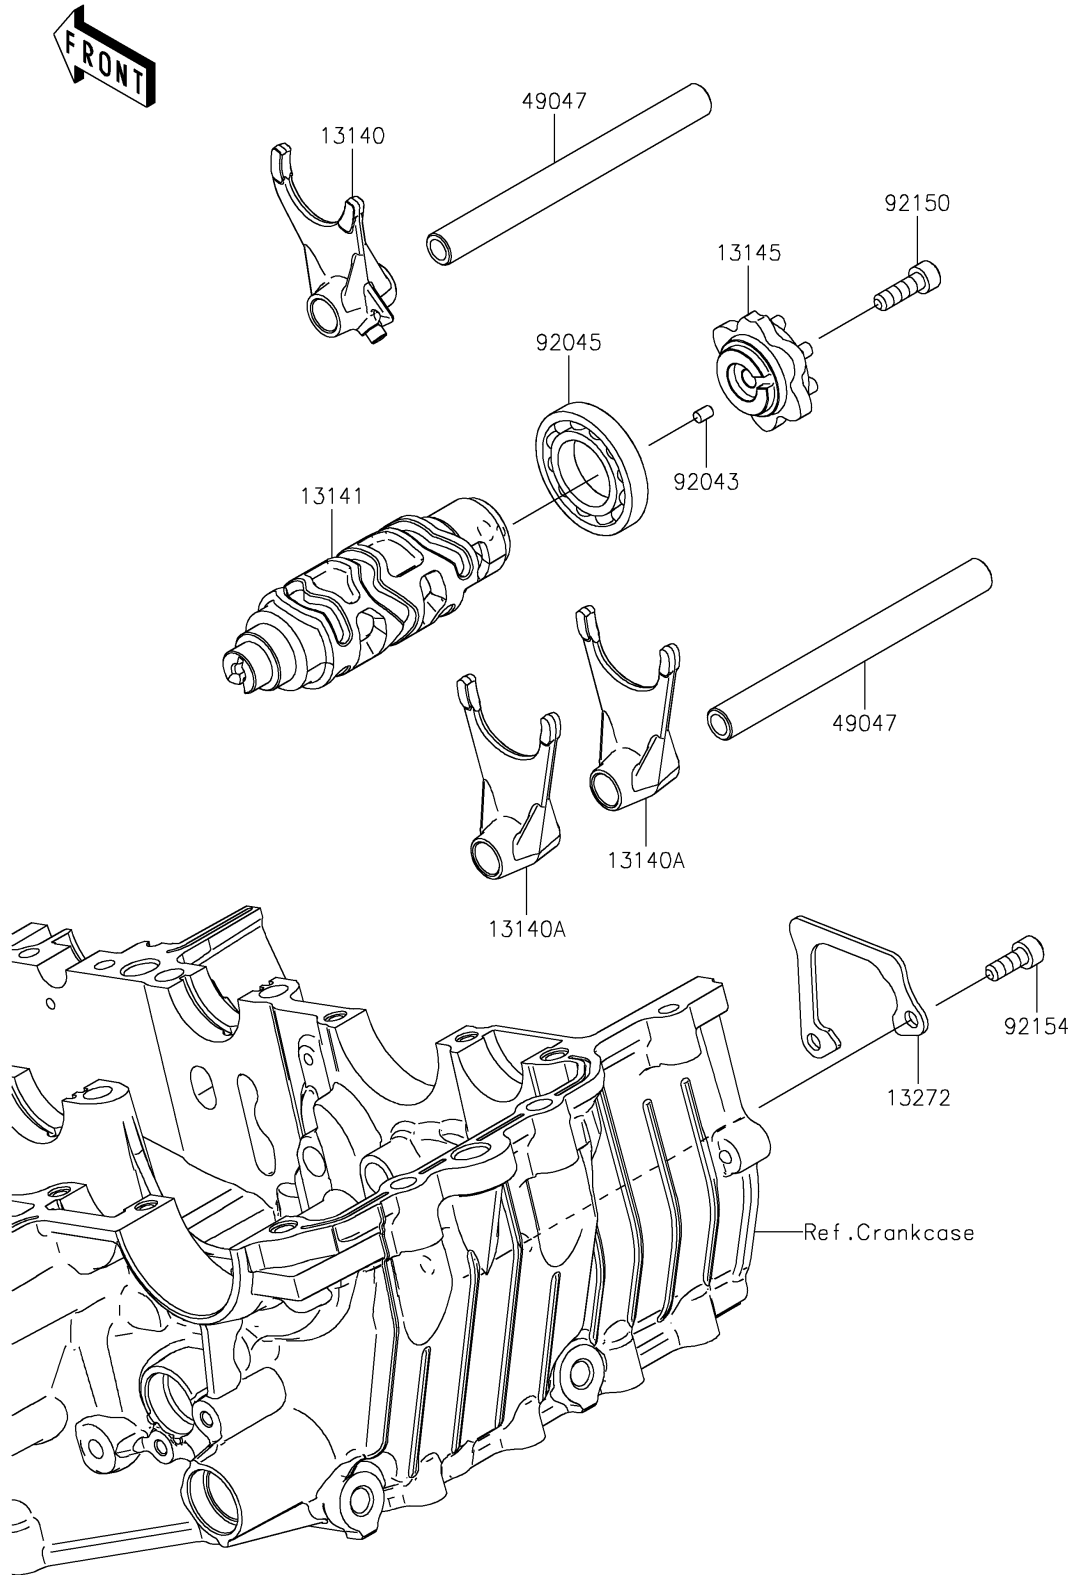

2024 Z500 PARTS DIAGRAM

Gear Change Drum/Shift Fork(s)

E1362

2024 Z500 PARTS LIST

Gear Change Drum/Shift Fork(s)

ITEM NAME	PART NUMBER	QUANTITY
FORK-SHIFT,IN (Ref # 13140)	13140-0662	1
FORK-SHIFT,OUT (Ref # 13140A)	13140-0663	2
DRUM-CHANGE (Ref # 13141)	13141-0597	1
CAM-CHANGE DRUM (Ref # 13145)	13145-0570	1
PLATE (Ref # 13272)	13272-2374	1
ROD-SHIFT (Ref # 49047)	49047-0634	2
PIN,4X6 (Ref # 92043)	92043-1744	1
BEARING-BALL,16005 (Ref # 92045)	92045-1045	1
BOLT,SOCKET,6X20 (Ref # 92150)	92150-1880	1
BOLT,SOCKET,6X16 (Ref # 92154)	92154-0235	2