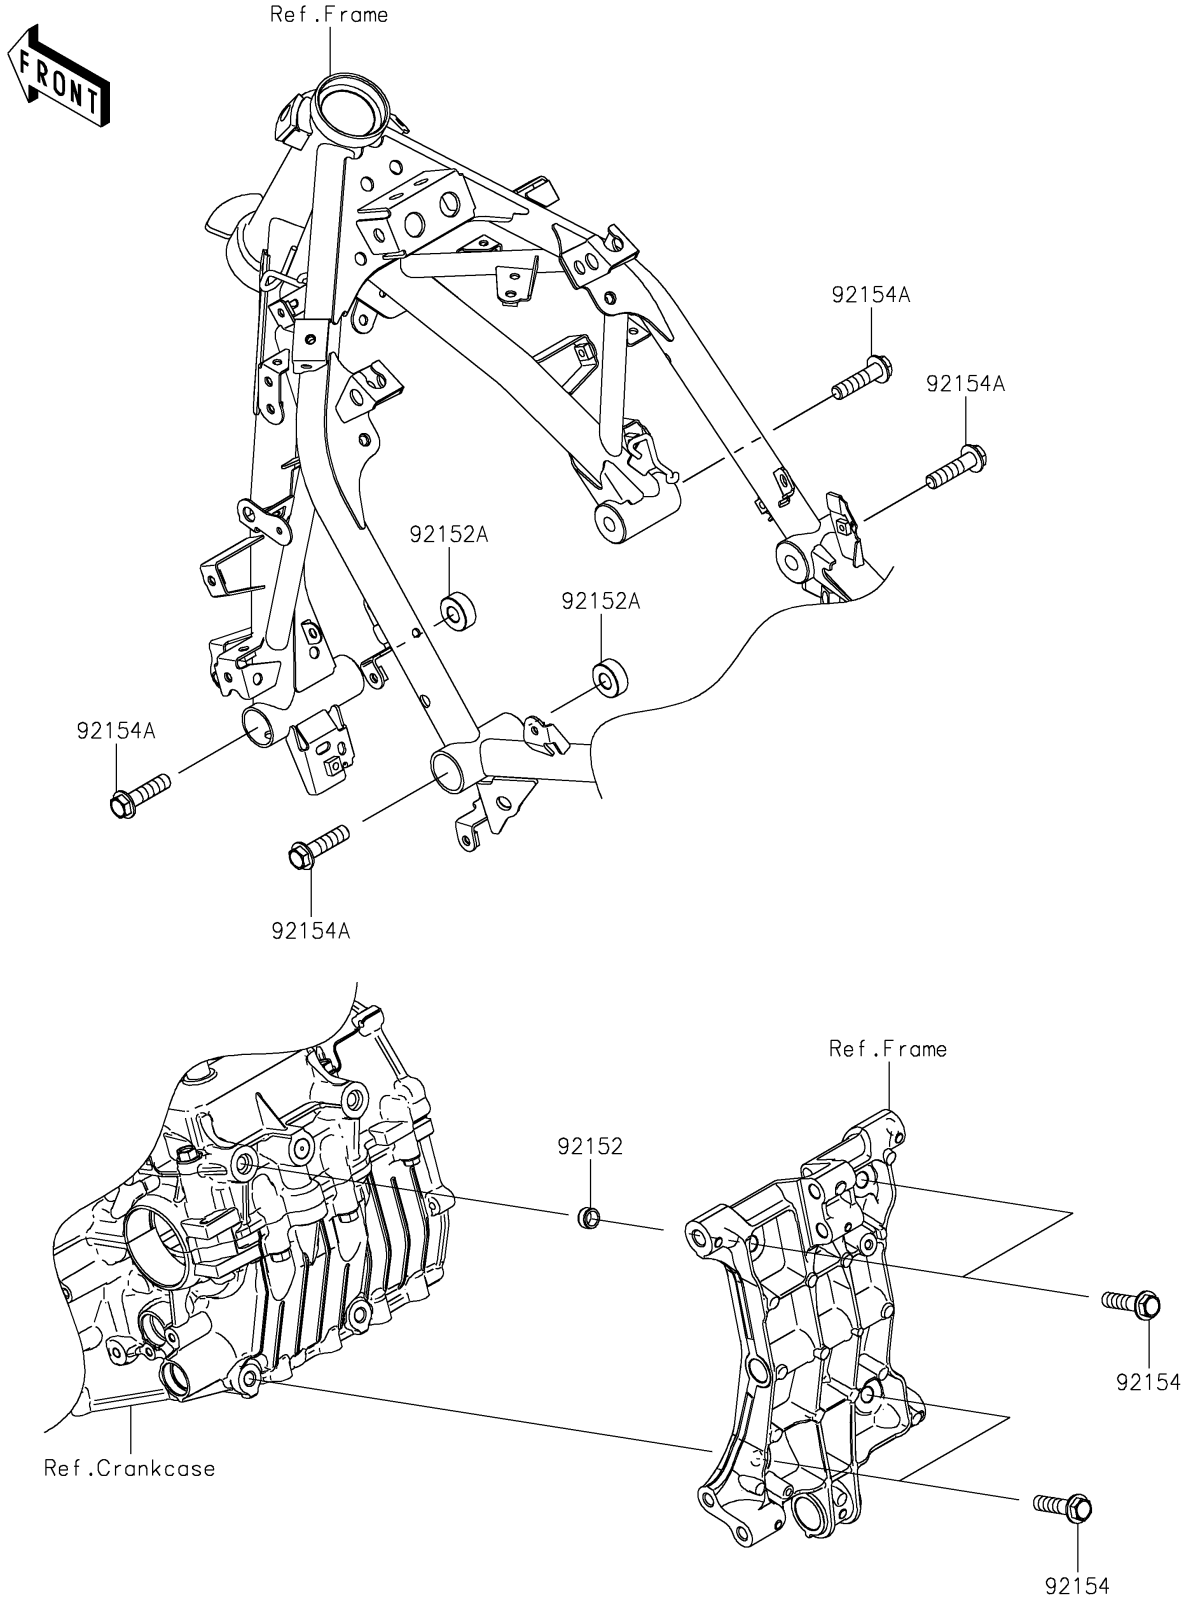

2024 Z500 ABS PARTS DIAGRAM

Engine Mount

F2122

2024 Z500 ABS PARTS LIST

Engine Mount

ITEM NAME	PART NUMBER	QUANTITY
COLLAR,DOWEL PIN (Ref # 92152)	92152-0679	2
COLLAR,11X25X10 (Ref # 92152A)	92152-2397	2
BOLT,FLANGED,10X40 (Ref # 92154)	92154-2812	4
BOLT,FLANGED,10X40 (Ref # 92154A)	92154-7451	4