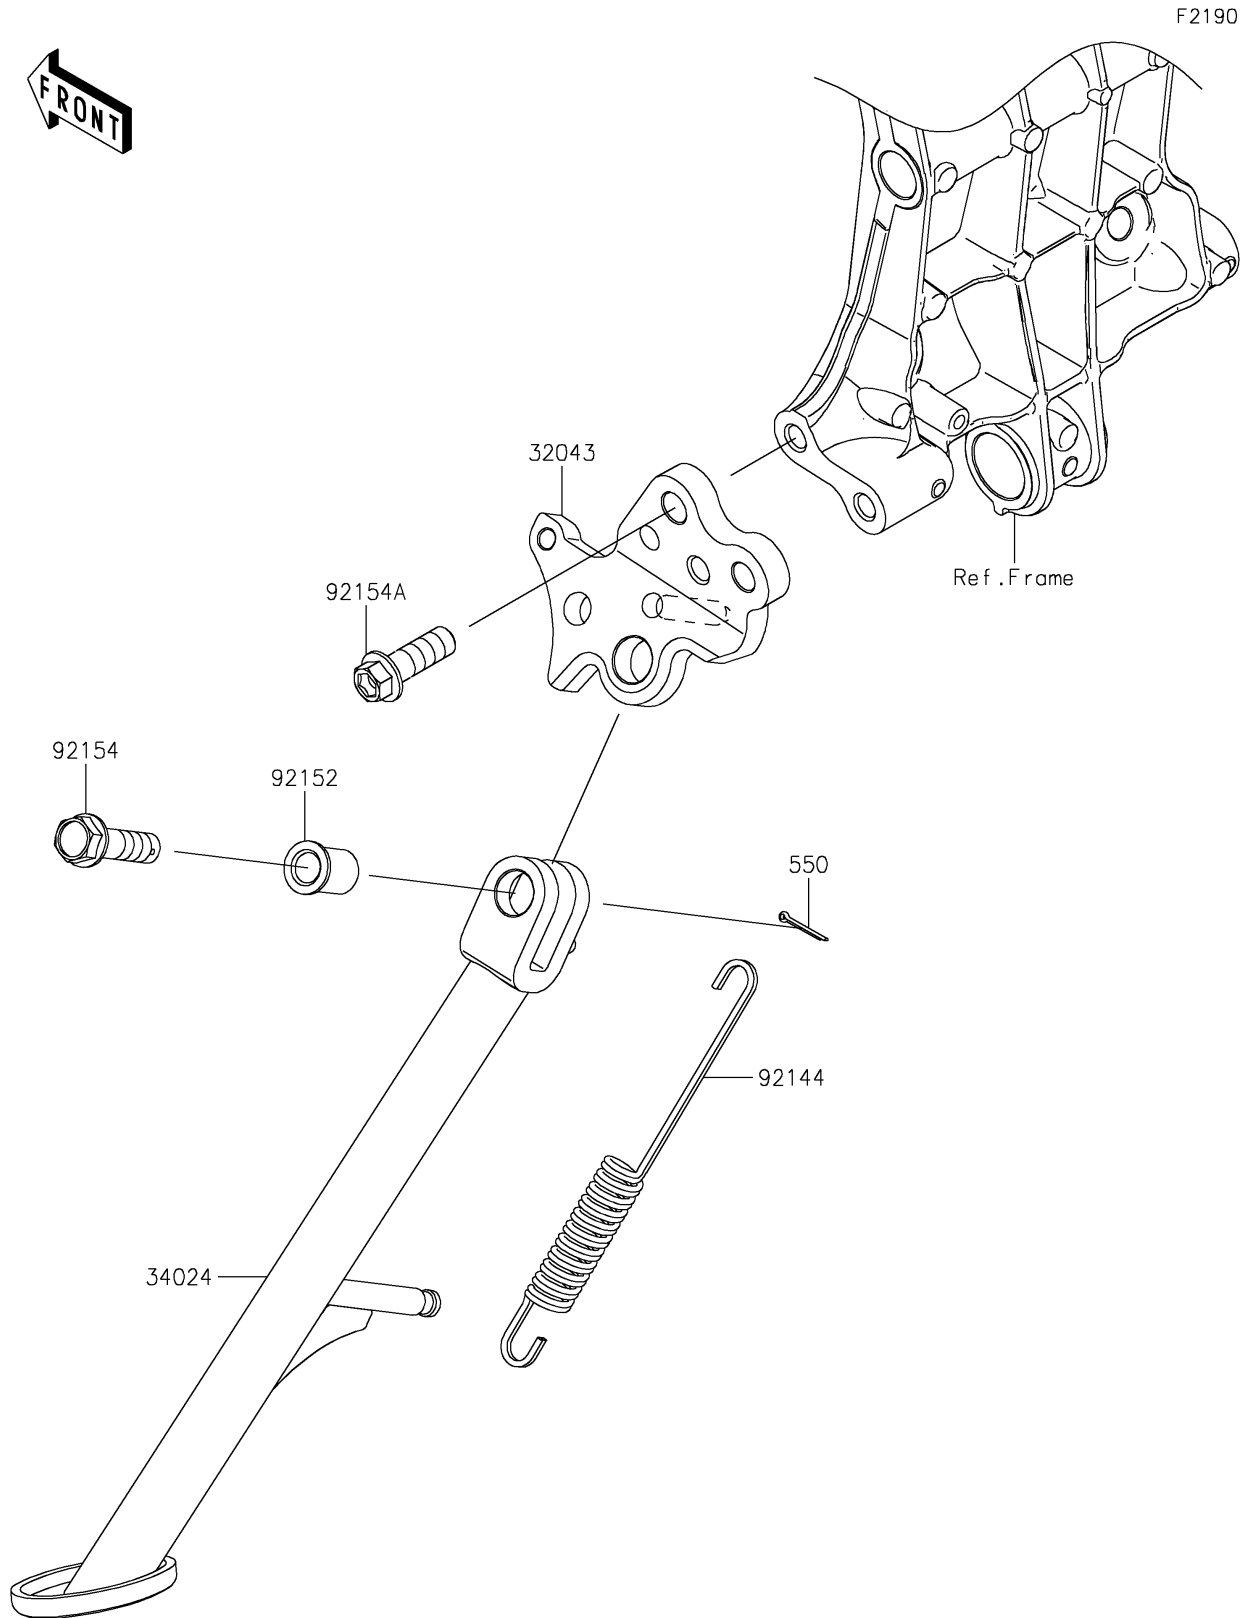

2024 Z500 PARTS DIAGRAM

Stand(s)

2024 Z500 PARTS LIST

Stand(s)

ITEM NAME	PART NUMBER	QUANTITY
BRACKET-STAND (Ref # 32043)	32043-0672	1
STAND-SIDE (Ref # 34024)	34024-0149	1
SPRING,SIDE STAND (Ref # 92144)	92144-1818	1
COLLAR,10.2X15X20.1 (Ref # 92152)	92152-1914	1
BOLT,FLANGED,10X37 (Ref # 92154)	92154-1539	1
BOLT,10X30,TB2468 (Ref # 92154A)	92154-2814	2
PIN-COTTER,2.0X15 (Ref # 550)	550AA2015	1