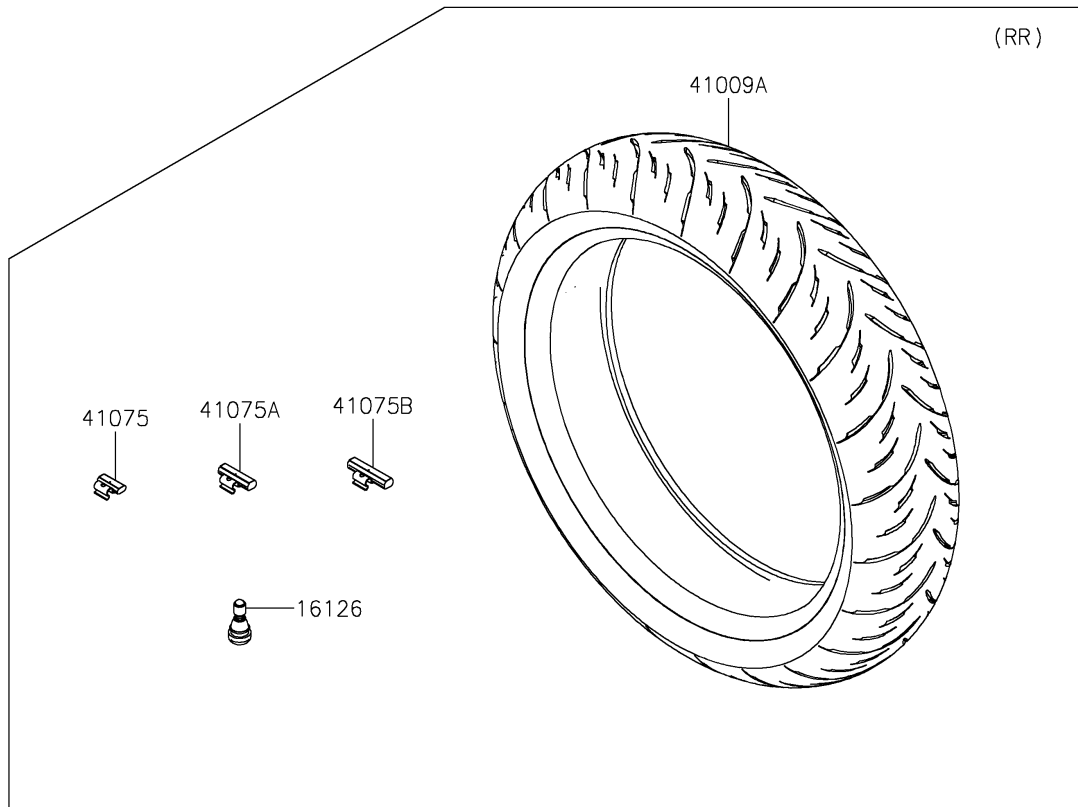

2024 Z500 PARTS DIAGRAM

Tires

2024 Z500 PARTS LIST

Tires

ITEM NAME	PART NUMBER	QUANTITY
VALVE,TIRE (Ref # 16126)	16126-0770	2
TIRE,FR,110/70R17 54H,GPR-300F (Ref # 41009)	41009-0773	1
TIRE,RR,150/60R17 66H,GPR-300 (Ref # 41009A)	41009-0774	1
BALANCER-WHEEL,10G,SILVER (Ref # 41075)	41075-0007	AR
BALANCER-WHEEL,20G,SILVER (Ref # 41075A)	41075-0008	AR
BALANCER-WHEEL,30G,SILVER (Ref # 41075B)	41075-0009	AR