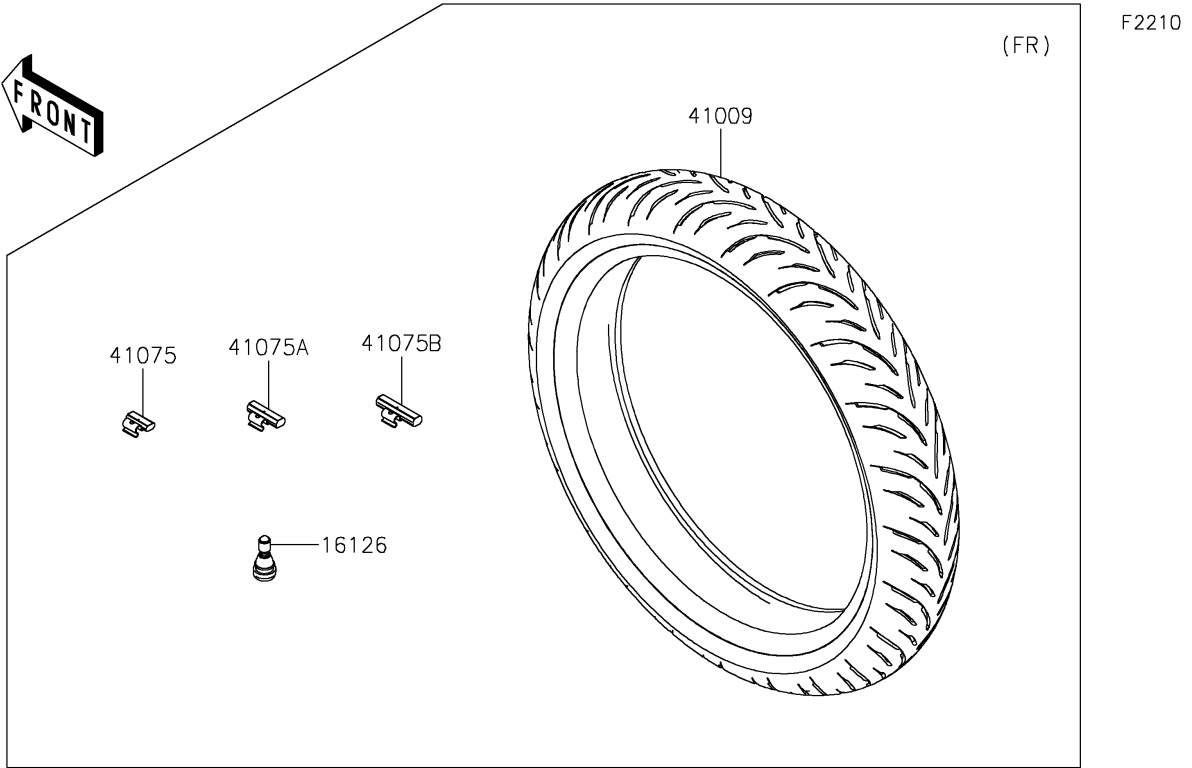

2024 Z500 PARTS DIAGRAM

Tires

2024 Z500 PARTS LIST

Tires

ITEM NAME	PART NUMBER	QUANTITY
VALVE,TIRE (Ref # 16126)	16126-0770	2
TIRE,FR,110/70R17 54H,GPR-300F (Ref # 41009)	41009-0773	1
TIRE,RR,150/60R17 66H,GPR-300 (Ref # 41009A)	41009-0774	1
BALANCER-WHEEL,10G,SILVER (Ref # 41075)	41075-0007	AR
BALANCER-WHEEL,20G,SILVER (Ref # 41075A)	41075-0008	AR
BALANCER-WHEEL,30G,SILVER (Ref # 41075B)	41075-0009	AR