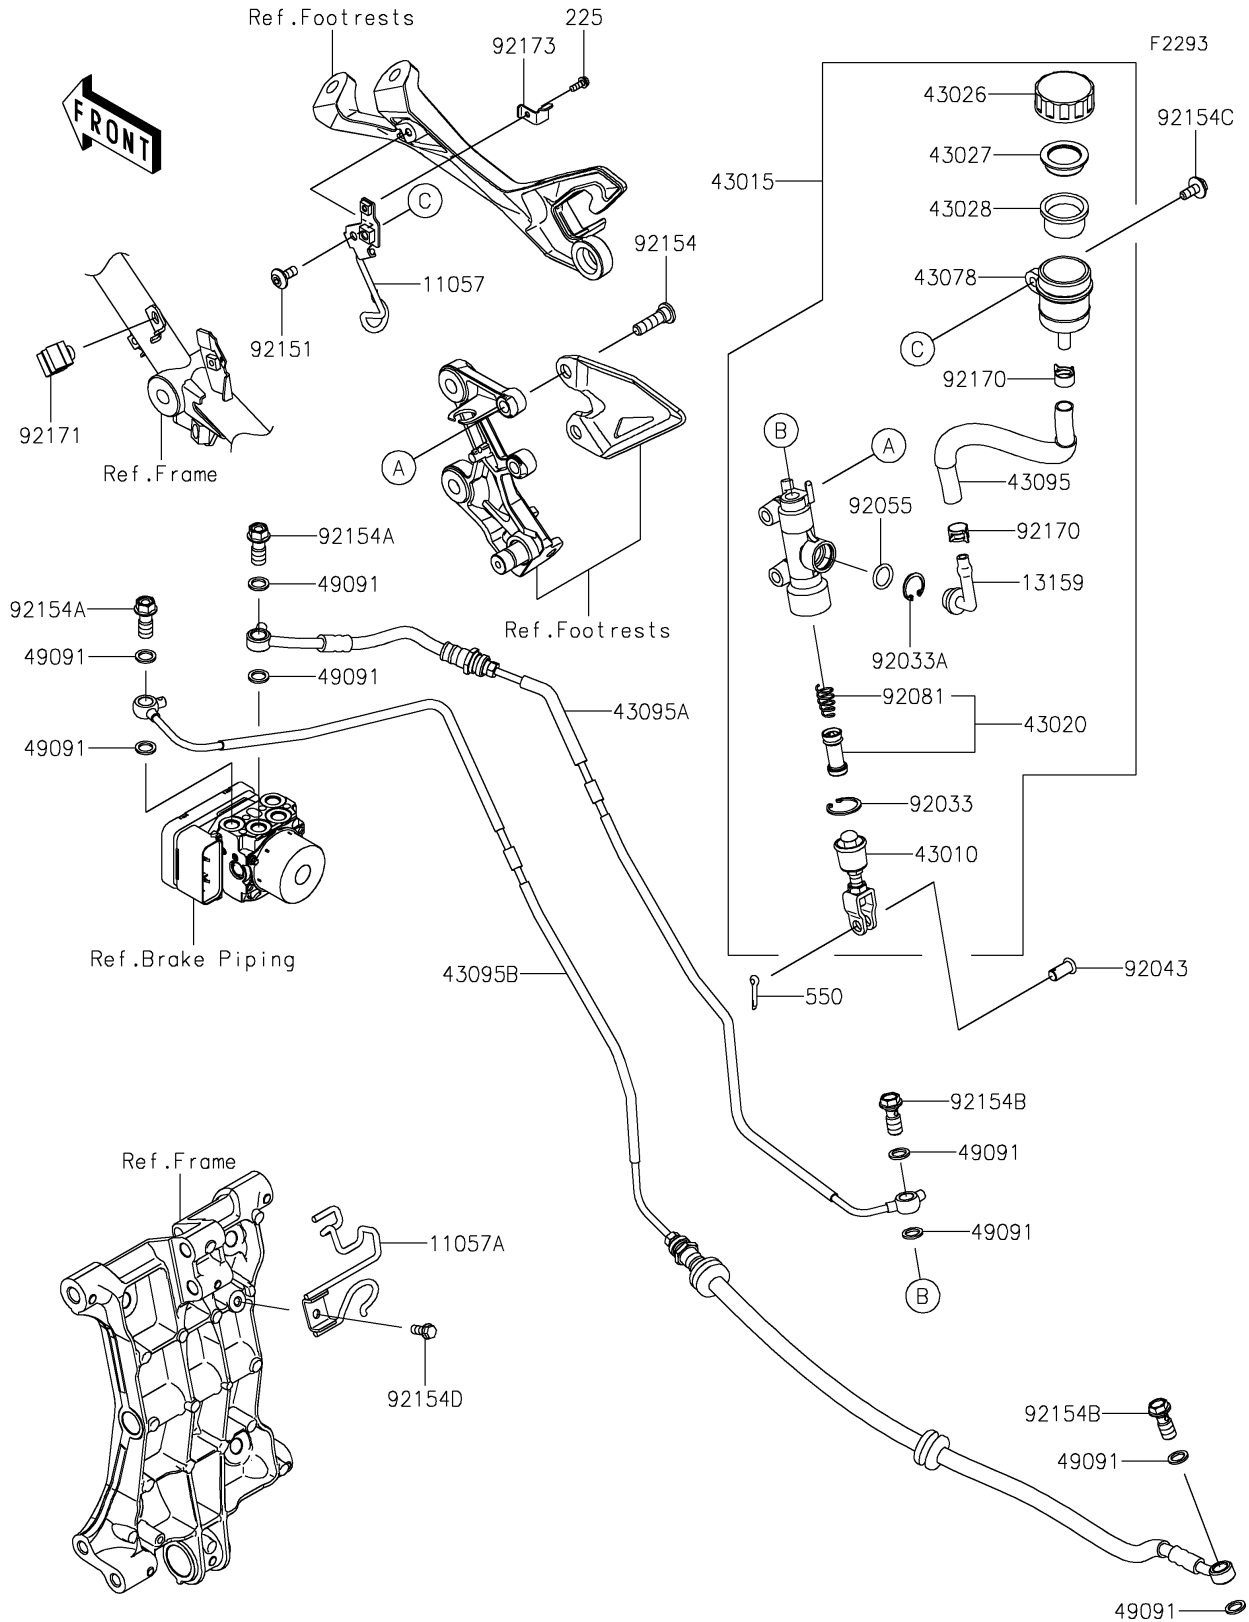

## Rear Master Cylinder

## 2025 Z500 PARTS LIST

Rear Master Cylinder

| ITEM NAME                     | PART NUMBER | QUANTITY |
|-------------------------------|-------------|----------|
| PIN-COTTER,2.0X15 (Ref # 550) | 550AA2015   | 1        |