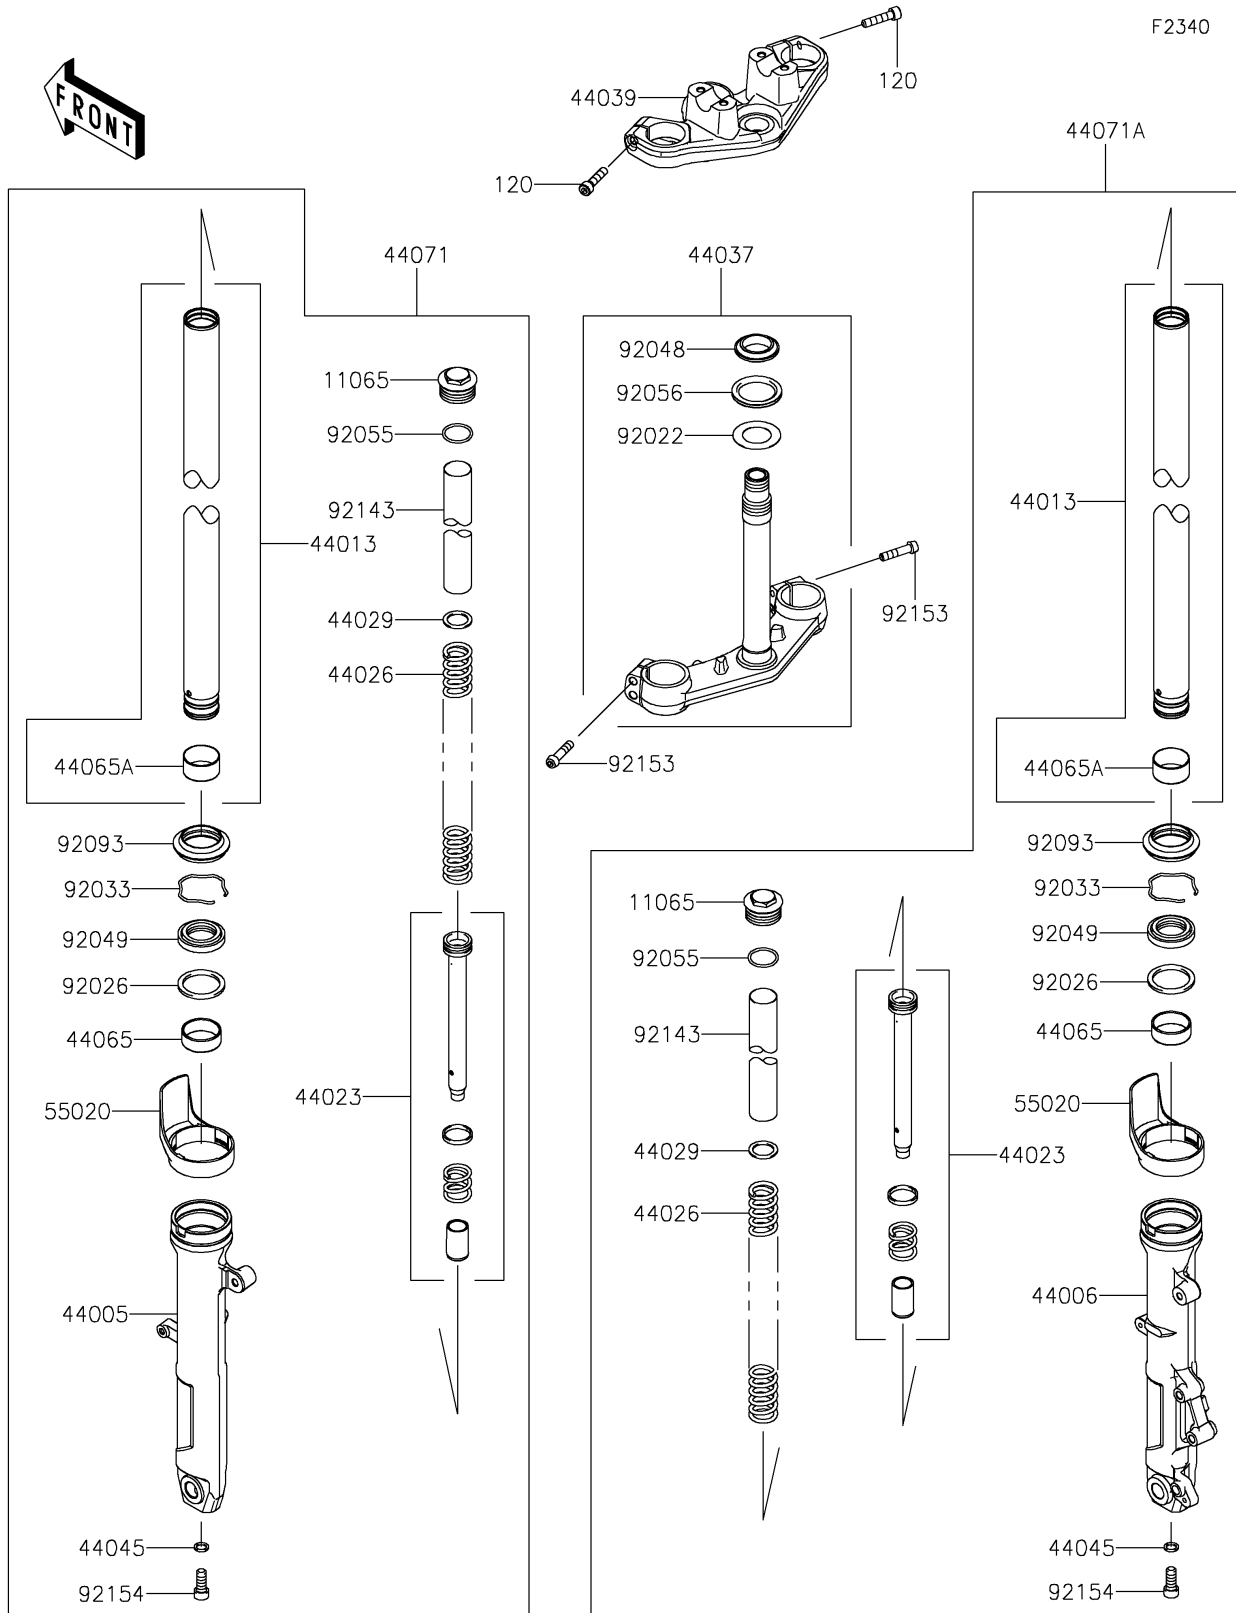

2025 Z500 PARTS DIAGRAM

Front Fork

2025 Z500 PARTS LIST

Front Fork

ITEM NAME	PART NUMBER	QUANTITY
CAP (Ref # 11065)	11065-1286	2
PIPE-LEFT FORK OUTER,F.S.BLACK (Ref # 44005)	44005-0119-18R	1
PIPE-RIGHT FORK OUTER,F.S.BLK (Ref # 44006)	44006-0116-18R	1
PIPE-FORK INNER (Ref # 44013)	44013-0338	2
CYLINDER-SET-FORK (Ref # 44023)	44023-0149	2
SPRING-FRONT FORK (Ref # 44026)	44026-0231	2
SEAT-FORK SPRING (Ref # 44029)	44029-1131	2
HOLDER-FORK UNDER,F.BLACK (Ref # 44037)	44037-0178-21	1
HOLDER-FORK UPPER (Ref # 44039)	44039-0183	1
GASKET,FORK CYLINDER BOLT (Ref # 44045)	44045-051	2
BUSHING-FRONT FORK,GUIDE (Ref # 44065)	44065-0030	2
BUSHING-FRONT FORK (Ref # 44065A)	44065-0036	2
DAMPER-ASSY,LH,F.S.BLACK (Ref # 44071)	44071-1331-22Q	1
DAMPER-ASSY,RH,F.S.BLACK (Ref # 44071A)	44071-1332-22Q	1
GUARD,FORK (Ref # 55020)	55020-0872	2
WASHER,30.5X50X0.6 (Ref # 92022)	92022-231	1
SPACER,FORK OUTER (Ref # 92026)	92026-1276	2
RING-SNAP (Ref # 92033)	92033-1222	2
RACE,STEERING STEM BEARING (Ref # 92048)	92048-0048	1
SEAL-OIL (Ref # 92049)	92049-0807	2
RING-O,FORK TOP (Ref # 92055)	92055-1420	2
SEAL-OIL,STEERING STEM (Ref # 92056)	92056-003	1
SEAL,DUST (Ref # 92093)	92093-0717	2
COLLAR,FORK,L=200 (Ref # 92143)	92143-1611	2
BOLT,SOCKET,8X35 (Ref # 92153)	92153-0854	4
BOLT (Ref # 92154)	92154-2551	2
BOLT-SOCKET,8X35 (Ref # 120)	120CC0835	2