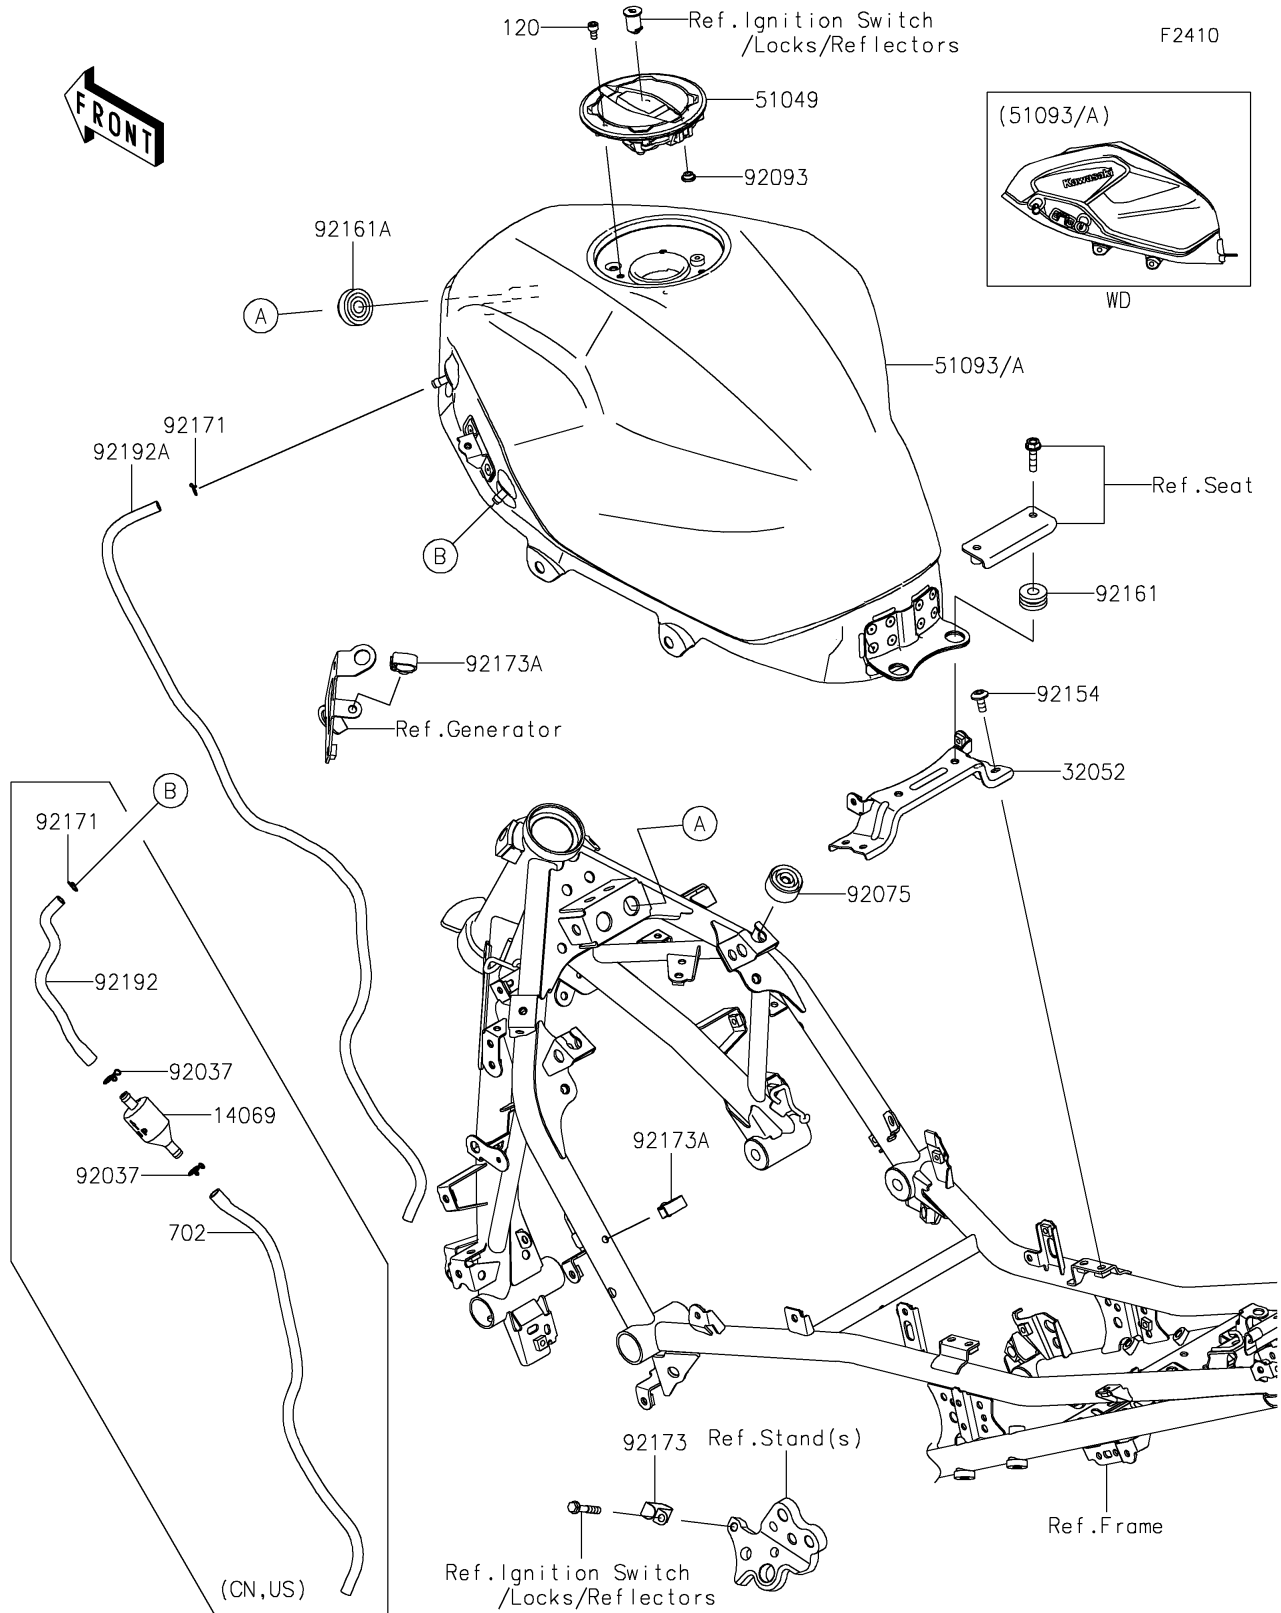

2025 Z500 PARTS DIAGRAM

Fuel Tank

2025 Z500 PARTS LIST

Fuel Tank

ITEM NAME	PART NUMBER	QUANTITY
BRACKET-TANK (Ref # 32052)	32052-0809	1
CAP-TANK,FUEL (Ref # 51049)	51049-0756	1
TANK-COMP-FUEL,M.S.BLACK (Ref # 51093A)	51093-5329-660	1
DAMPER (Ref # 92075)	92075-015	2
SEAL,FUEL TANK CAP (Ref # 92093)	92093-1030	1
BOLT,SOCKET,6X14 (Ref # 92154)	92154-0932	4
DAMPER,10X24X12 (Ref # 92161)	92161-0927	2
DAMPER,10X32X17 (Ref # 92161A)	92161-1980	2
CLAMP,8X0.7 (Ref # 92171)	92171-1973	1
CLAMP (Ref # 92173)	92173-0833	1
CLAMP,HOLDER CLIP (Ref # 92173A)	92173-0868	2
TUBE,DRAIN,6X9X810 (Ref # 92192A)	92192-1860	1
BOLT-SOCKET,5X12 (Ref # 120)	120CA0512	4
BREATHER,FUEL TANK (Ref # 14069)	14069-1004	1
CLAMP,TUBE (Ref # 92037)	92037-147	2
CLAMP,8X0.7 (Ref # 92171)	92171-1973	2
TUBE,6X9X200 (Ref # 92192)	92192-1824	1
TUBE-RUBBER,6X9X450 (Ref # 702)	702A06450	1