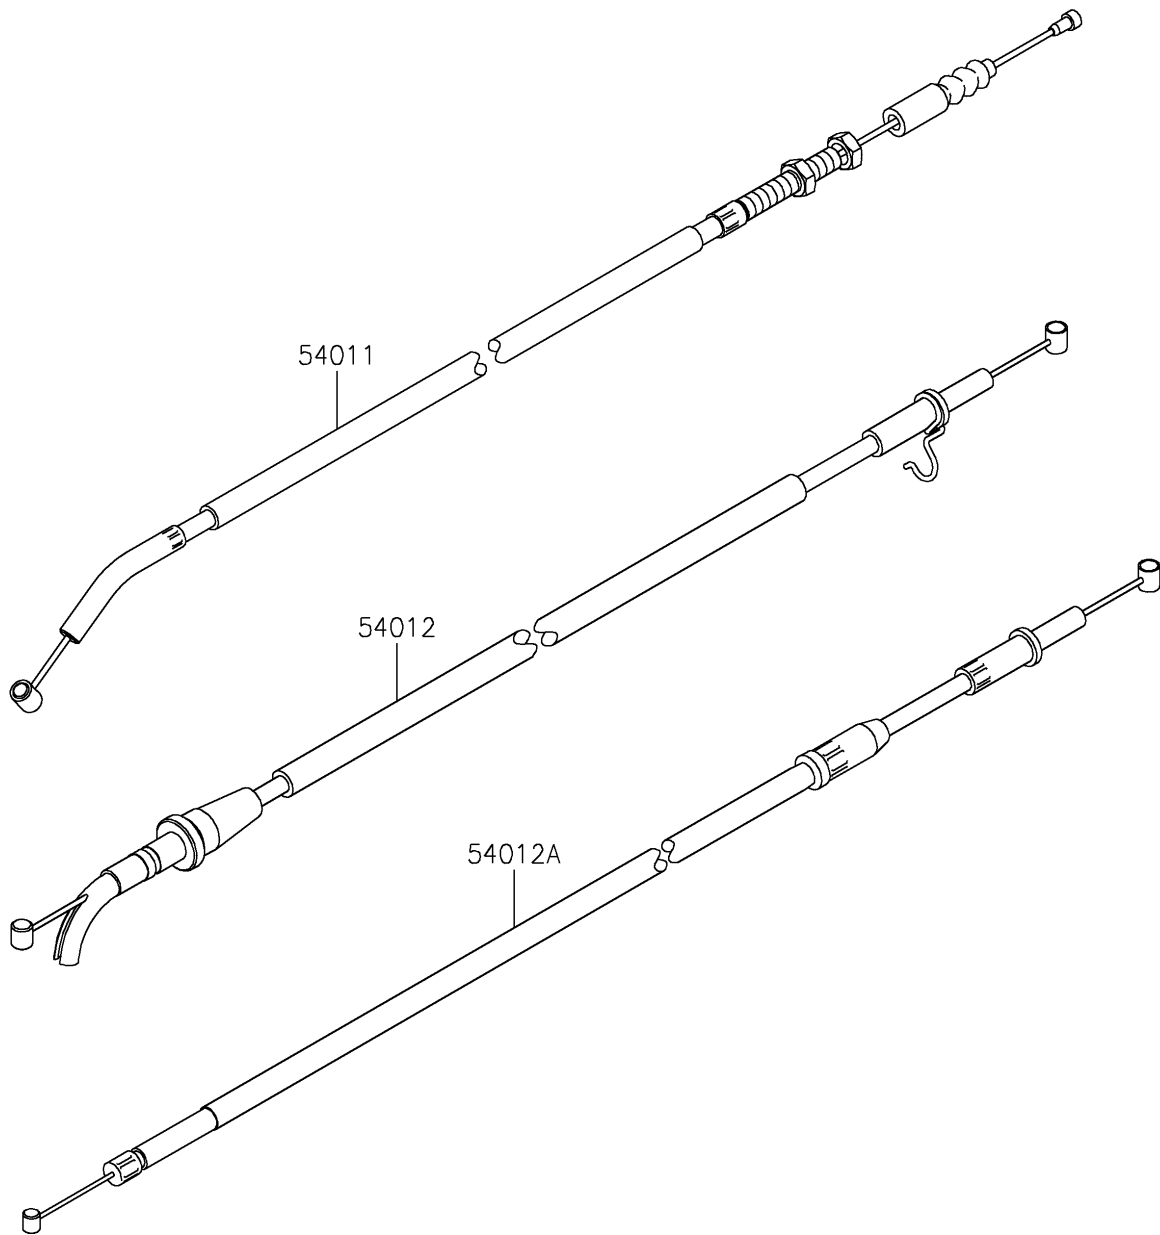

2024 Z500 PARTS DIAGRAM

Cables

F2540

2024 Z500 PARTS LIST

Cables

ITEM NAME	PART NUMBER	QUANTITY
CABLE-CLUTCH (Ref # 54011)	54011-0667	1
CABLE-THROTTLE,OPEN (Ref # 54012)	54012-0735	1
CABLE-THROTTLE,CLOSE (Ref # 54012A)	54012-0736	1