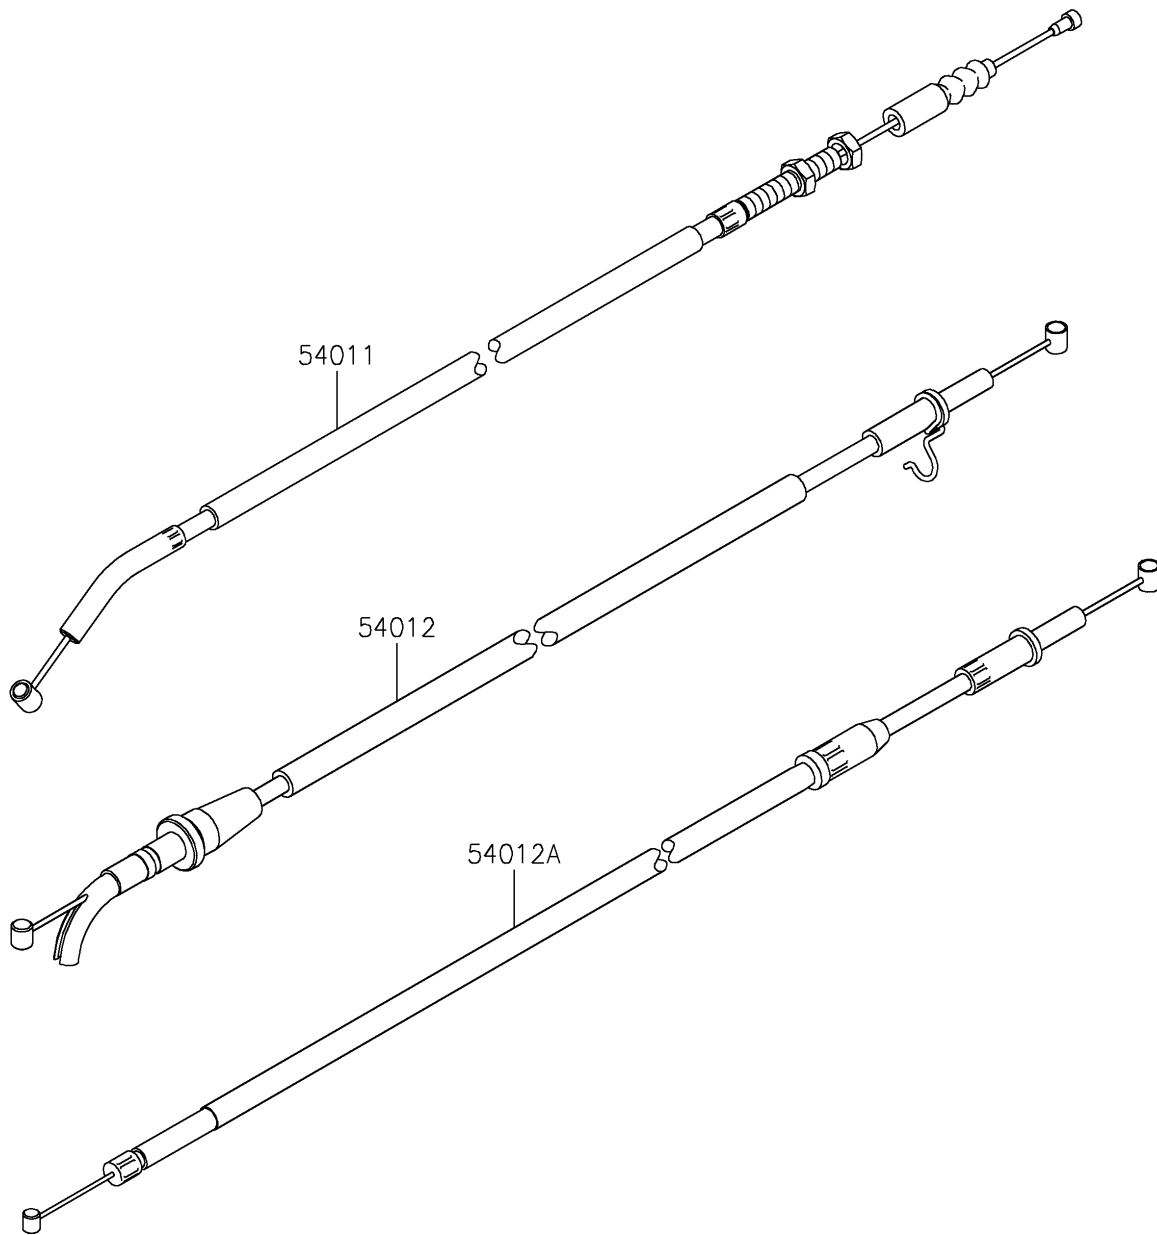

# 2025 Z500 PARTS DIAGRAM

Cables

F2540

## 2025 Z500 PARTS LIST

### Cables

ITEM NAME	PART NUMBER	QUANTITY
CABLE-CLUTCH (Ref # 54011)	54011-0667	1
CABLE-THROTTLE,OPEN (Ref # 54012)	54012-0735	1
CABLE-THROTTLE,CLOSE (Ref # 54012A)	54012-0736	1