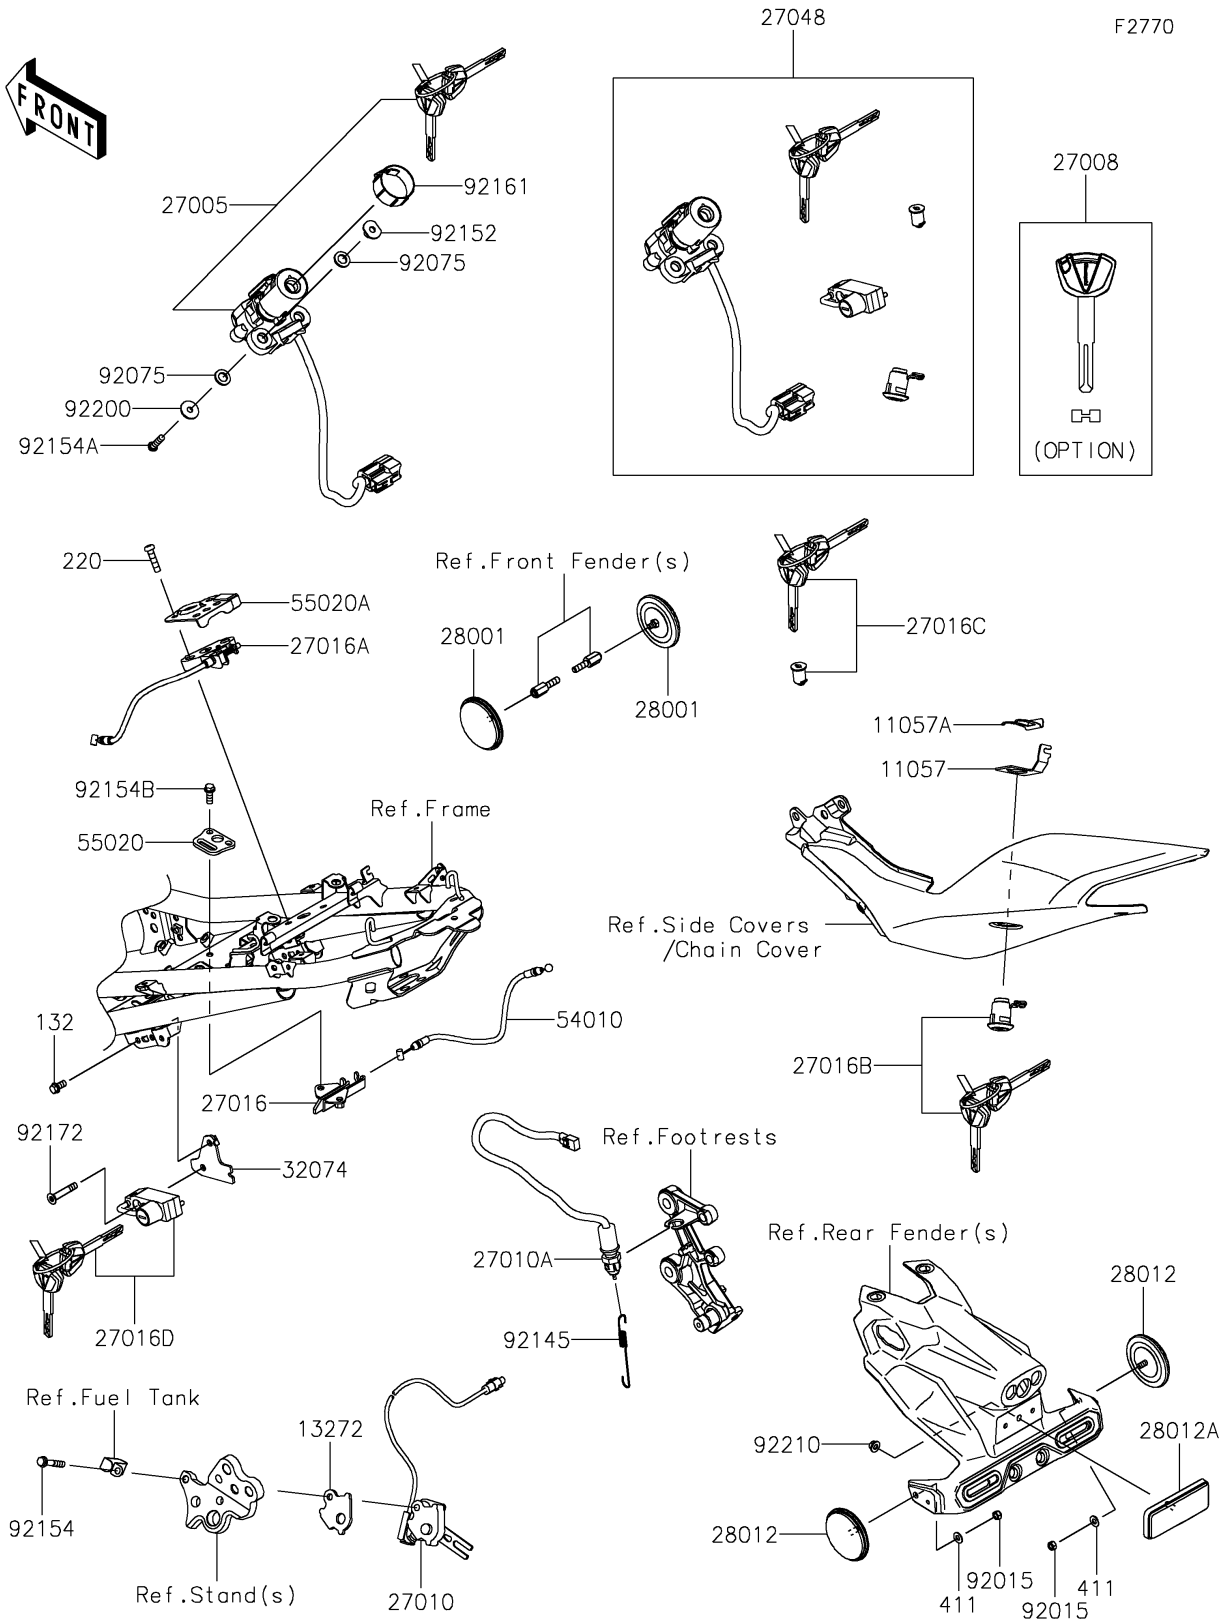

2024 Z500 ABS PARTS DIAGRAM

Ignition Switch/Locks/Reflectors

2024 Z500 ABS PARTS LIST

Ignition Switch/Locks/Reflectors

ITEM NAME	PART NUMBER	QUANTITY
BRACKET,SEAT LOCK (Ref # 11057)	11057-7033	1
BRACKET,SEAT LOCK,UPP (Ref # 11057A)	11057-7740	1
PLATE (Ref # 13272)	13272-1330	1
SWITCH-ASSY-IGNITION (Ref # 27005)	27005-0718	1
KEY-LOCK,BLANK (Ref # 27008)	27008-0662	1
SWITCH,SIDE STAND (Ref # 27010)	27010-0845	1
SWITCH,STOP (Ref # 27010A)	27010-0863	1
LOCK-ASSY,SEAT STRIKER (Ref # 27016)	27016-0008	1
LOCK-ASSY,SEAT STRIKER (Ref # 27016A)	27016-0025	1
LOCK-ASSY,SEAT (Ref # 27016B)	27016-5430	1
LOCK-ASSY,TANK CAP (Ref # 27016C)	27016-5431	1
LOCK-ASSY,HELMET (Ref # 27016D)	27016-5432	1
SWITCH-ASSY (Ref # 27048)	27048-5276	1
REFLECTOR-ASSY-REFLEX,FR (Ref # 28001)	28001-0033	2
REFLECTOR-REFLEX,RR,SIDE (Ref # 28012)	28012-0063	2
REFLECTOR-REFLEX,RR,FLAP (Ref # 28012A)	28012-0064	1
BRACKET-LOCK,HELMET (Ref # 32074)	32074-0039	1
CABLE,SEAT LOCK (Ref # 54010)	54010-0661	1
GUARD,SEAT STRIKER (Ref # 55020)	55020-2246	1
GUARD,SEAT STRIKER (Ref # 55020A)	55020-2477	1
NUT,LOCK,5MM (Ref # 92015)	92015-1221	2
DAMPER (Ref # 92075)	92075-1564	4
SPRING,BRAKE LAMP SWITCH (Ref # 92145)	92145-0683	1
COLLAR,6X9X10.6 (Ref # 92152)	92152-1971	2
BOLT,FLANGED,6X35 (Ref # 92154)	92154-1009	1
BOLT,TORX,6X22 (Ref # 92154A)	92154-1858	2
BOLT,FLANGED-SMALL,6X16,TB2468 (Ref # 92154B)	92154-3869	2
DAMPER (Ref # 92161)	92161-1506	1
SCREW,HEXLOBE,6X35 (Ref # 92172)	92172-0835	1

2024 Z500 ABS PARTS LIST

Ignition Switch/Locks/Reflectors

ITEM NAME	PART NUMBER	QUANTITY
WASHER,6X20X1.6 (Ref # 92200)	92200-0780	2
NUT,FLANGED,5MM (Ref # 92210)	92210-0007	1
BOLT-FLANGED-SMALL,6X12 (Ref # 132)	132BA0612	1
SCREW-PAN-CROS,6X25 (Ref # 220)	220AC0625	2
WASHER-PLAIN,5MM (Ref # 411)	411AB0500	2