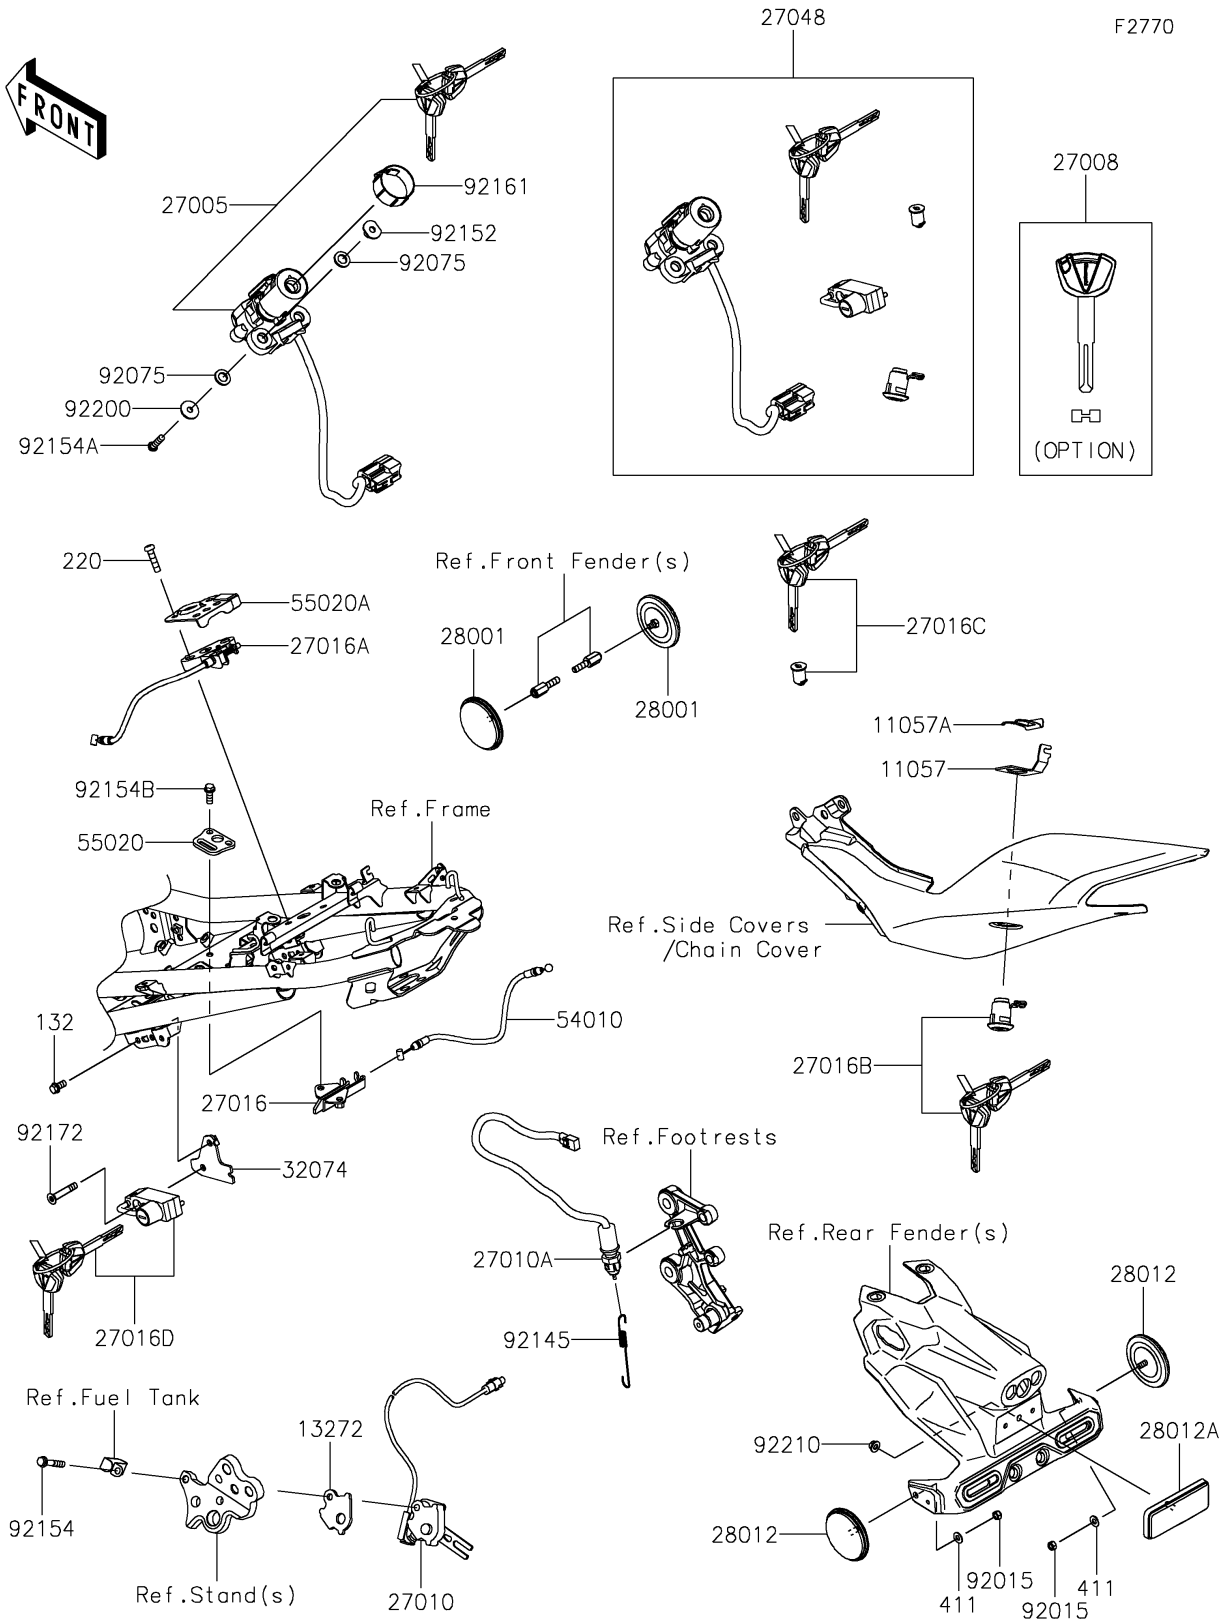

2024 Z500 PARTS DIAGRAM

Ignition Switch/Locks/Reflectors

2024 Z500 PARTS LIST

Ignition Switch/Locks/Reflectors

ITEM NAME	PART NUMBER	QUANTITY
BRACKET,SEAT LOCK (Ref # 11057)	11057-7033	1
BRACKET,SEAT LOCK,UPP (Ref # 11057A)	11057-7740	1
PLATE (Ref # 13272)	13272-1330	1
SWITCH-ASSY-IGNITION (Ref # 27005)	27005-0718	1
KEY-LOCK,BLANK (Ref # 27008)	27008-0662	1
SWITCH,SIDE STAND (Ref # 27010)	27010-0845	1
SWITCH,STOP (Ref # 27010A)	27010-0863	1
LOCK-ASSY,SEAT STRIKER (Ref # 27016)	27016-0008	1
LOCK-ASSY,SEAT STRIKER (Ref # 27016A)	27016-0025	1
LOCK-ASSY,SEAT (Ref # 27016B)	27016-5430	1
LOCK-ASSY,TANK CAP (Ref # 27016C)	27016-5431	1
LOCK-ASSY,HELMET (Ref # 27016D)	27016-5432	1
SWITCH-ASSY (Ref # 27048)	27048-5276	1
REFLECTOR-ASSY-REFLEX,FR (Ref # 28001)	28001-0033	2
REFLECTOR-REFLEX,RR,SIDE (Ref # 28012)	28012-0063	2
REFLECTOR-REFLEX,RR,FLAP (Ref # 28012A)	28012-0064	1
BRACKET-LOCK,HELMET (Ref # 32074)	32074-0039	1
CABLE,SEAT LOCK (Ref # 54010)	54010-0661	1
GUARD,SEAT STRIKER (Ref # 55020)	55020-2246	1
GUARD,SEAT STRIKER (Ref # 55020A)	55020-2477	1
NUT,LOCK,5MM (Ref # 92015)	92015-1221	2
DAMPER (Ref # 92075)	92075-1564	4
SPRING,BRAKE LAMP SWITCH (Ref # 92145)	92145-0683	1
COLLAR,6X9X10.6 (Ref # 92152)	92152-1971	2
BOLT,FLANGED,6X35 (Ref # 92154)	92154-1009	1
BOLT,TORX,6X22 (Ref # 92154A)	92154-1858	2
BOLT,FLANGED-SMALL,6X16,TB2468 (Ref # 92154B)	92154-3869	2
DAMPER (Ref # 92161)	92161-1506	1
SCREW,HEXLOBE,6X35 (Ref # 92172)	92172-0835	1

2024 Z500 PARTS LIST

Ignition Switch/Locks/Reflectors

ITEM NAME	PART NUMBER	QUANTITY
WASHER,6X20X1.6 (Ref # 92200)	92200-0780	2
NUT,FLANGED,5MM (Ref # 92210)	92210-0007	1
BOLT-FLANGED-SMALL,6X12 (Ref # 132)	132BA0612	1
SCREW-PAN-CROS,6X25 (Ref # 220)	220AC0625	2
WASHER-PLAIN,5MM (Ref # 411)	411AB0500	2