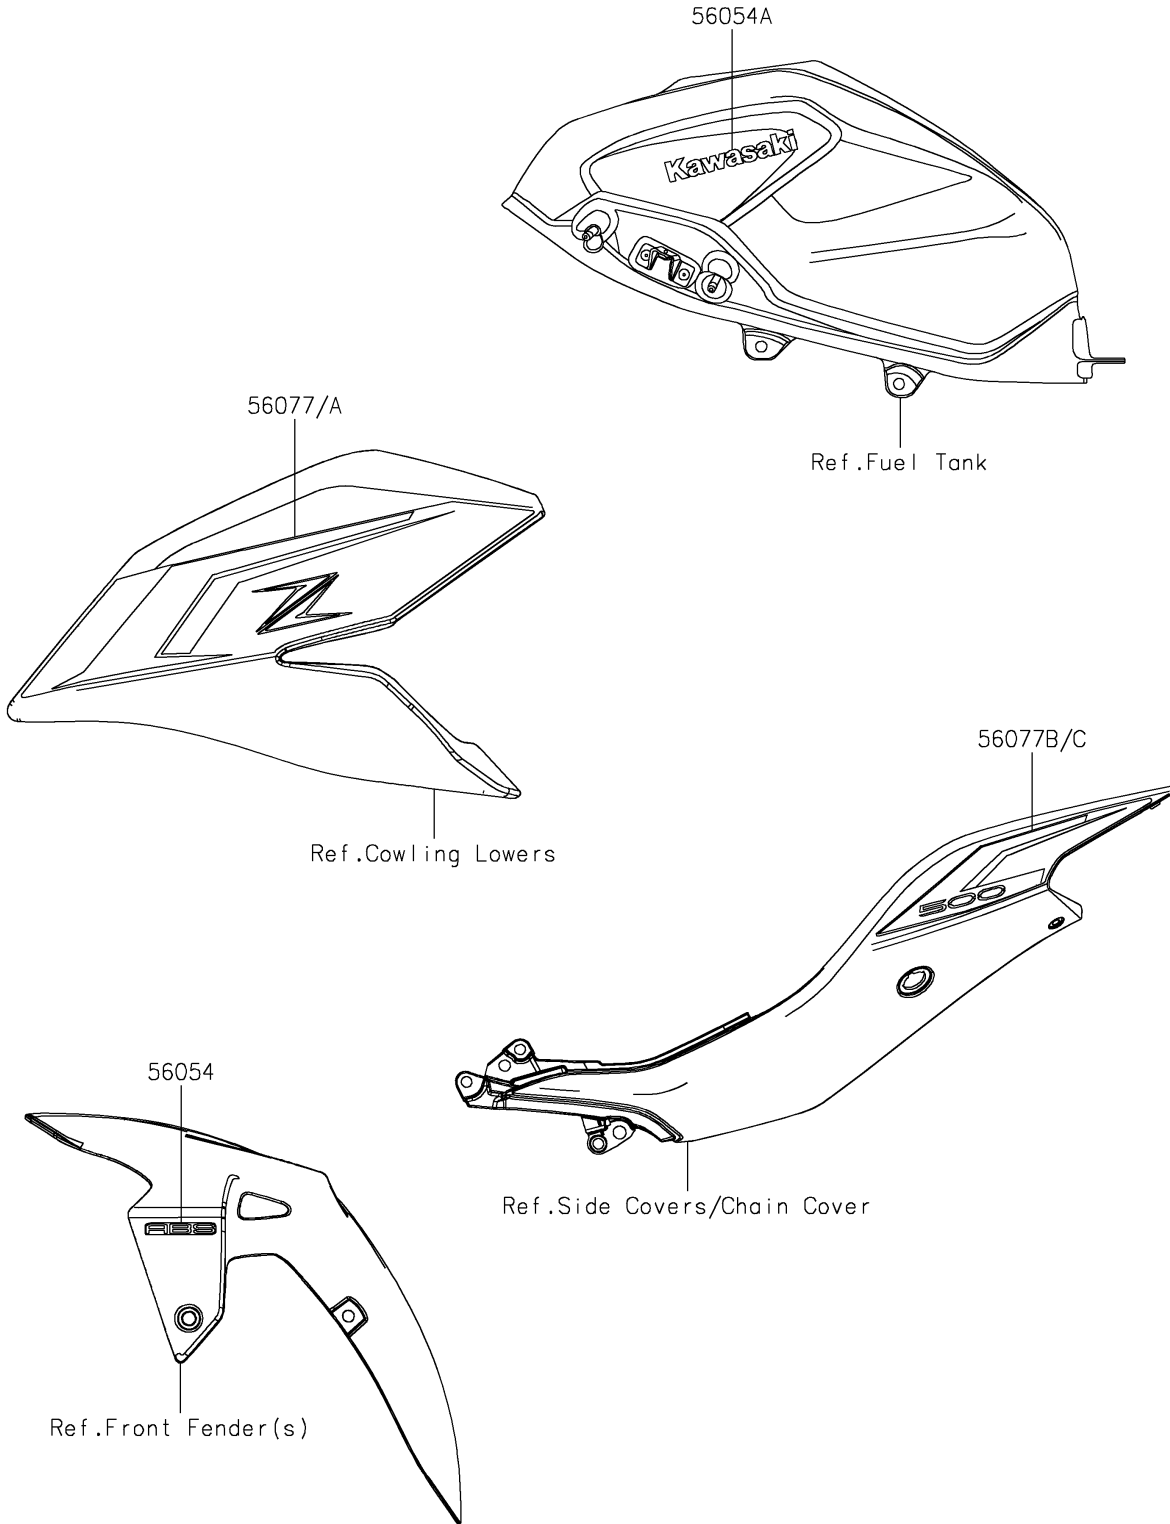

2024 Z500 PARTS DIAGRAM

Decals(Green)(ERFNN/ERFNL)

F2861

2024 Z500 PARTS LIST

Decals(Green)(ERFNN/ERFNL)

ITEM NAME	PART NUMBER	QUANTITY
MARK,ABS (Ref # 56054)	56054-1412	2
MARK,FUEL TANK,KAWASAKI (Ref # 56054A)	56054-2567	2
PATTERN,SHROUD,LH (Ref # 56077)	56077-1313	1
PATTERN,SHROUD,RH (Ref # 56077A)	56077-1314	1
PATTERN,TAIL COVER,LH (Ref # 56077B)	56077-1315	1
PATTERN,TAIL COVER,RH (Ref # 56077C)	56077-1316	1