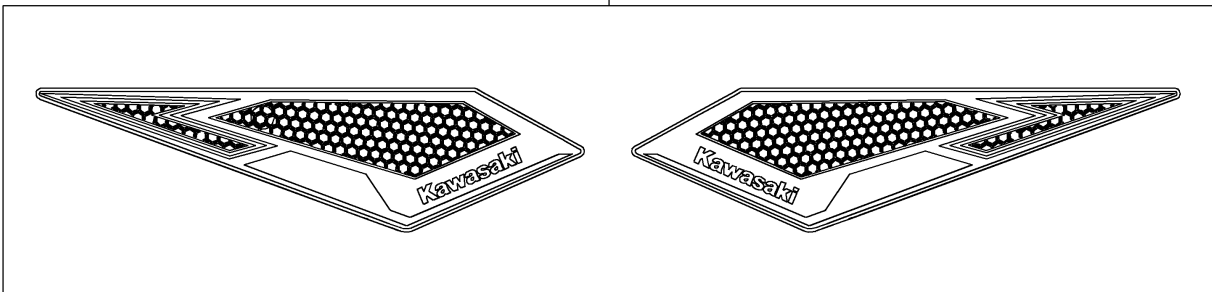

2024 Z500 PARTS DIAGRAM

Accessory(Decals)

F2910H

99994/A

57001

(OPTION)

99994B

99994C

2024 Z500 PARTS LIST

Accessory(Decals)

ITEM NAME	PART NUMBER	QUANTITY
RIM STRIPE APPLICATOR (Ref # 57001)	57001-1752	AR
WHEEL RIM TAPE, GREEN (Ref # 99994)	99994-0932	1
WHEEL RIM TAPE, SILVER (Ref # 99994A)	99994-0933	1
KNEE PAD (Ref # 99994B)	99994-1926	1
TANK PAD (Ref # 99994C)	99994-2223	1