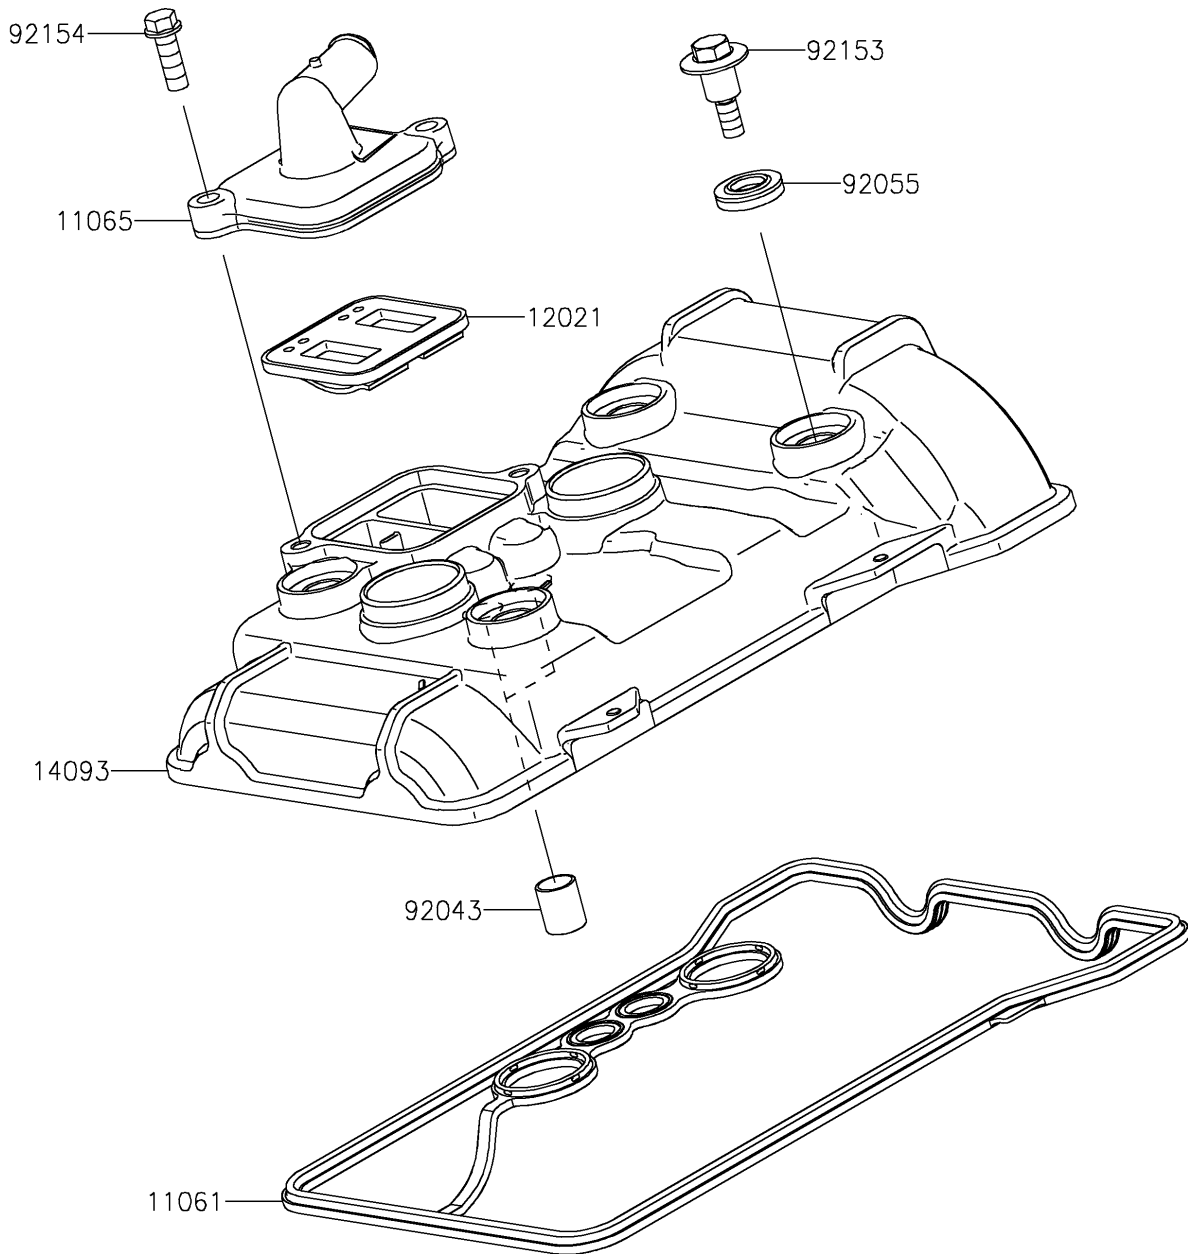

2025 Z500 SE ABS PARTS DIAGRAM

Cylinder Head Cover

E1112

2025 Z500 SE ABS PARTS LIST

Cylinder Head Cover

ITEM NAME	PART NUMBER	QUANTITY
GASKET,CYLINDER HEAD COVER (Ref # 11061)	11061-1337	1
CAP,HEAD (Ref # 11065)	11065-1311	1
VALVE-ASSY-REED (Ref # 12021)	12021-0708	1
COVER,CYLINDER HEAD (Ref # 14093)	14093-1519	1
PIN,10.1X12X14 (Ref # 92043)	92043-4009	2
RING-O (Ref # 92055)	92055-0143	4
BOLT,HEAD COVER (Ref # 92153)	92153-0793	4
BOLT,FLANGED,6X18 (Ref # 92154)	92154-1775	2