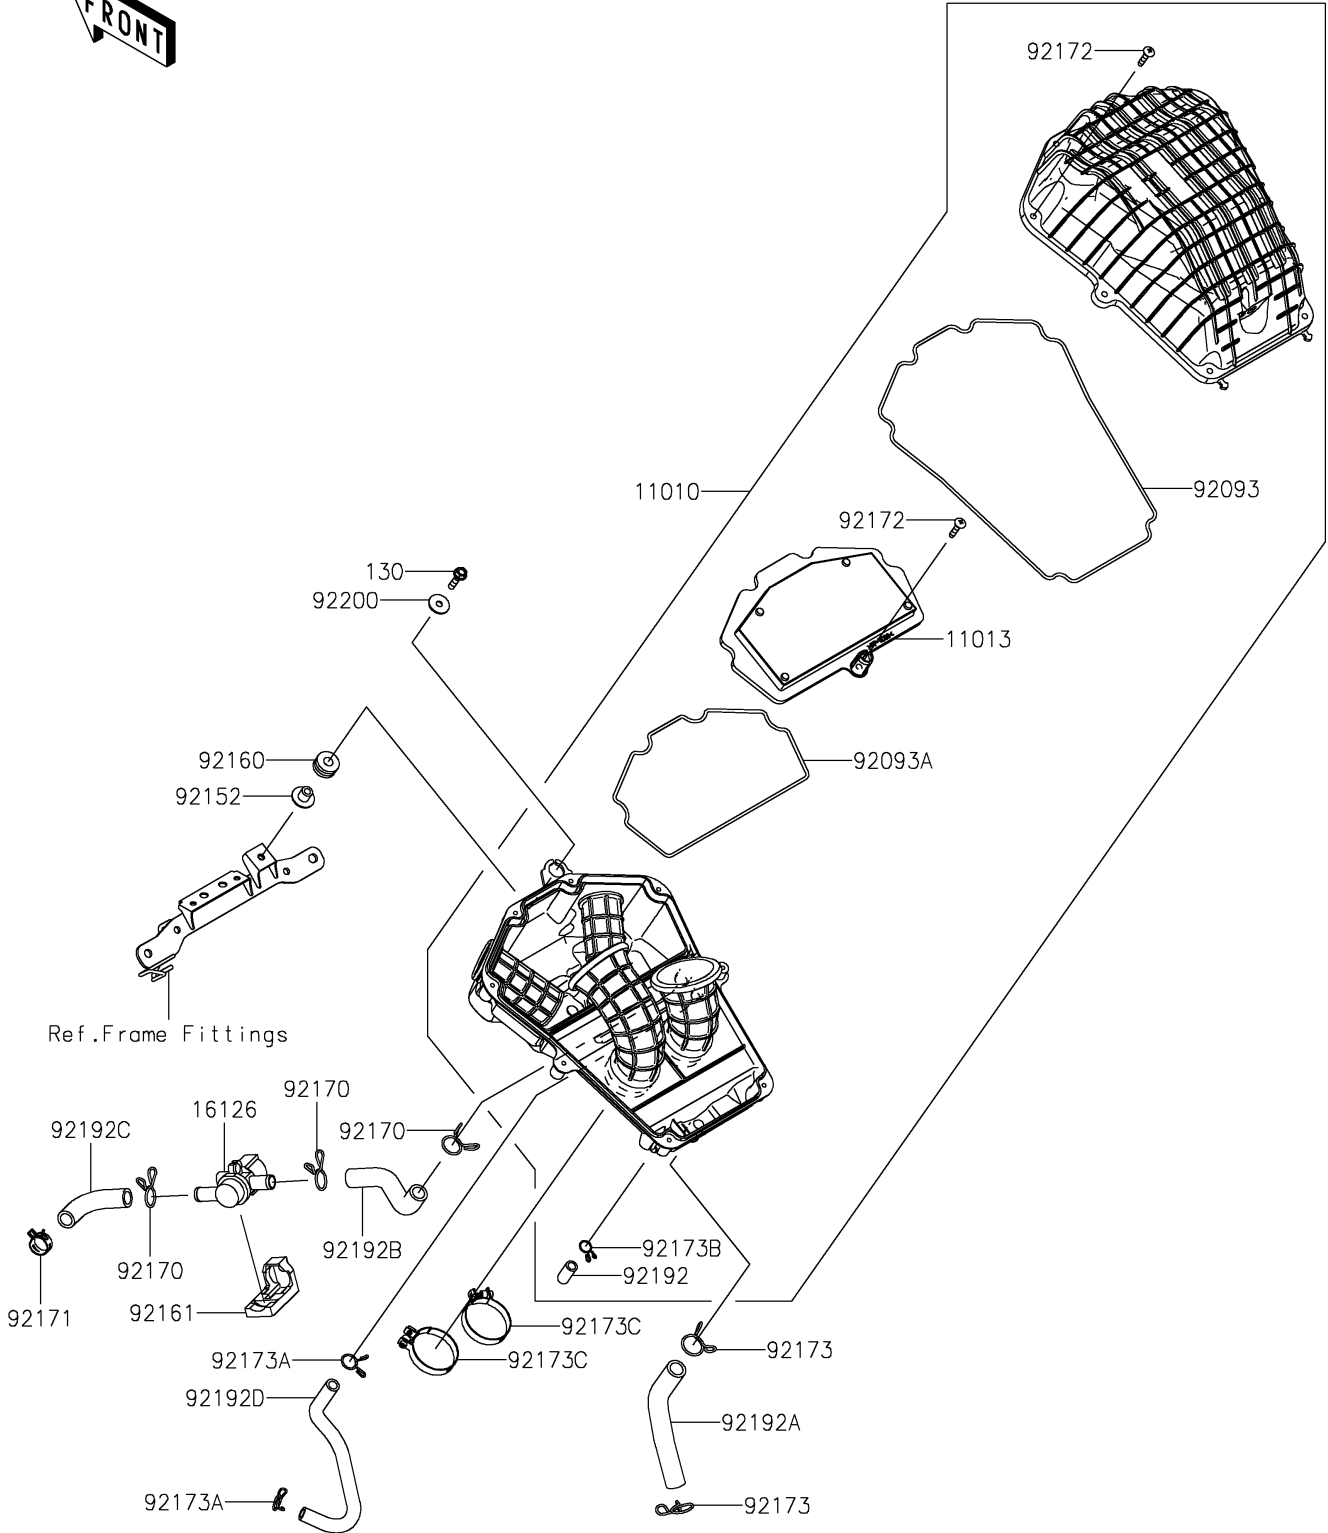

2024 Z500 SE PARTS DIAGRAM

Air Cleaner

E1130

2024 Z500 SE PARTS LIST

Air Cleaner

ITEM NAME	PART NUMBER	QUANTITY
FILTER-ASSY-AIR (Ref # 11010)	11010-1858	1
ELEMENT-AIR FILTER (Ref # 11013)	11013-0767	1
VALVE,AIR CUT (Ref # 16126)	16126-0744	1
SEAL,CASE (Ref # 92093)	92093-0706	1
SEAL,ELEMENT (Ref # 92093A)	92093-0707	1
COLLAR,6.5X10.5X13.1 (Ref # 92152)	92152-0547	1
DAMPER (Ref # 92160)	92160-1162	1
DAMPER (Ref # 92161)	92161-1933	1
CLAMP (Ref # 92170)	92170-1017	3
CLAMP,18.8MM (Ref # 92171)	92171-2056	1
SCREW,5X25 (Ref # 92172)	92172-0891	9
CLAMP,20MM (Ref # 92173)	92173-0190	2
CLAMP,14MM (Ref # 92173A)	92173-0192	2
CLAMP (Ref # 92173B)	92173-1714	1
CLAMP (Ref # 92173C)	92173-2714	2
TUBE,DRAIN CLEAN (Ref # 92192)	92192-1744	1
TUBE,BREATHER (Ref # 92192A)	92192-1810	1
TUBE,AIR CUT VALVE-AIR CLEANER (Ref # 92192B)	92192-1811	1
TUBE,AIR CUT VALVE-HEAD CAP (Ref # 92192C)	92192-1812	1
TUBE,ISC-AIR CLEANER (Ref # 92192D)	92192-1813	1
WASHER,6.5X22X1.6 (Ref # 92200)	92200-1087	1
BOLT-FLANGED,6X25 (Ref # 130)	130BB0625	1