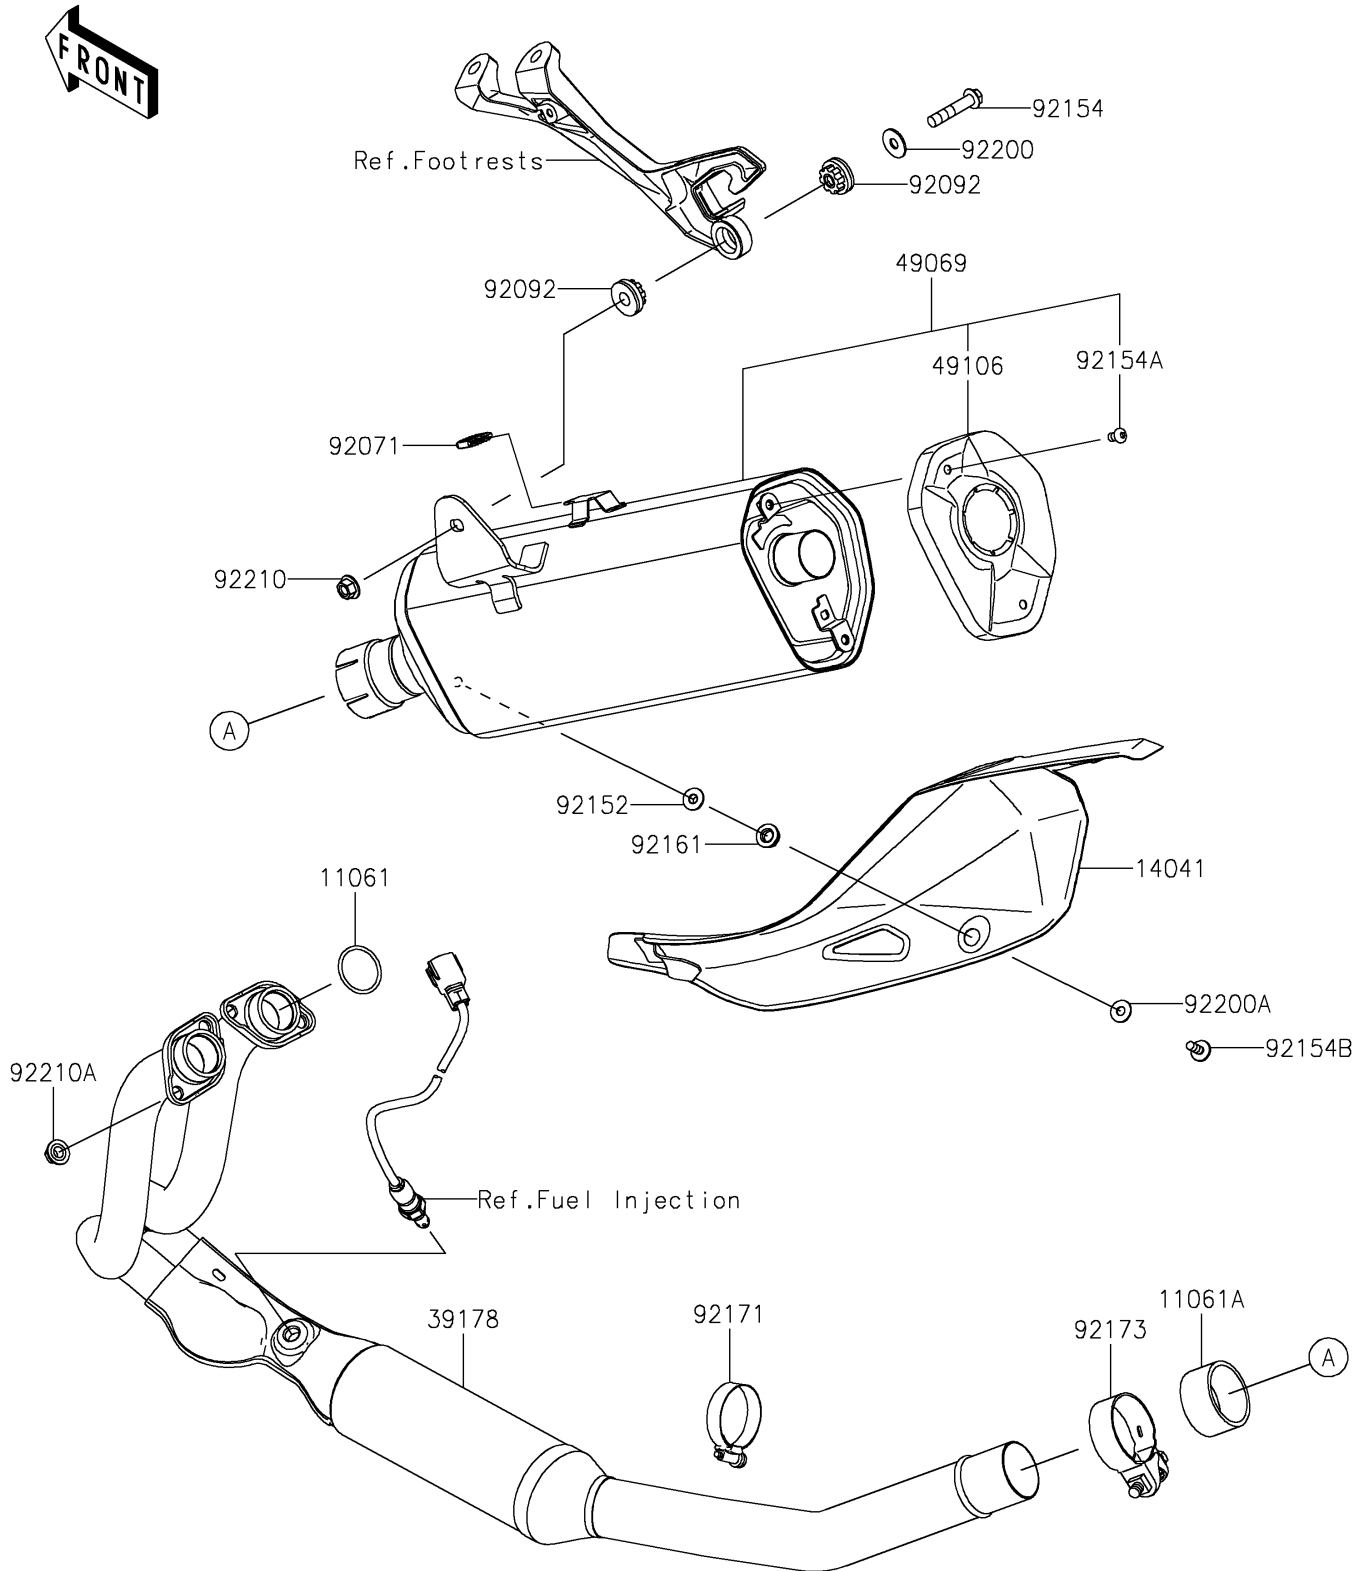

2024 Z500 SE ABS PARTS DIAGRAM

Muffler(s)

E1140

2024 Z500 SE ABS PARTS LIST

Muffler(s)

ITEM NAME	PART NUMBER	QUANTITY
GASKET,EXHAUST PIPE (Ref # 11061)	11061-1249	2
GASKET,EXHAUST PIPE CONNECTING (Ref # 11061A)	11061-1266	1
COVER-COMP,MUFFLER (Ref # 14041)	14041-0630	1
MANIFOLD-COMP-EXHAUST (Ref # 39178)	39178-0473	1
MUFFLER-ASSY (Ref # 49069)	49069-0913	1
COVER-MUFFLER (Ref # 49106)	49106-0872	1
GROMMET (Ref # 92071)	92071-0786	1
BUSHING-RUBBER (Ref # 92092)	92092-0044	2
COLLAR (Ref # 92152)	92152-3804	1
BOLT,FLANGED,8X40 (Ref # 92154)	92154-4399	1
BOLT,SOCKET,6X10 (Ref # 92154A)	92154-7250	2
BOLT,SOCKET,6X16 (Ref # 92154B)	92154-7454	1
DAMPER (Ref # 92161)	92161-2534	1
CLAMP (Ref # 92171)	92171-0058	1
CLAMP (Ref # 92173)	92173-1931	1
WASHER,8.0X22.0X1.5 (Ref # 92200)	92200-0174	1
WASHER (Ref # 92200A)	92200-2636	1
NUT,8MM (Ref # 92210)	92210-0121	1
NUT,8MM (Ref # 92210A)	92210-1114	4