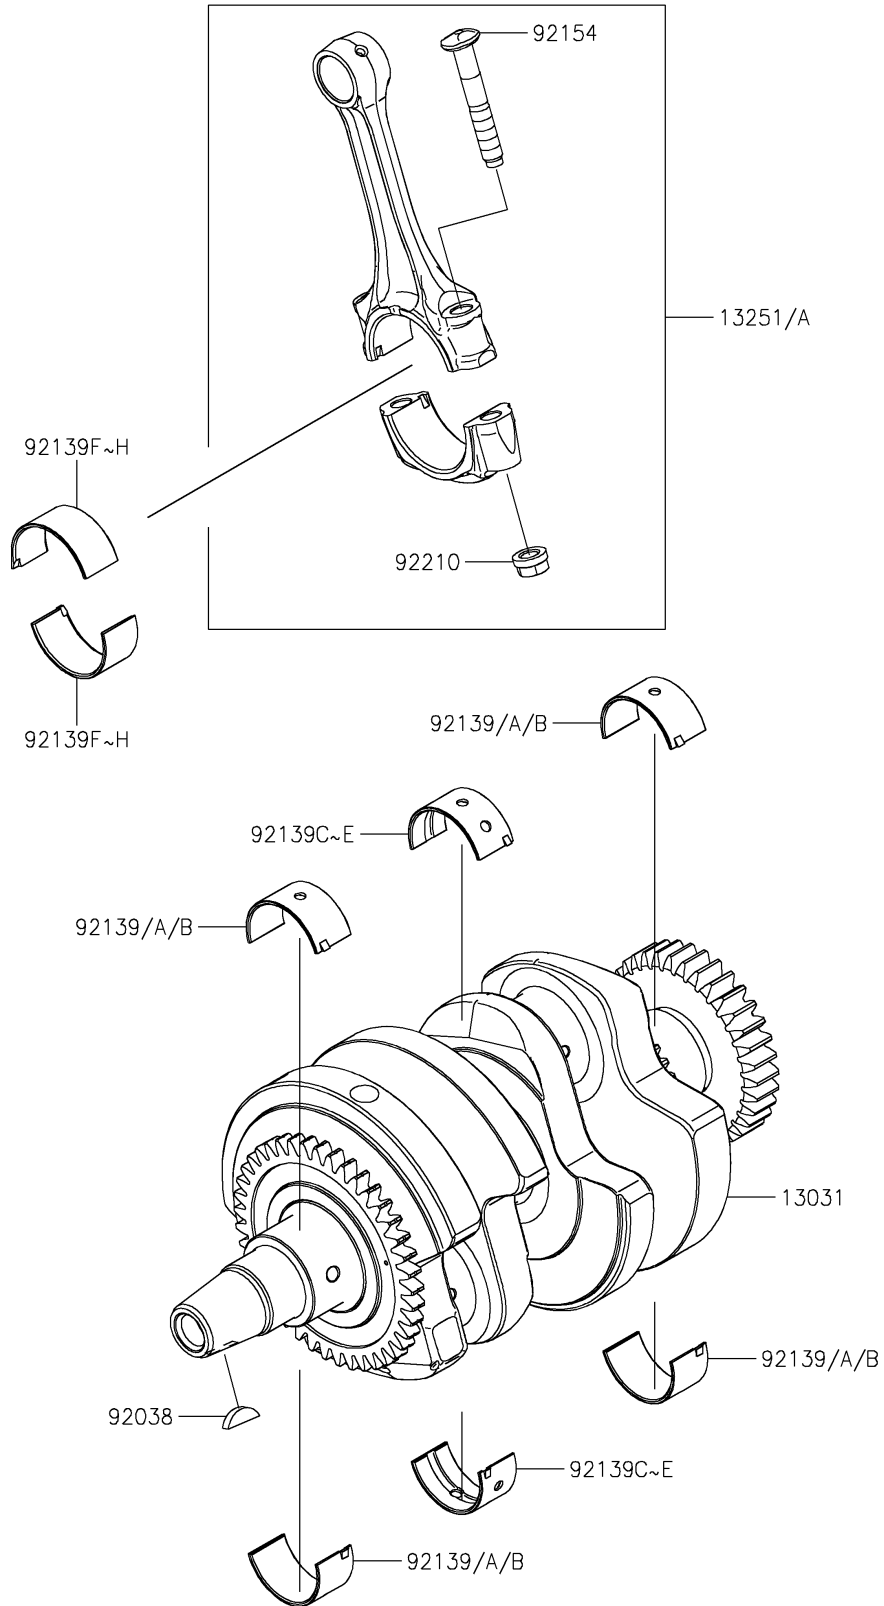

2025 Z500 SE PARTS DIAGRAM

Crankshaft

E1321

2025 Z500 SE PARTS LIST

Crankshaft

ITEM NAME	PART NUMBER	QUANTITY
CRANKSHAFT-COMP (Ref # 13031)	13031-1560	1
ROD-ASSY-CONNECTING,G (Ref # 13251)	13251-0757-GG	2
ROD-ASSY-CONNECTING,H (Ref # 13251A)	13251-0757-HH	AR
KEY,WOODRUFF (Ref # 92038)	92038-001	1
BUSHING,CRANK #1,BLUE (Ref # 92139)	92139-1200	AR
BUSHING,CRANK #1,BLACK (Ref # 92139A)	92139-1201	4
BUSHING,CRANK #1,BROWN (Ref # 92139B)	92139-1202	AR
BUSHING,CRANK #2,BLUE (Ref # 92139C)	92139-1203	AR
BUSHING,CRANK #2,BLACK (Ref # 92139D)	92139-1204	2
BUSHING,CRANK #2,BROWN (Ref # 92139E)	92139-1205	AR
BUSHING,CONNECTING ROD,BLUE (Ref # 92139F)	92139-1219	AR
BUSHING,CONNECTING ROD,BLACK (Ref # 92139G)	92139-1220	4
BUSHING,CONNECTING ROD,BROWN (Ref # 92139H)	92139-1221	AR
BOLT,7MM (Ref # 92154)	92154-7075	4
NUT,CONNECTING ROD,7MM (Ref # 92210)	92210-0384	4