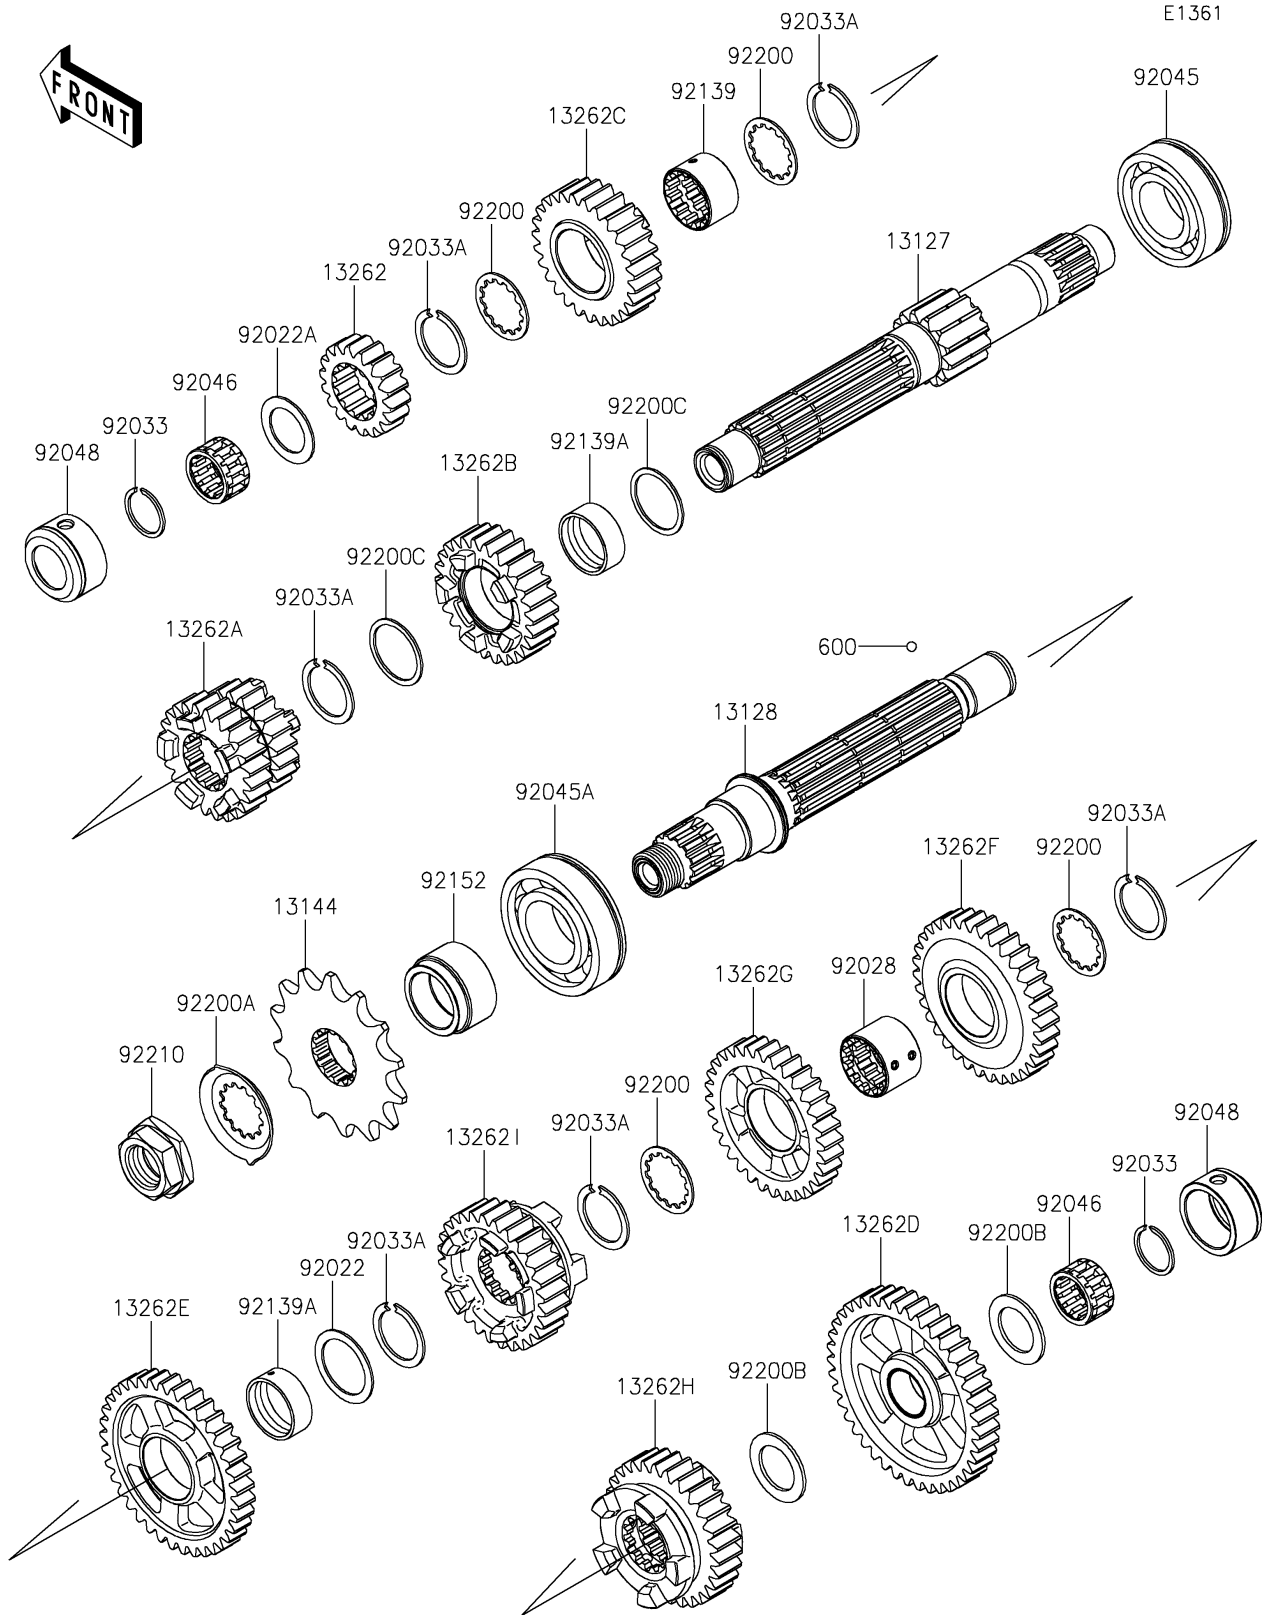

2024 Z500 SE PARTS DIAGRAM

Transmission

2024 Z500 SE PARTS LIST

Transmission

ITEM NAME	PART NUMBER	QUANTITY
SHAFT-TRANSMISSION INPUT,13T (Ref # 13127)	13127-0727	1
SHAFT-TRANSMISSION OUTPUT (Ref # 13128)	13128-0734	1
SPROCKET-OUTPUT,14T (Ref # 13144)	13144-0586	1
GEAR,INPUT 2ND,18T (Ref # 13262)	13262-1288	1
GEAR,INPUT 3RD&4TH,21T,24T (Ref # 13262A)	13262-1591	1
GEAR,INPUT 5TH,26T (Ref # 13262B)	13262-1592	1
GEAR,INPUT 6TH,27T (Ref # 13262C)	13262-1593	1
GEAR,OUTPUT LOW,41T (Ref # 13262D)	13262-1594	1
GEAR,OUTPUT 2ND,37T (Ref # 13262E)	13262-1595	1
GEAR,OUTPUT 3RD,34T (Ref # 13262F)	13262-1596	1
GEAR,OUTPUT 4TH,32T (Ref # 13262G)	13262-1597	1
GEAR,OUTPUT 5TH,30T (Ref # 13262H)	13262-1598	1
GEAR,OUTPUT 6TH,28T (Ref # 13262I)	13262-1599	1
WASHER,25.3X33X1 (Ref # 92022)	92022-1109	1
WASHER,20.5X30X1,STEEL (Ref # 92022A)	92022-112	1
BUSHING,OUTPUT 3RD&4TH GEAR (Ref # 92028)	92028-1858	1
RING-SNAP,20MM (Ref # 92033)	92033-015	2
RING-SNAP,24MM (Ref # 92033A)	92033-026	6
BEARING-BALL,6TM-6205NX3 (Ref # 92045)	92045-0735	1
BEARING-BALL,28X58X16 (Ref # 92045A)	92045-0841	1
BEARING-NEEDLE,KMJ20X26X13.8X1 (Ref # 92046)	92046-1185	2
RACE (Ref # 92048)	92048-0047	2
BUSHING,26X28X16.6 (Ref # 92139)	92139-0781	1
BUSHING,25X28X10.4 (Ref # 92139A)	92139-0793	2
COLLAR (Ref # 92152)	92152-2369	1
WASHER (Ref # 92200)	92200-1389	4
WASHER (Ref # 92200A)	92200-1932	1
WASHER,20.5X31X1.5 (Ref # 92200B)	92200-2523	2
WASHER,25.3X30X1 (Ref # 92200C)	92200-2524	2

2024 Z500 SE PARTS LIST

Transmission

ITEM NAME	PART NUMBER	QUANTITY
NUT,20MM (Ref # 92210)	92210-0850	1
BALL-STEEL,5/32 (Ref # 600)	600A0500	3