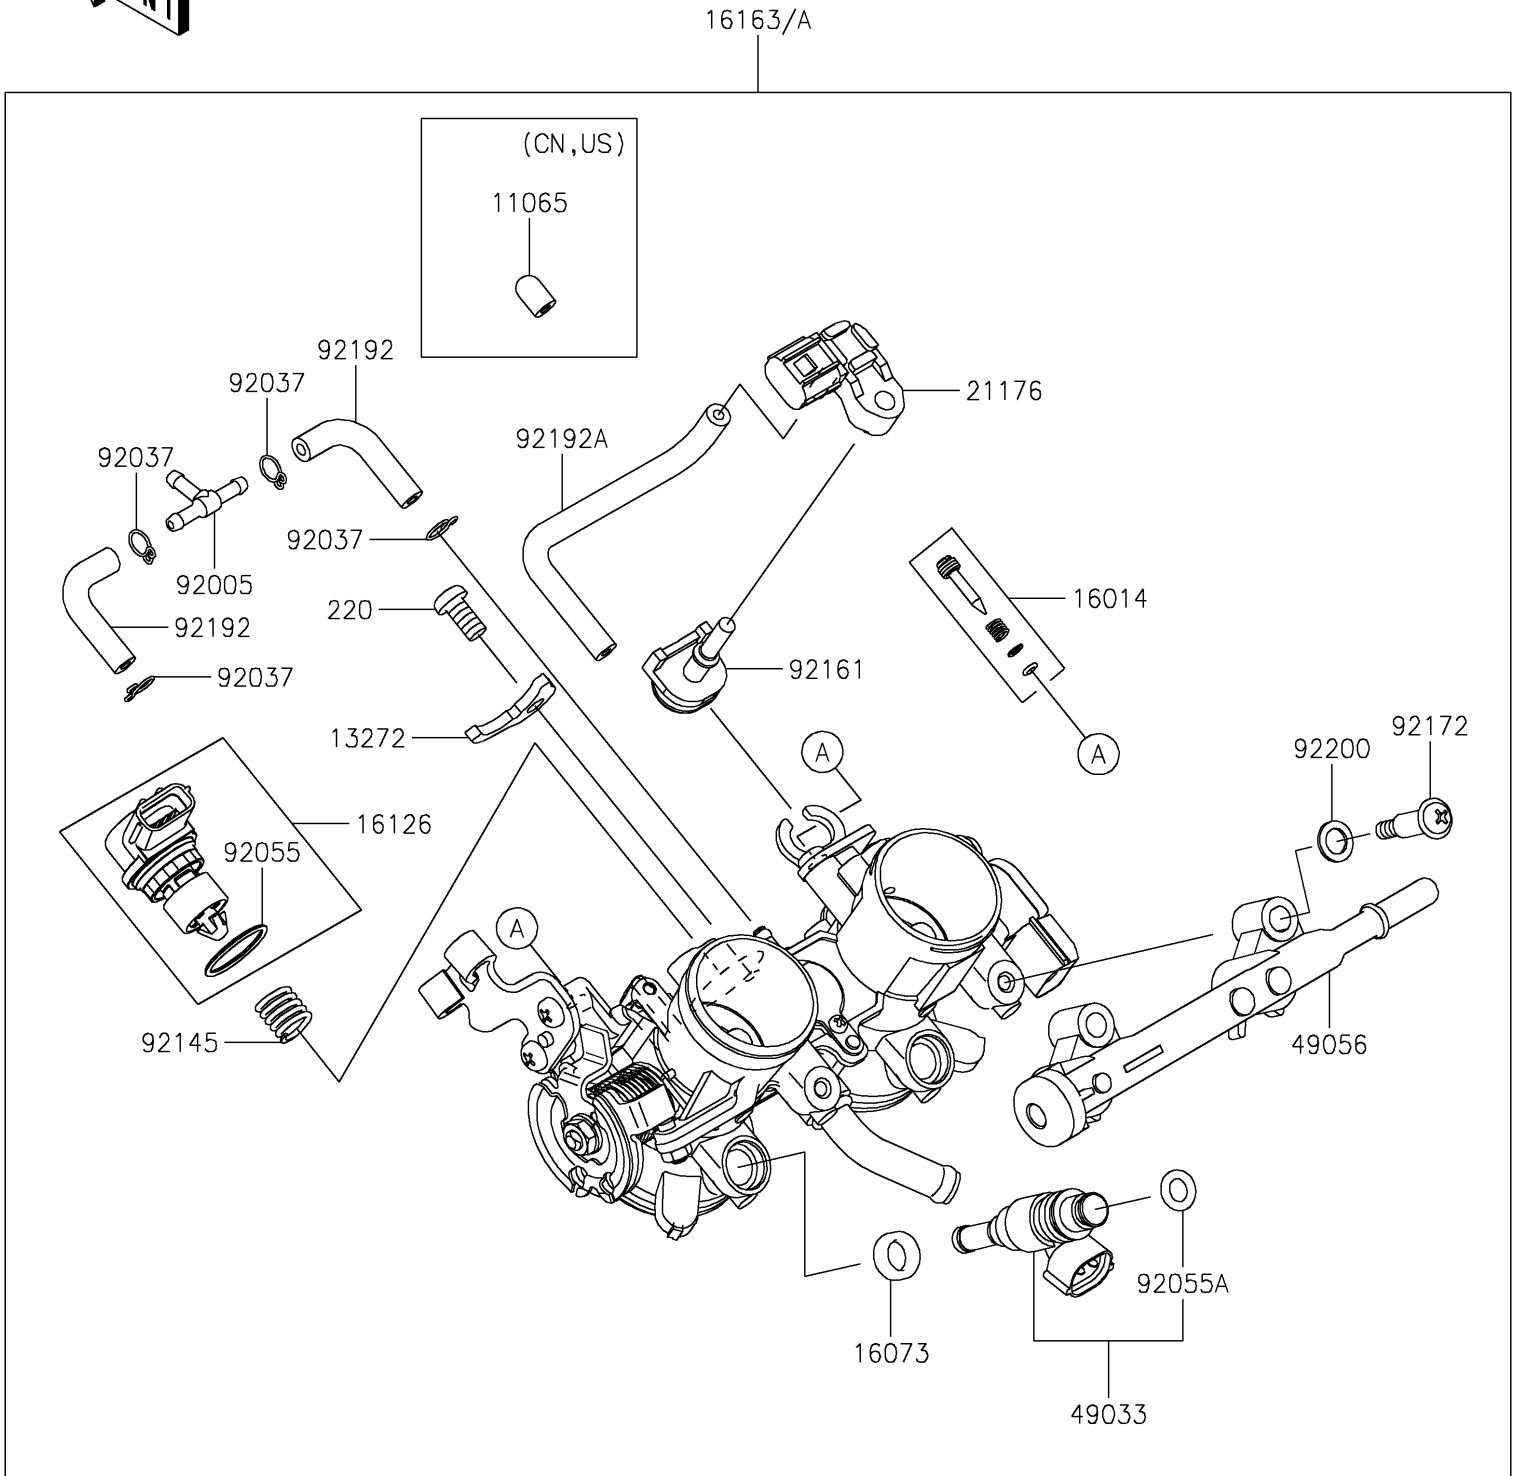

2024 Z500 SE ABS PARTS DIAGRAM

Throttle

E1510

2024 Z500 SE ABS PARTS LIST

Throttle

ITEM NAME	PART NUMBER	QUANTITY
CAP (Ref # 11065)	11065-0072	2
PLATE (Ref # 13272)	13272-2558	1
SCREW-PILOT AIR (Ref # 16014)	16014-0022	2
INSULATOR (Ref # 16073)	16073-0866	2
VALVE,ISC (Ref # 16126)	16126-0748	1
THROTTLE-ASSY (Ref # 16163)	16163-1267	1
THROTTLE-ASSY (Ref # 16163A)	16163-1295	1
SENSOR,PRESSURE (Ref # 21176)	21176-0906	1
NOZZLE-INJECTION (Ref # 49033)	49033-0047	2
PIPE-INJECTION (Ref # 49056)	49056-0050	1
FITTING (Ref # 92005)	92005-1380	1
CLAMP,TUBE (Ref # 92037)	92037-1124	4
RING-O (Ref # 92055)	92055-0907	1
RING-O,REGULATOR-FUEL (Ref # 92055A)	92055-2187	2
SPRING (Ref # 92145)	92145-1826	1
DAMPER (Ref # 92161)	92161-2438	1
SCREW (Ref # 92172)	92172-1257	2
TUBE,3.5X7.5X55 (Ref # 92192)	92192-1349	2
TUBE (Ref # 92192A)	92192-1906	1
WASHER (Ref # 92200)	92200-3807	2
SCREW-PAN-CROS,6X12 (Ref # 220)	220AA0612	1
CLAMP,TUBE (Ref # 92037)	92037-1124	2