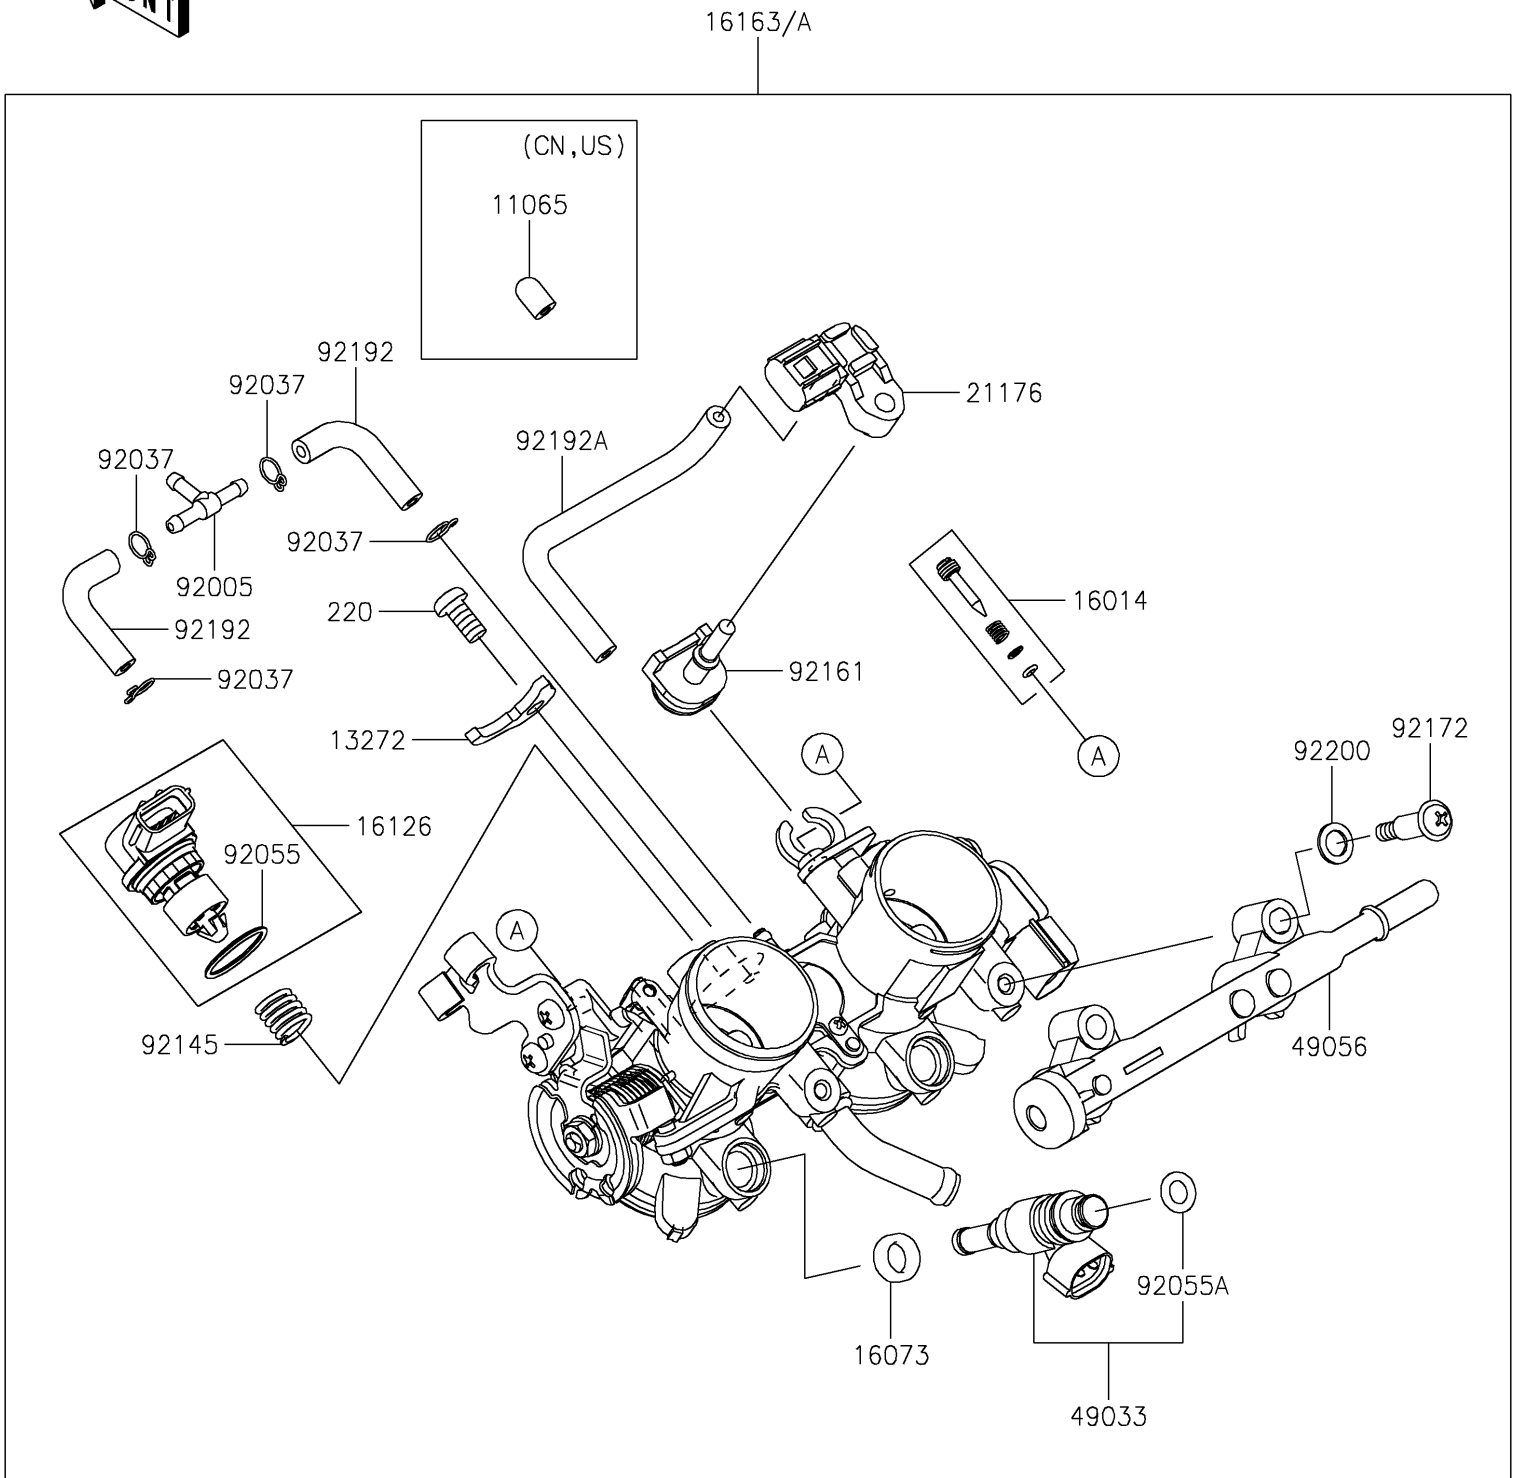

2025 Z500 SE PARTS DIAGRAM

Throttle

E1510

2025 Z500 SE PARTS LIST

Throttle

ITEM NAME	PART NUMBER	QUANTITY
PLATE (Ref # 13272)	13272-2558	1
SCREW-PILOT AIR (Ref # 16014)	16014-0022	2
INSULATOR (Ref # 16073)	16073-0866	2
VALVE,ISC (Ref # 16126)	16126-0748	1
THROTTLE-ASSY (Ref # 16163)	16163-1267	1
SENSOR,PRESSURE (Ref # 21176)	21176-0906	1
NOZZLE-INJECTION (Ref # 49033)	49033-0047	2
PIPE-INJECTION (Ref # 49056)	49056-0050	1
FITTING (Ref # 92005)	92005-1380	1
CLAMP,TUBE (Ref # 92037)	92037-1124	4
RING-O (Ref # 92055)	92055-0907	1
RING-O,REGULATOR-FUEL (Ref # 92055A)	92055-2187	2
SPRING (Ref # 92145)	92145-1826	1
DAMPER (Ref # 92161)	92161-2438	1
SCREW (Ref # 92172)	92172-1257	2
TUBE,3.5X7.5X55 (Ref # 92192)	92192-1349	2
TUBE (Ref # 92192A)	92192-1906	1
WASHER (Ref # 92200)	92200-3807	2
SCREW-PAN-CROS,6X12 (Ref # 220)	220AA0612	1
CAP (Ref # 11065)	11065-0072	2
THROTTLE-ASSY (Ref # 16163A)	16163-1295	1
CLAMP,TUBE (Ref # 92037)	92037-1124	2