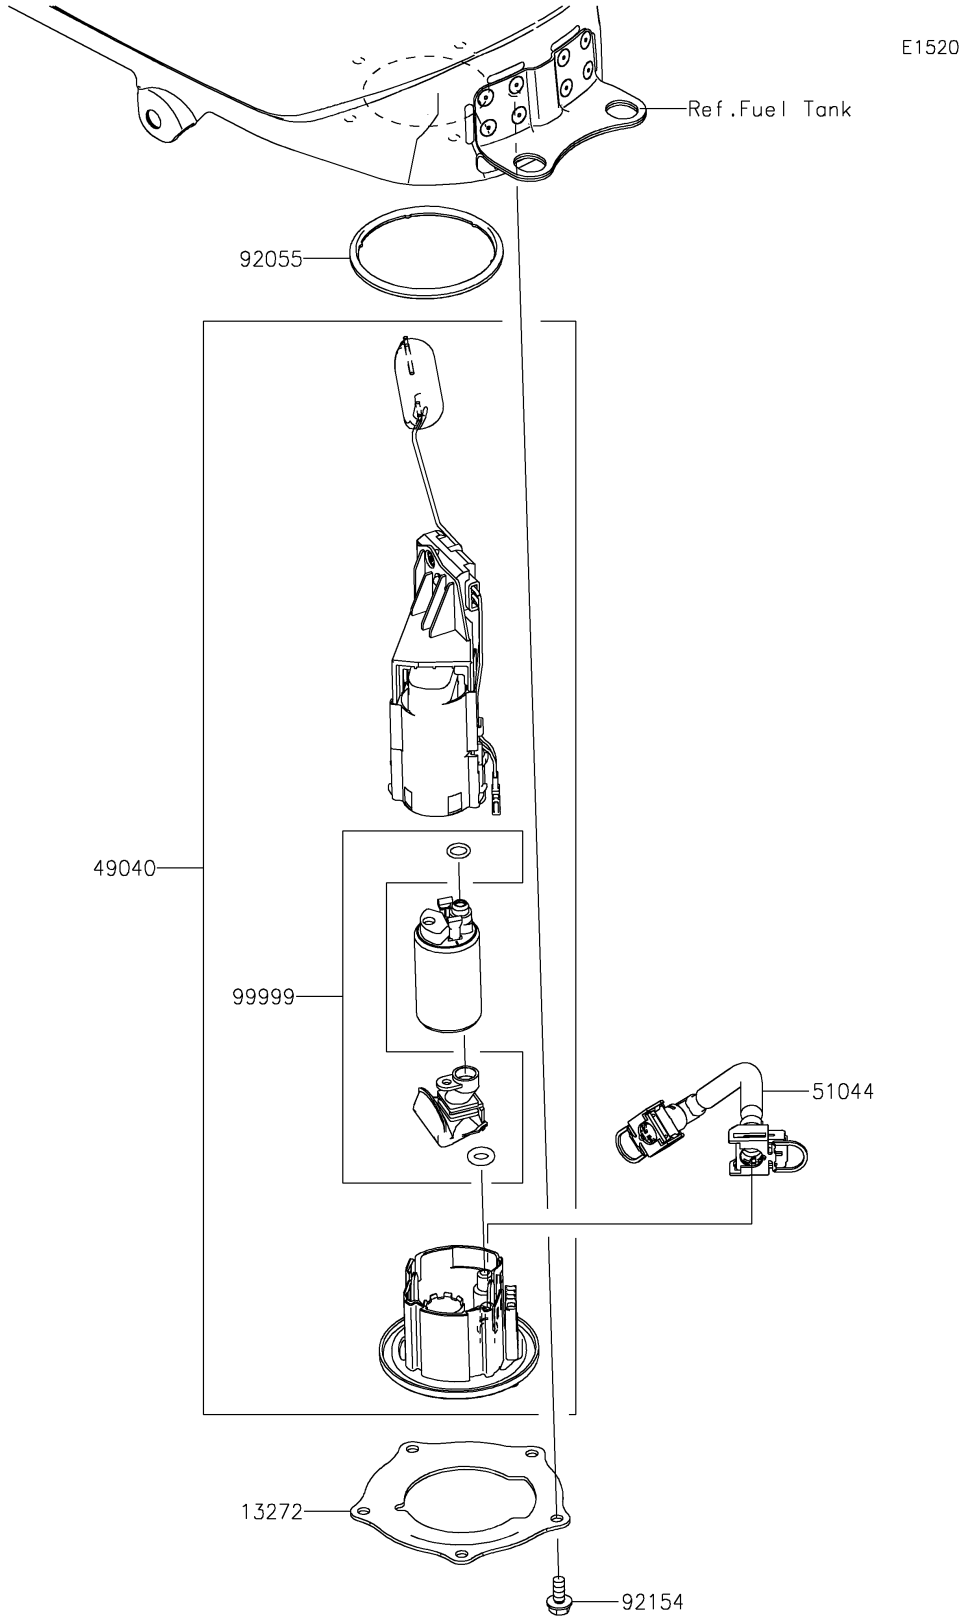

# 2025 Z500 SE ABS PARTS DIAGRAM

Fuel Pump

## 2025 Z500 SE ABS PARTS LIST

### Fuel Pump

ITEM NAME	PART NUMBER	QUANTITY
PLATE,FUEL PUMP (Ref # 13272)	13272-2614	1
PUMP-FUEL (Ref # 49040)	49040-0824	1
TUBE-ASSY,FUEL (Ref # 51044)	51044-1266	1
RING-O,FUEL PUMP (Ref # 92055)	92055-0920	1
BOLT,FLANGED,6X14 (Ref # 92154)	92154-3963	5
KIT,FUEL FILTER (Ref # 99999)	99999-0893	1