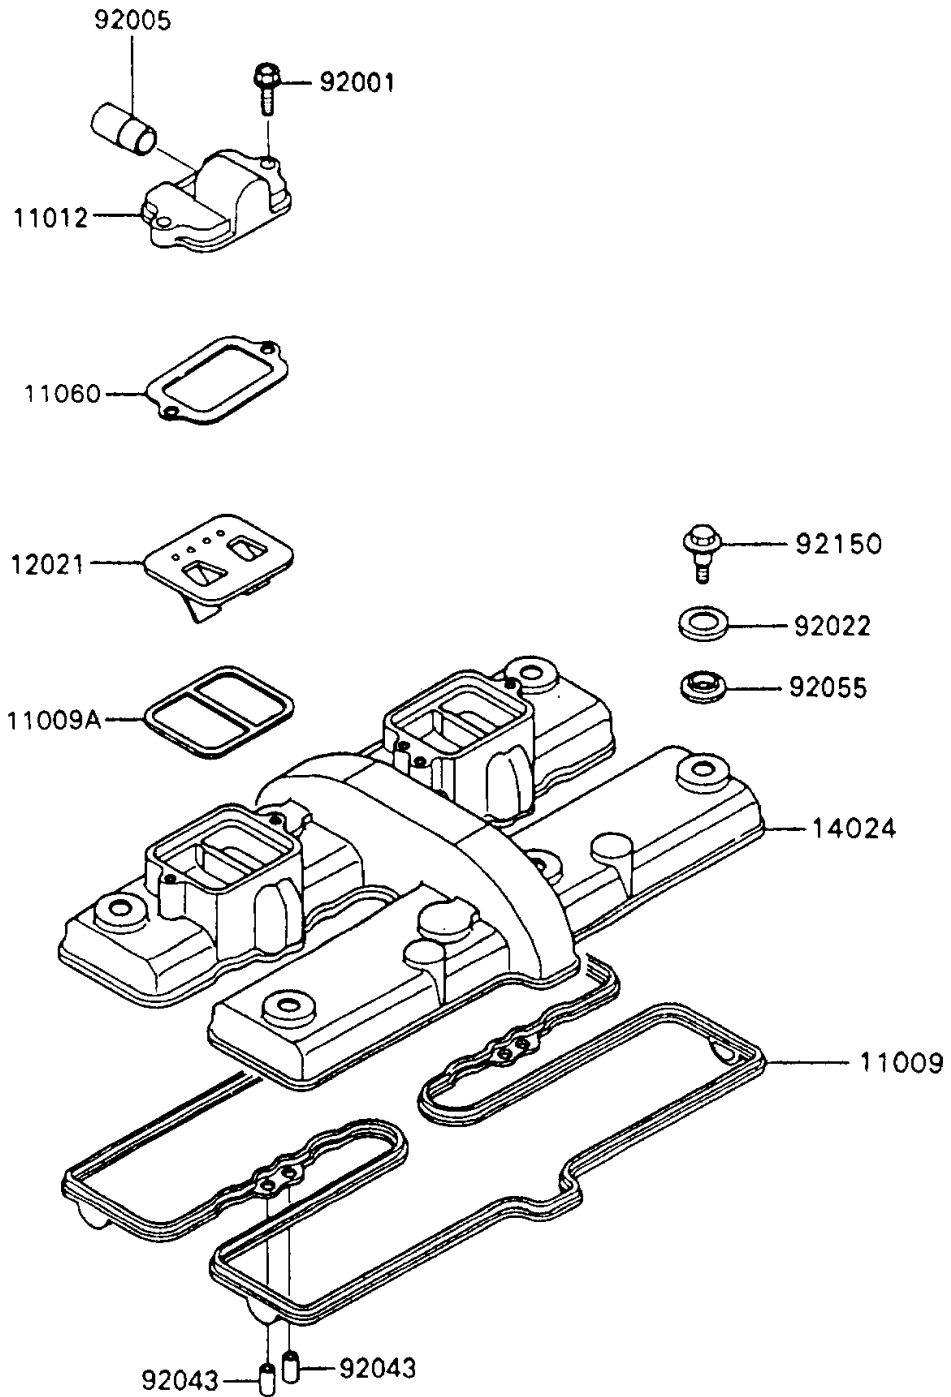

# 1990 Ninja® 600R PARTS DIAGRAM

Cylinder Head Cover

E1112-0080

# 1990 Ninja® 600R PARTS LIST

## Cylinder Head Cover

ITEM NAME	PART NUMBER	QUANTITY
GASKET,CYLINDER HEAD COVER (Ref # 11009)	11009-1497	1
GASKET,REED VALVE (Ref # 11009A)	11009-1905	2
CAP,REED VALVE (Ref # 11012)	11012-1481	2
GASKET (Ref # 11060)	11060-1509	2
VALVE-ASSY-REED (Ref # 12021)	12021-1053	2
COVER,CYLINDER HEAD (Ref # 14024)	14024-1144	1
BOLT,FLANGED,6X22 (Ref # 92001)	92001-1352	4
FITTING,REED VALVE (Ref # 92005)	92005-1006	2
WASHER,HEAD COVER BOLT (Ref # 92022)	92022-1637	6
PIN,6.2X8X14 (Ref # 92043)	92043-1263	4
RING-O,HEAD COVER BOLT (Ref # 92055)	92055-1225	6
BOLT,HEAD COVER (Ref # 92150)	92150-1447	6