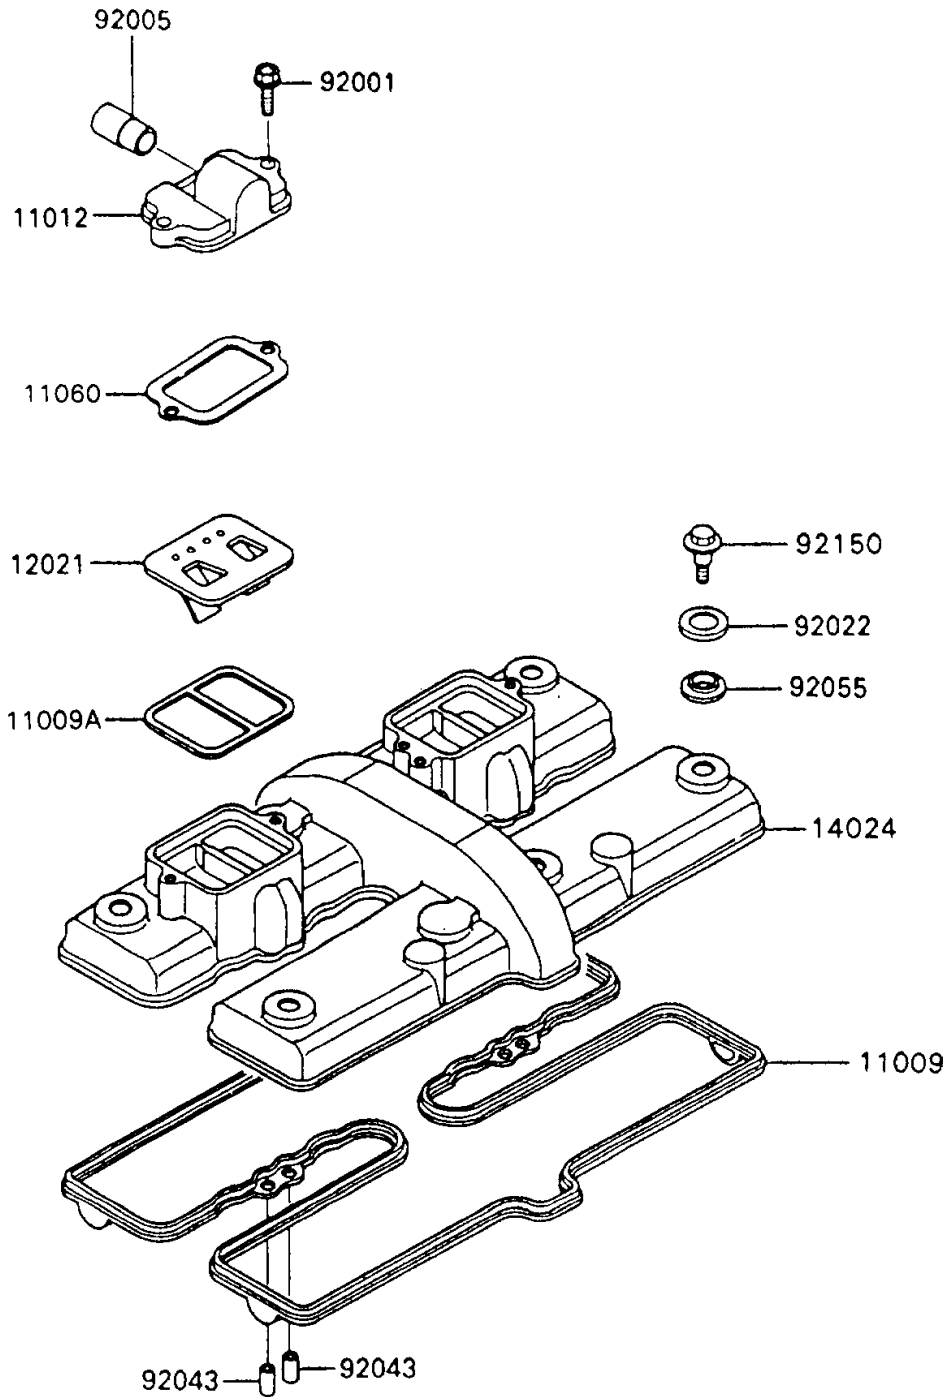

1991 Ninja® 600R PARTS DIAGRAM

Cylinder Head Cover

E1112-0080

1991 Ninja® 600R PARTS LIST

Cylinder Head Cover

ITEM NAME	PART NUMBER	QUANTITY
GASKET,CYLINDER HEAD COVER (Ref # 11009)	11009-1497	1
GASKET,REED VALVE (Ref # 11009A)	11009-1905	2
CAP,REED VALVE (Ref # 11012)	11012-1481	2
GASKET (Ref # 11060)	11060-1509	2
VALVE-ASSY-REED (Ref # 12021)	12021-1053	2
COVER,CYLINDER HEAD (Ref # 14024)	14024-1144	1
BOLT,FLANGED,6X22 (Ref # 92001)	92001-1352	4
FITTING,REED VALVE (Ref # 92005)	92005-1006	2
WASHER,HEAD COVER BOLT (Ref # 92022)	92022-1637	6
PIN,6.2X8X14 (Ref # 92043)	92043-1263	4
RING-O,HEAD COVER BOLT (Ref # 92055)	92055-1225	6
BOLT,HEAD COVER (Ref # 92150)	92150-1447	6