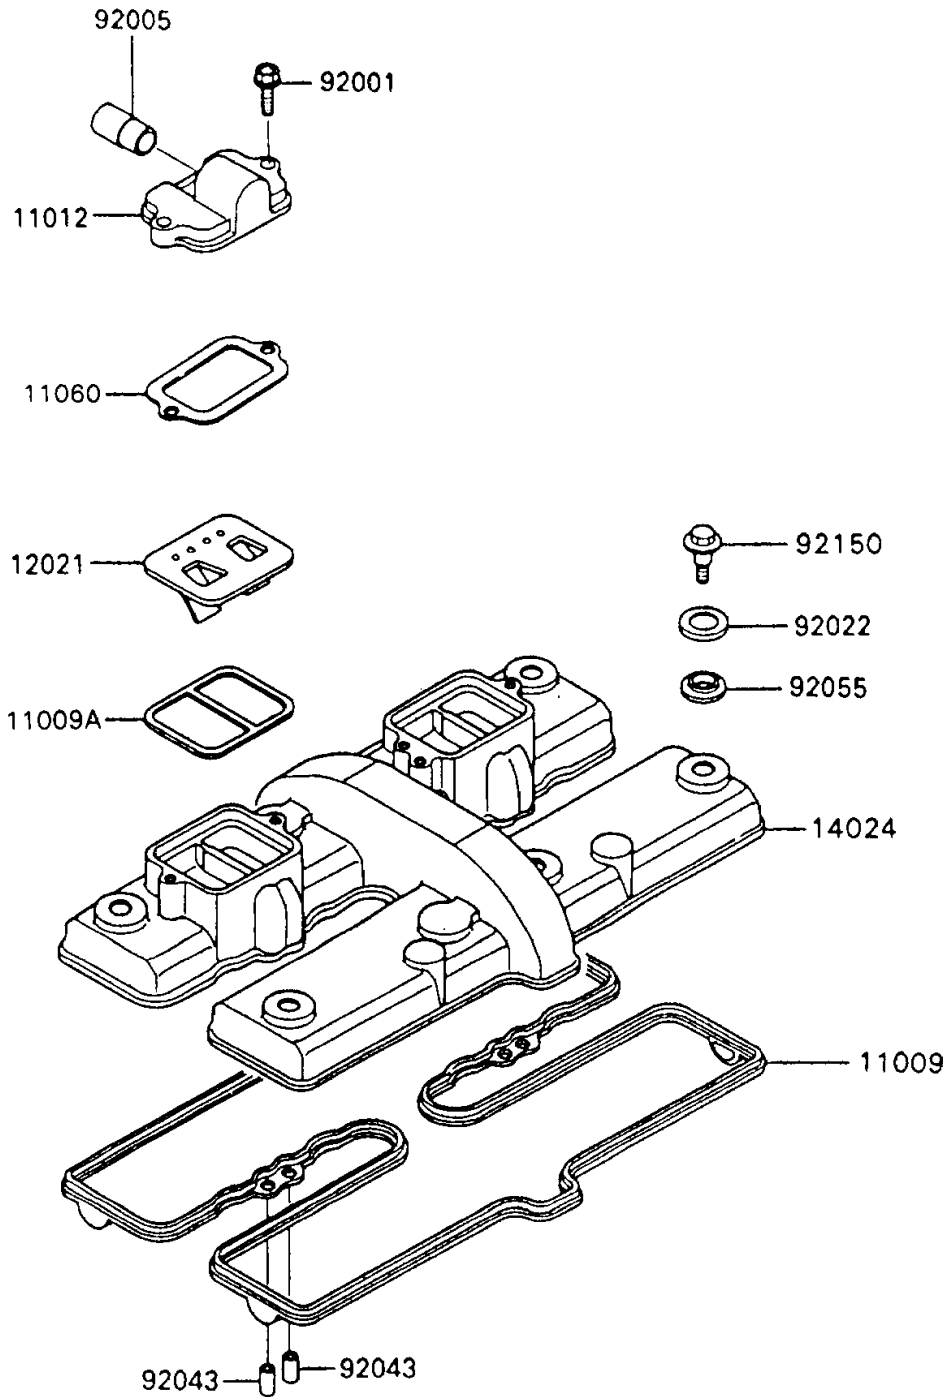

1993 Ninja® 600R PARTS DIAGRAM

Cylinder Head Cover

E1112-0080

1993 Ninja® 600R PARTS LIST

Cylinder Head Cover

ITEM NAME	PART NUMBER	QUANTITY
GASKET,CYLINDER HEAD COVER (Ref # 11009)	11009-1497	1
GASKET,REED VALVE (Ref # 11009A)	11009-1905	2
CAP,REED VALVE (Ref # 11012)	11012-1481	2
GASKET (Ref # 11060)	11060-1509	2
VALVE-ASSY-REED (Ref # 12021)	12021-1053	2
COVER,CYLINDER HEAD (Ref # 14024)	14024-1144	1
BOLT,FLANGED,6X22 (Ref # 92001)	92001-1352	4
FITTING,REED VALVE (Ref # 92005)	92005-1006	2
WASHER,HEAD COVER BOLT (Ref # 92022)	92022-1637	6
PIN,6.2X8X14 (Ref # 92043)	92043-1263	4
RING-O,HEAD COVER BOLT (Ref # 92055)	92055-1225	6
BOLT,HEAD COVER (Ref # 92150)	92150-1447	6