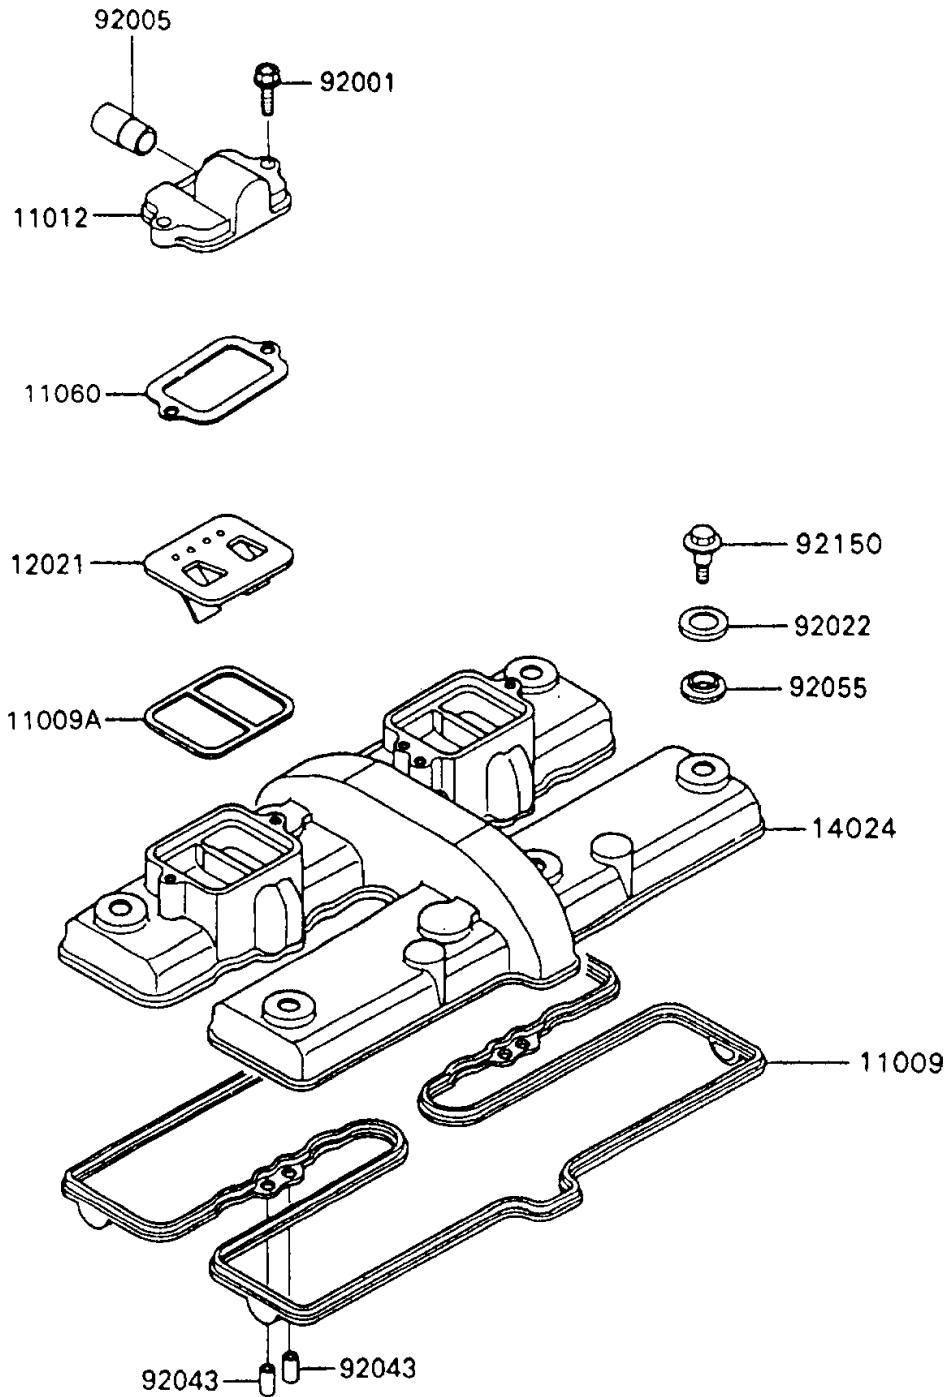

1994 Ninja® 600R PARTS DIAGRAM

Cylinder Head Cover

E1112-0080

1994 Ninja® 600R PARTS LIST

Cylinder Head Cover

ITEM NAME	PART NUMBER	QUANTITY
GASKET,CYLINDER HEAD COVER (Ref # 11009)	11009-1497	1
GASKET,REED VALVE (Ref # 11009A)	11009-1905	2
CAP,REED VALVE (Ref # 11012)	11012-1481	2
GASKET (Ref # 11060)	11060-1509	2
VALVE-ASSY-REED (Ref # 12021)	12021-1053	2
COVER,CYLINDER HEAD (Ref # 14024)	14024-1144	1
BOLT,FLANGED,6X22 (Ref # 92001)	92001-1352	4
FITTING,REED VALVE (Ref # 92005)	92005-1006	2
WASHER,HEAD COVER BOLT (Ref # 92022)	92022-1637	6
PIN,6.2X8X14 (Ref # 92043)	92043-1263	4
RING-O,HEAD COVER BOLT (Ref # 92055)	92055-1225	6
BOLT,HEAD COVER (Ref # 92150)	92150-1447	6