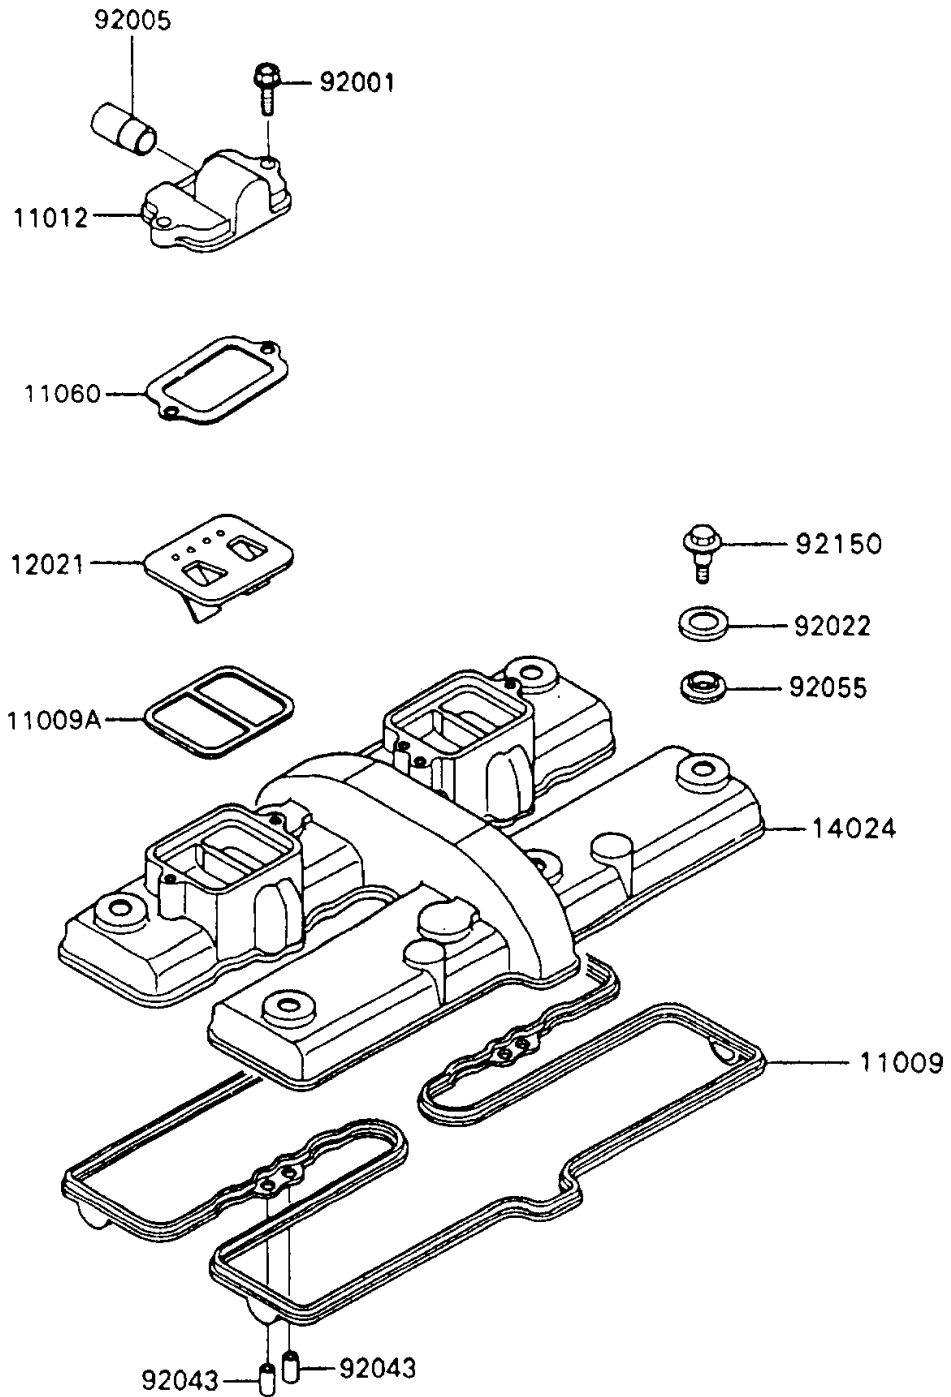

1994 Ninja® 600R PARTS DIAGRAM

Cylinder Head Cover

E1112-0080

1994 Ninja® 600R PARTS LIST

Cylinder Head Cover

| ITEM NAME | PART NUMBER | QUANTITY |
|--|-------------|----------|
| GASKET,CYLINDER HEAD COVER (Ref # 11009) | 11009-1497 | 1 |
| GASKET,REED VALVE (Ref # 11009A) | 11009-1905 | 2 |
| CAP,REED VALVE (Ref # 11012) | 11012-1481 | 2 |
| GASKET (Ref # 11060) | 11060-1509 | 2 |
| VALVE-ASSY-REED (Ref # 12021) | 12021-1053 | 2 |
| COVER,CYLINDER HEAD (Ref # 14024) | 14024-1144 | 1 |
| BOLT,FLANGED,6X22 (Ref # 92001) | 92001-1352 | 4 |
| FITTING,REED VALVE (Ref # 92005) | 92005-1006 | 2 |
| WASHER,HEAD COVER BOLT (Ref # 92022) | 92022-1637 | 6 |
| PIN,6.2X8X14 (Ref # 92043) | 92043-1263 | 4 |
| RING-O,HEAD COVER BOLT (Ref # 92055) | 92055-1225 | 6 |
| BOLT,HEAD COVER (Ref # 92150) | 92150-1447 | 6 |